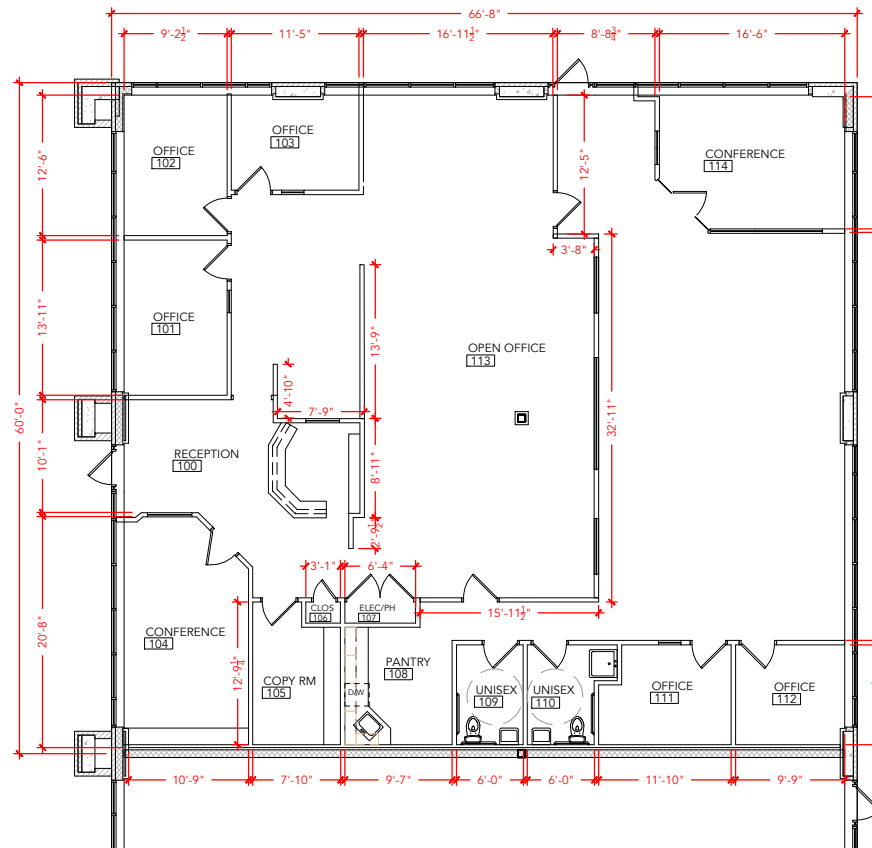

TOTAL SF AVAILABLE - 4,036 RSF

OFFICE - 4,036 RSF

WAREHOUSE - 0,000 SF

* INCLUDES % OF METER ROOM

[Click to access 3D model](#)

Key Plan

Floor Plan