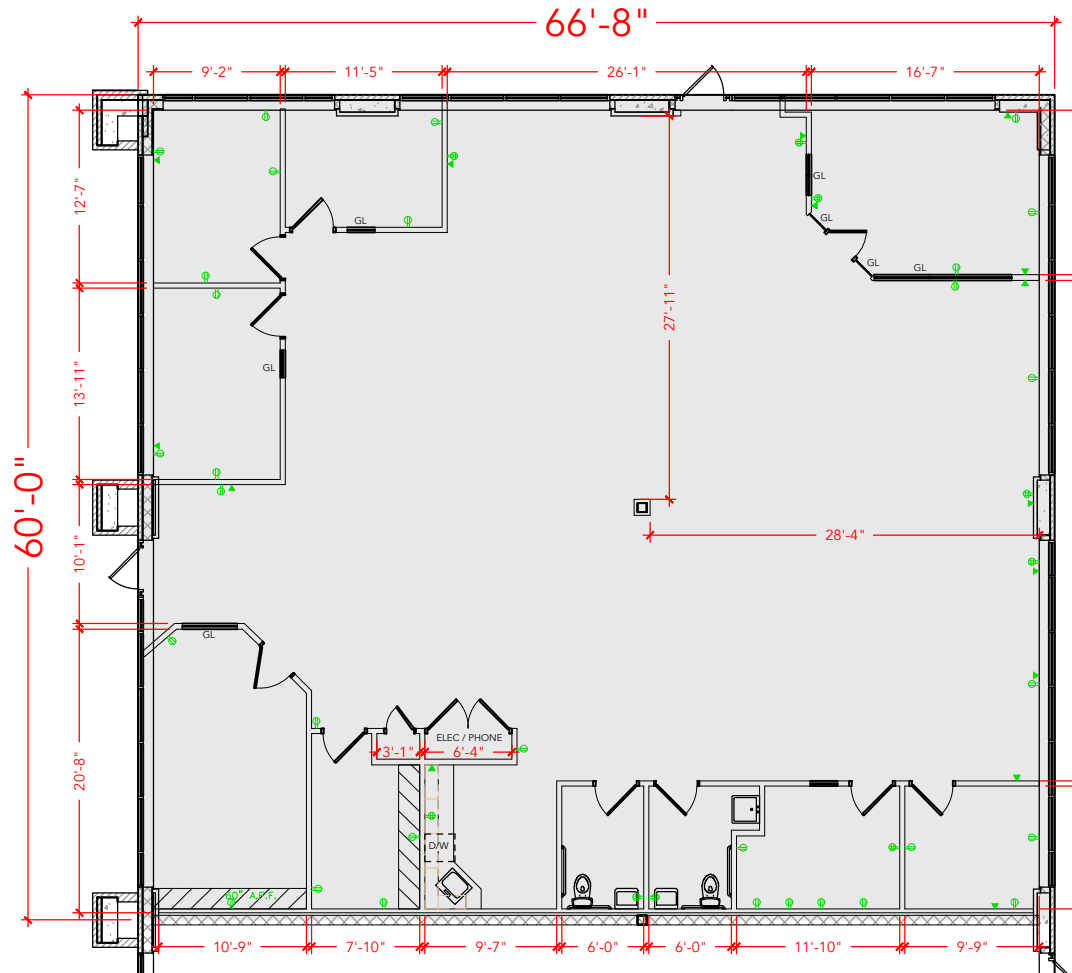

TOTAL SF AVAILABLE - 4,036 RSF

OFFICE - 4,036 RSF

WAREHOUSE - 0,000 SF

\* INCLUDES % OF METER ROOM

[Click to access 3D model](#)

## Key Plan

## Floor Plan