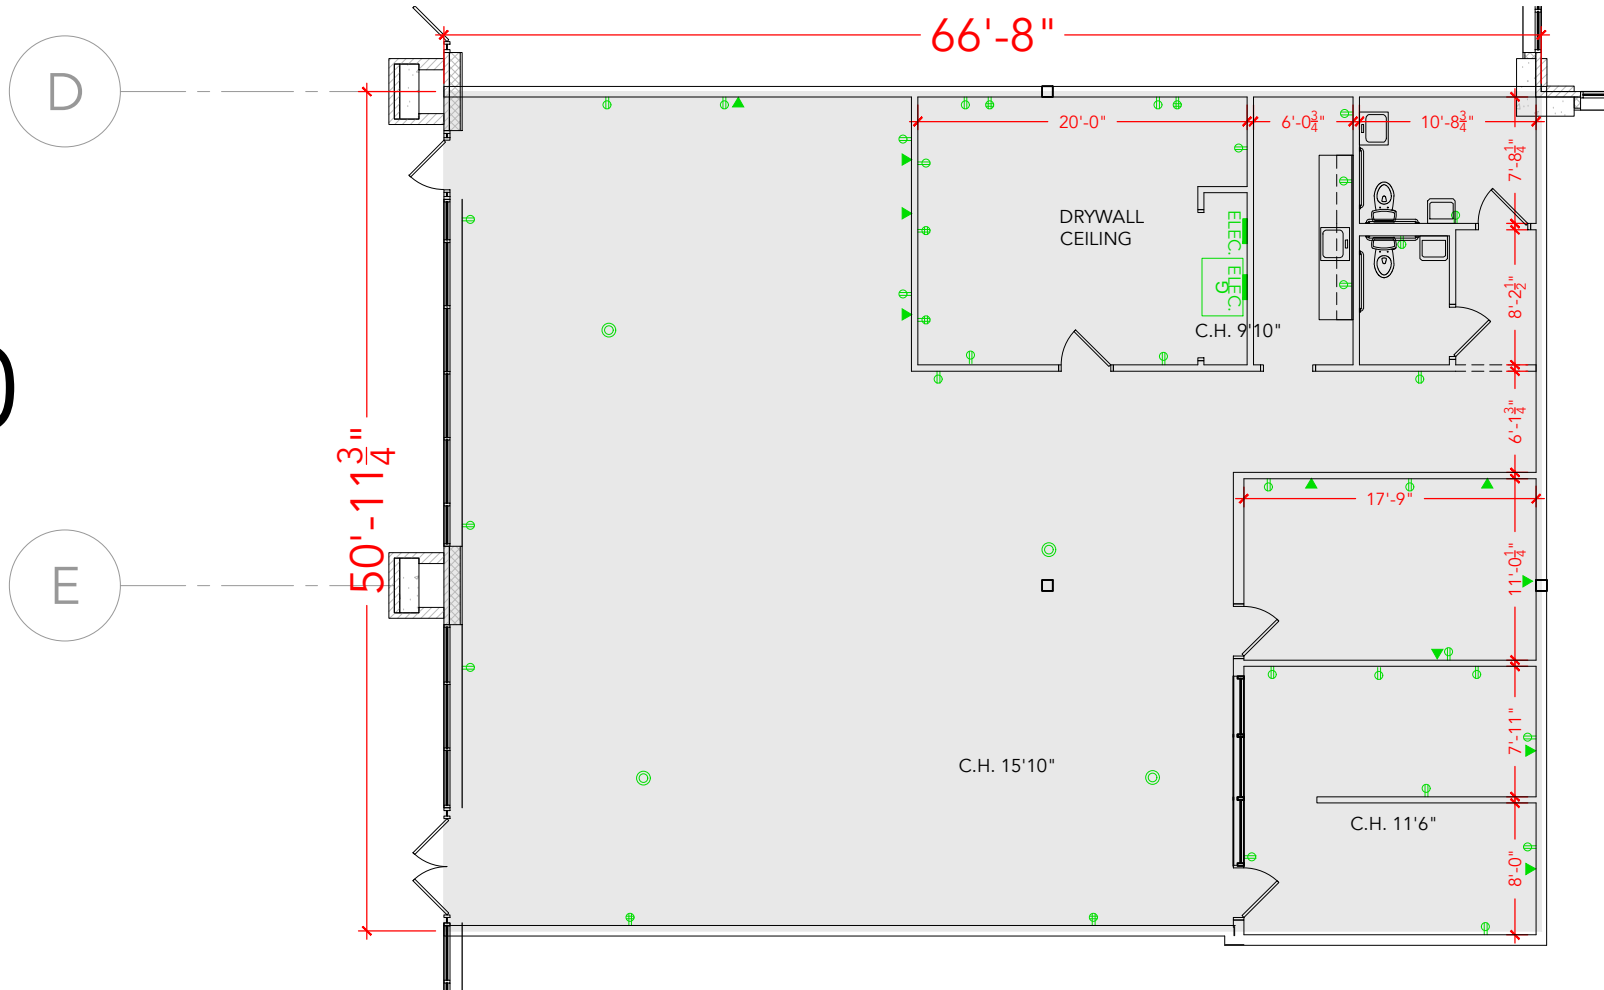

**TOTAL SF AVAILABLE - 3,441 RSF**

**OFFICE - 3,441 RSF**

**WAREHOUSE - 0,000 SF**

\* INCLUDES % OF METER ROOM

[Click to access 3D model](#)

Key Plan

110

Floor Plan