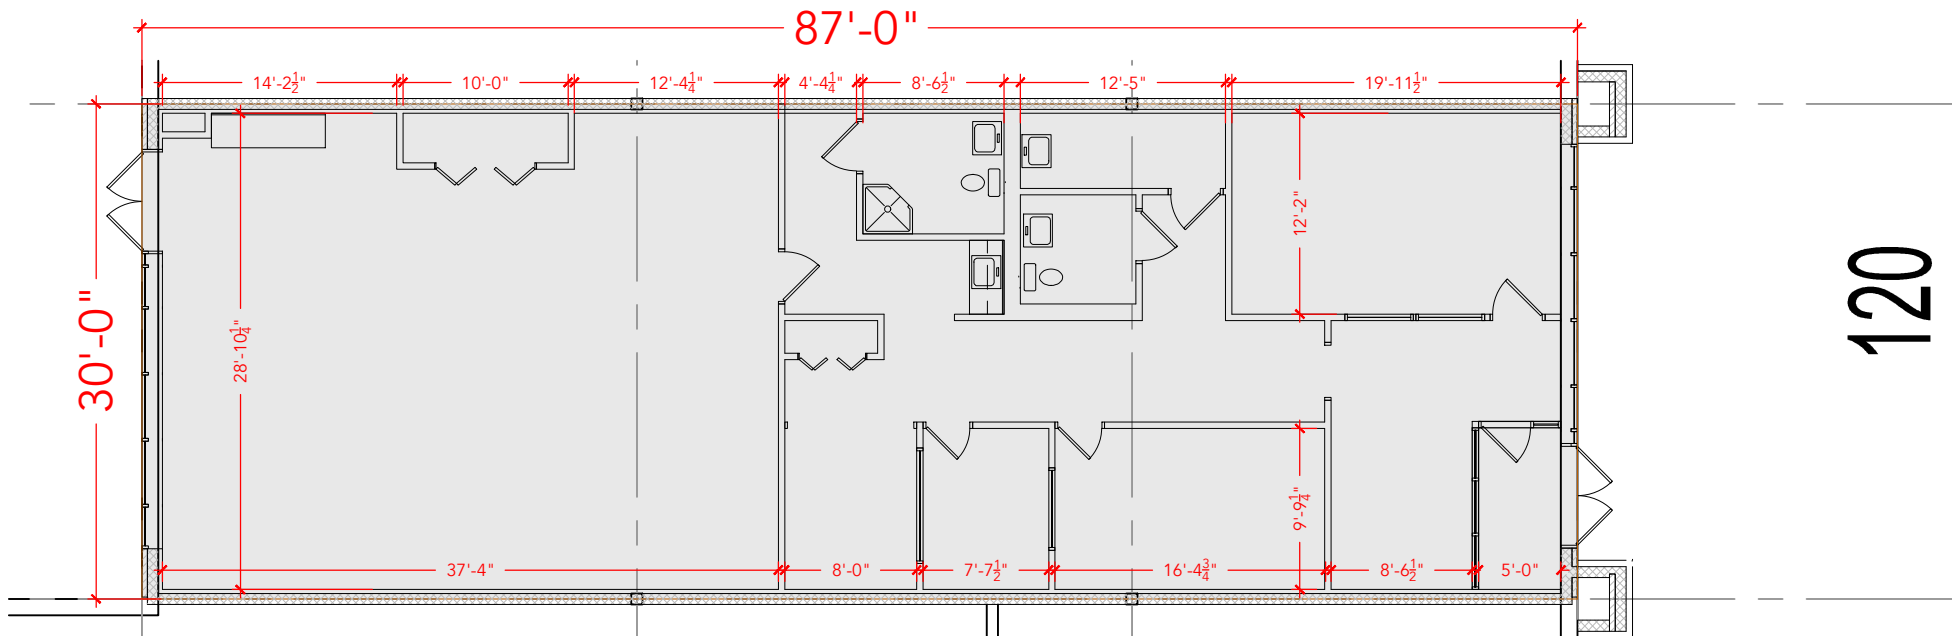

TOTAL SF AVAILABLE - 2,633 RSF

OFFICE - 2,633 RSF

WAREHOUSE SF - 0,000 SF

\* INCLUDES % OF METER TOOM

[Click to access 3D model](#)

Key Plan

120

## Floor Plan