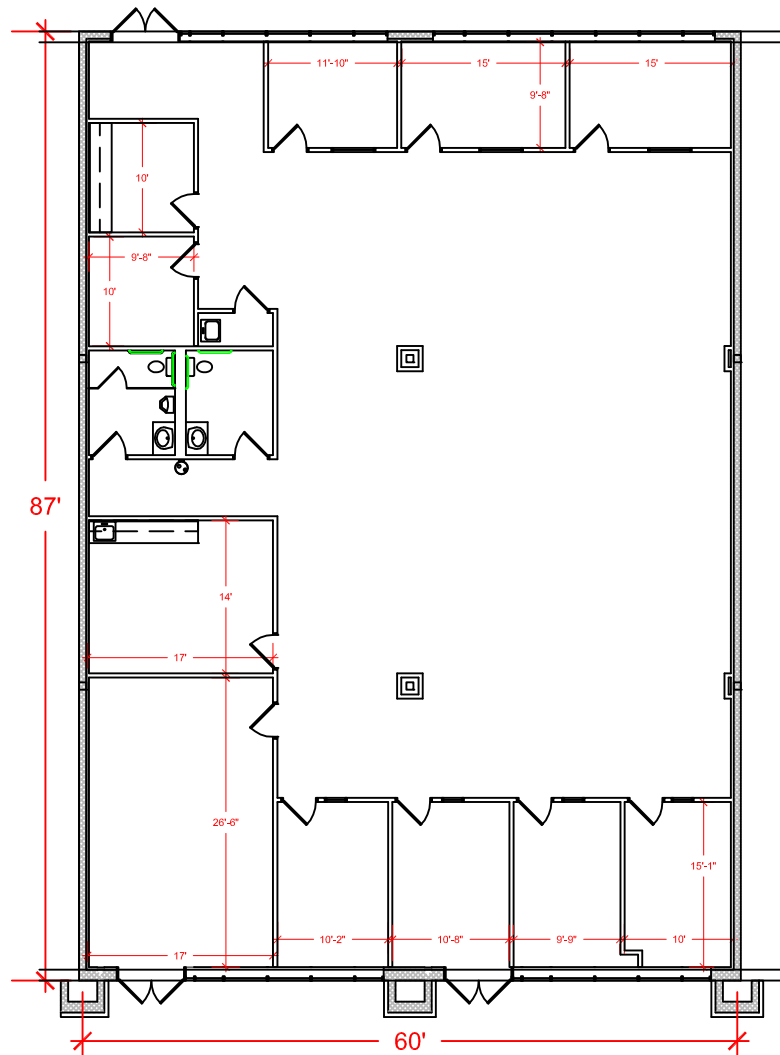

LOUDOUN TECH CENTER 1

21240 RIDGETOP CIRCLE
SUITE 125-130
STERLING, VA 20166

Building Key Plan

TOTAL SF AVAILABLE - 5,270 RSF

PLAN NOT TO SCALE - THIS IS NOT A CONSTRUCTION DOCUMENT

DRAWING #: LS1-125-130

ASBUILT DATE: