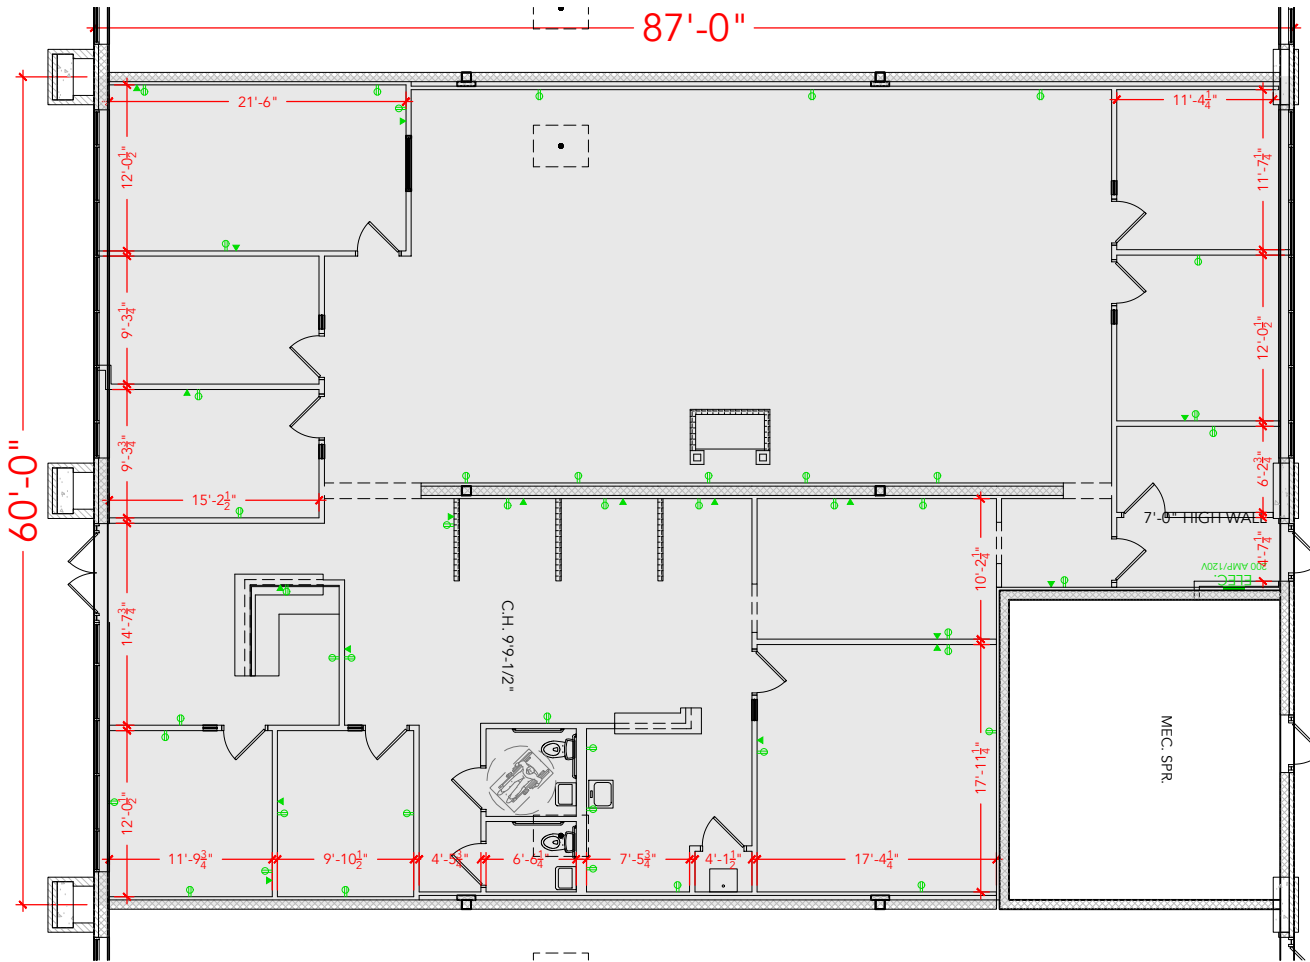

TOTAL SF AVAILABLE - 4,804 RSF

OFFICE - 4,804 RSF

WAREHOUSE - 0,000 SF

\* INCLUDES % OF METER ROOM

[Click to access 3D model](#)

Key Plan

135  
140

135  
140

Floor Plan