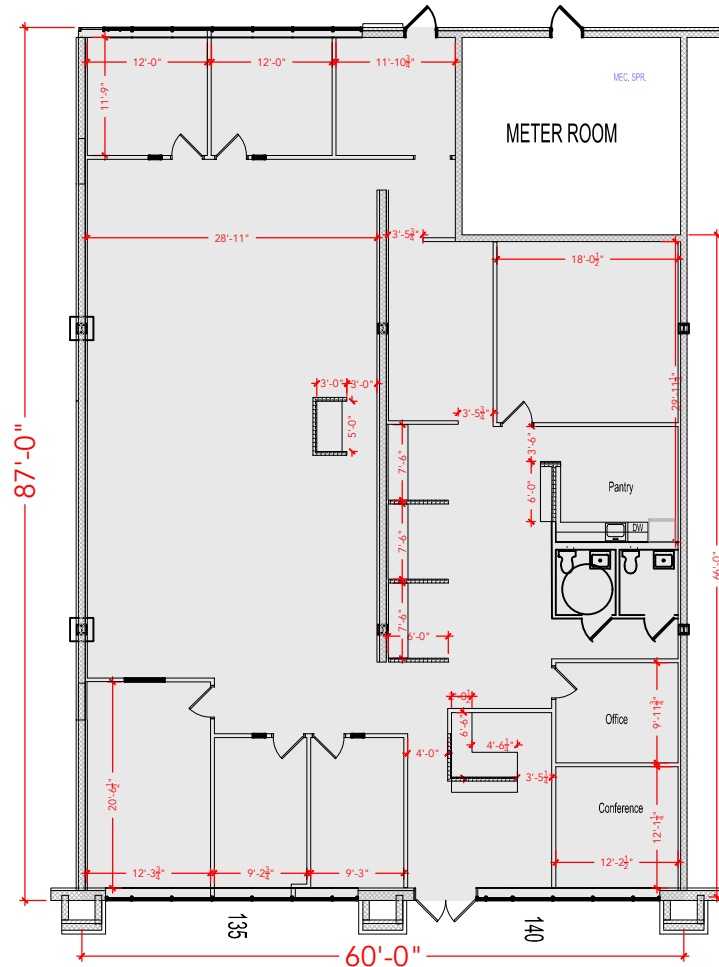

**TOTAL SF AVAILABLE - 4,804 RSF**

**OFFICE - 4,804 RSF**

**WAREHOUSE - 0,000 SF**

\* INCLUDES %OF METER ROOM

[Click to access 3D model](#)

Key Plan

Floor Plan