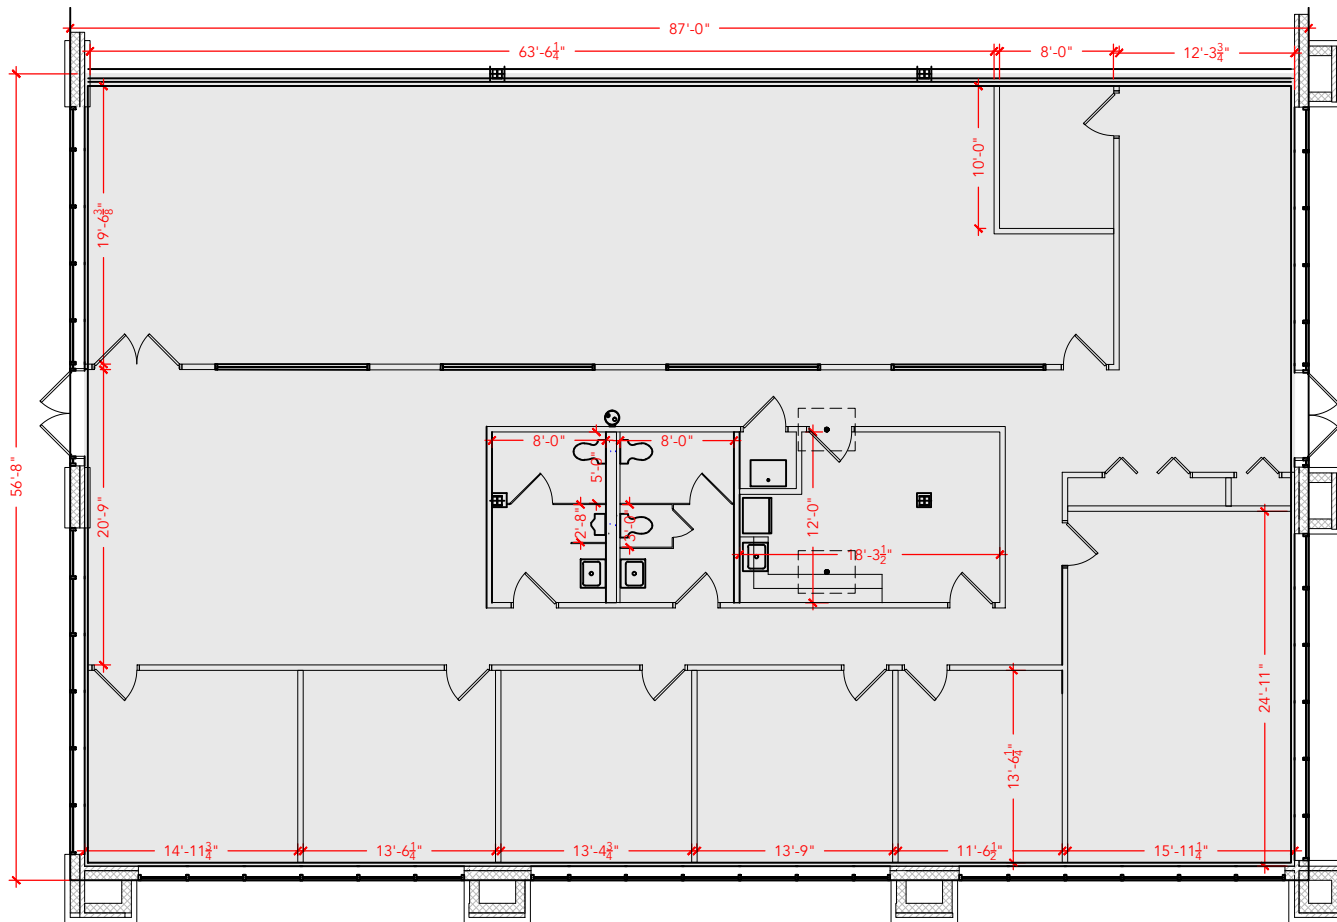

TOTAL SF AVAILABLE - 4,960 RSF

OFFICE - 4,960 RSF

WAREHOUSE - 0,000 SF

* INCLUDES % OF METER ROOM

[Click to access 3D model](#)

LOADING

100	110	120	130	140	150	160	170	180	190
■	■		■						

Key Plan

Floor Plan