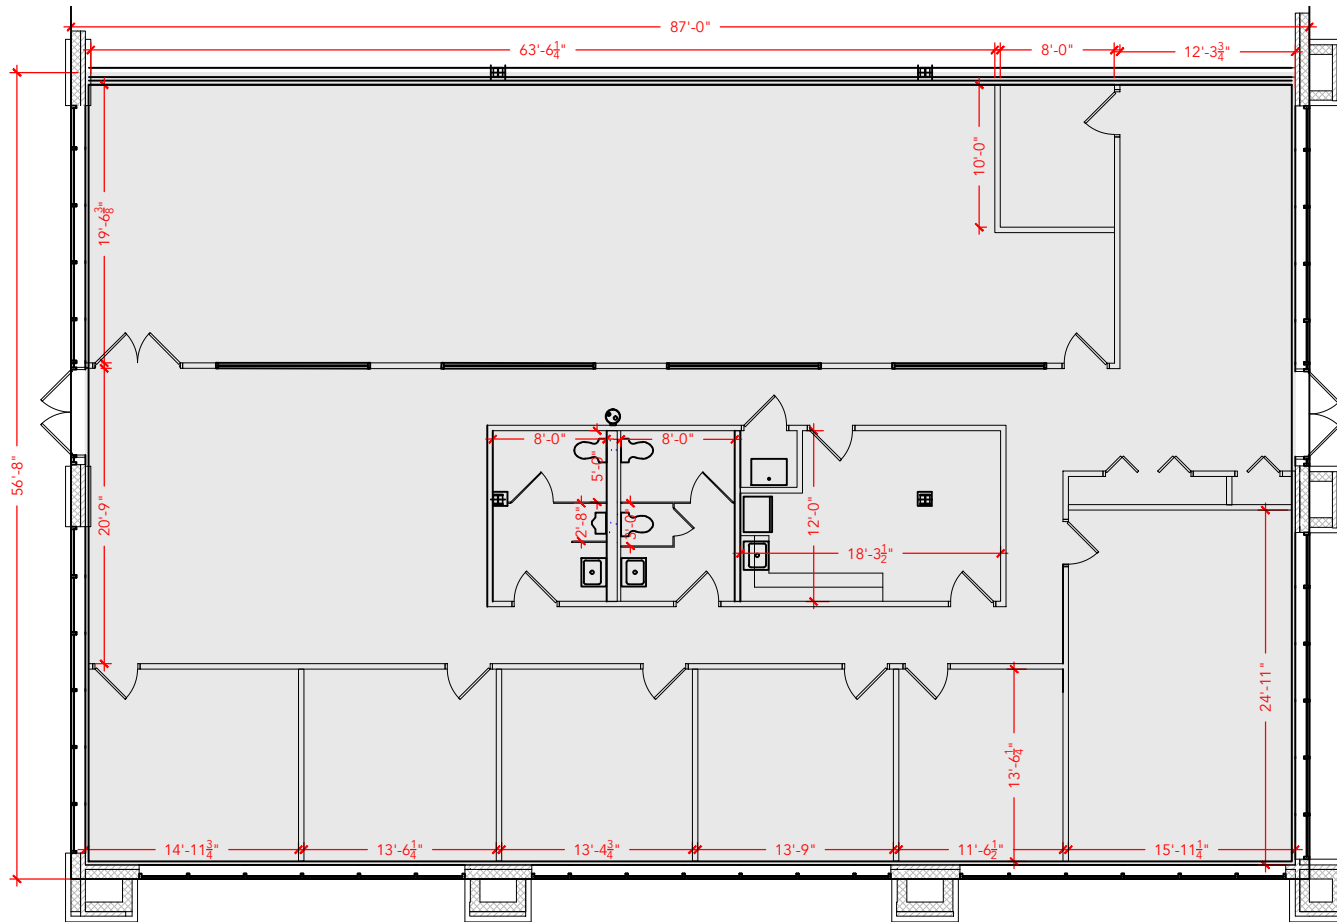

TOTAL SF AVAILABLE - 4,960 RSF

OFFICE - 4,960 RSF

WAREHOUSE - 0,000 SF

* INCLUDES % OF METER ROOM

[Click to access 3D model](#)

LOADING

100	110	120	130	140	150	160	170	180	190

Key Plan

Floor Plan