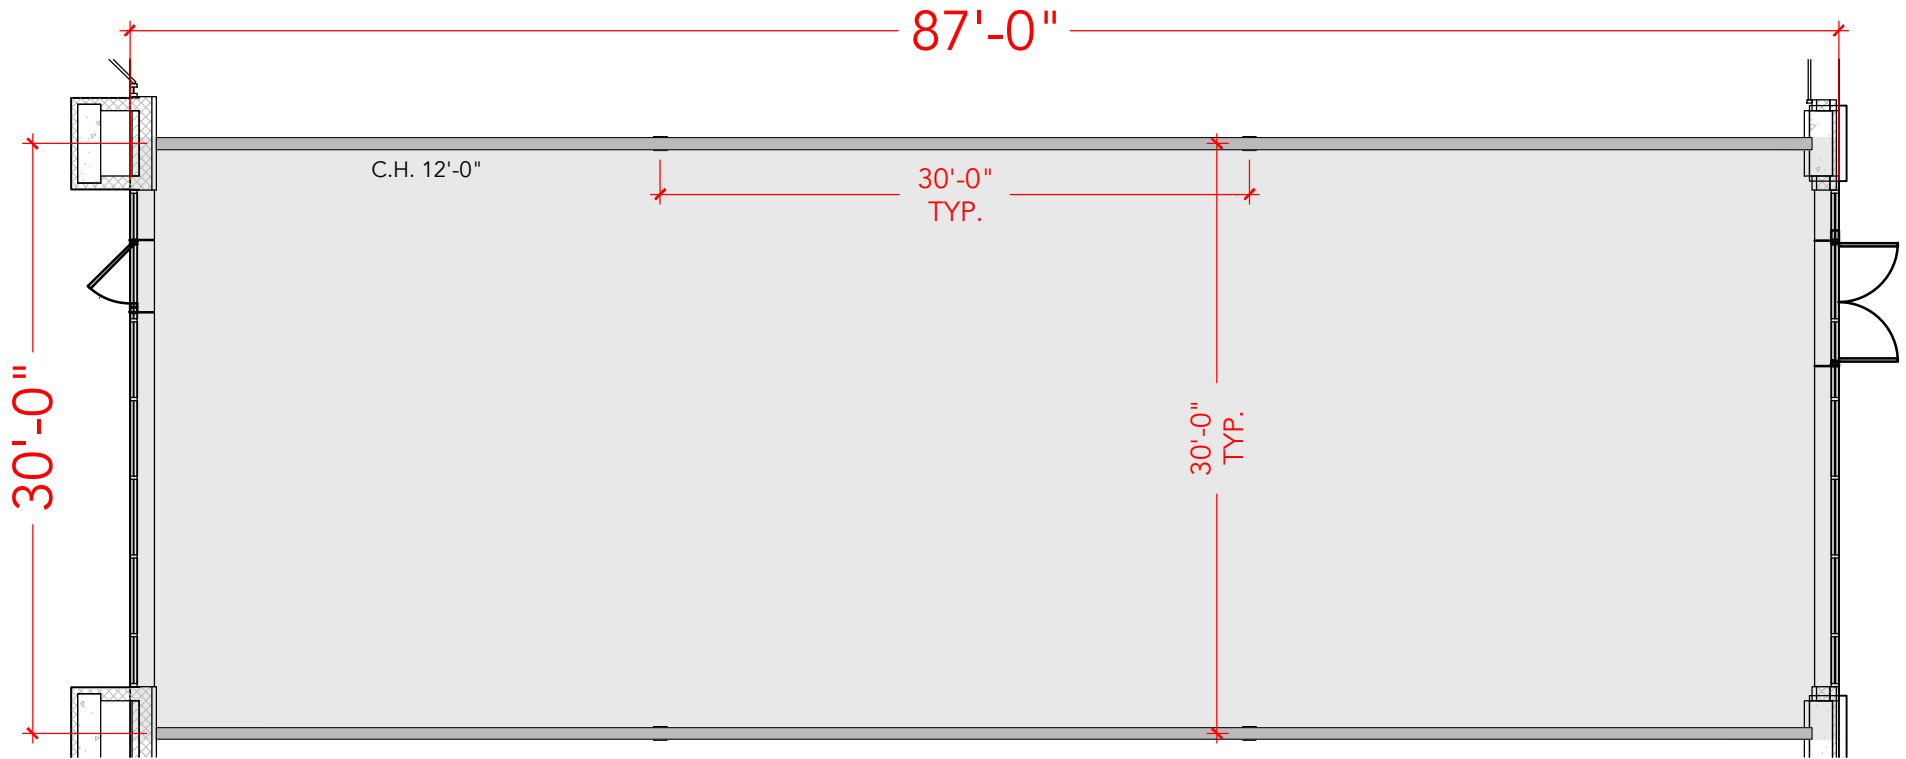

TOTAL SF AVAILABLE - 2,635 RSF

OFFICE - 0,000 SF

WAREHOUSE - 0,000 SF

* INCLUDES % OF METER ROOM

[Click to access 3D model](#)

Key Plan

Floor Plan