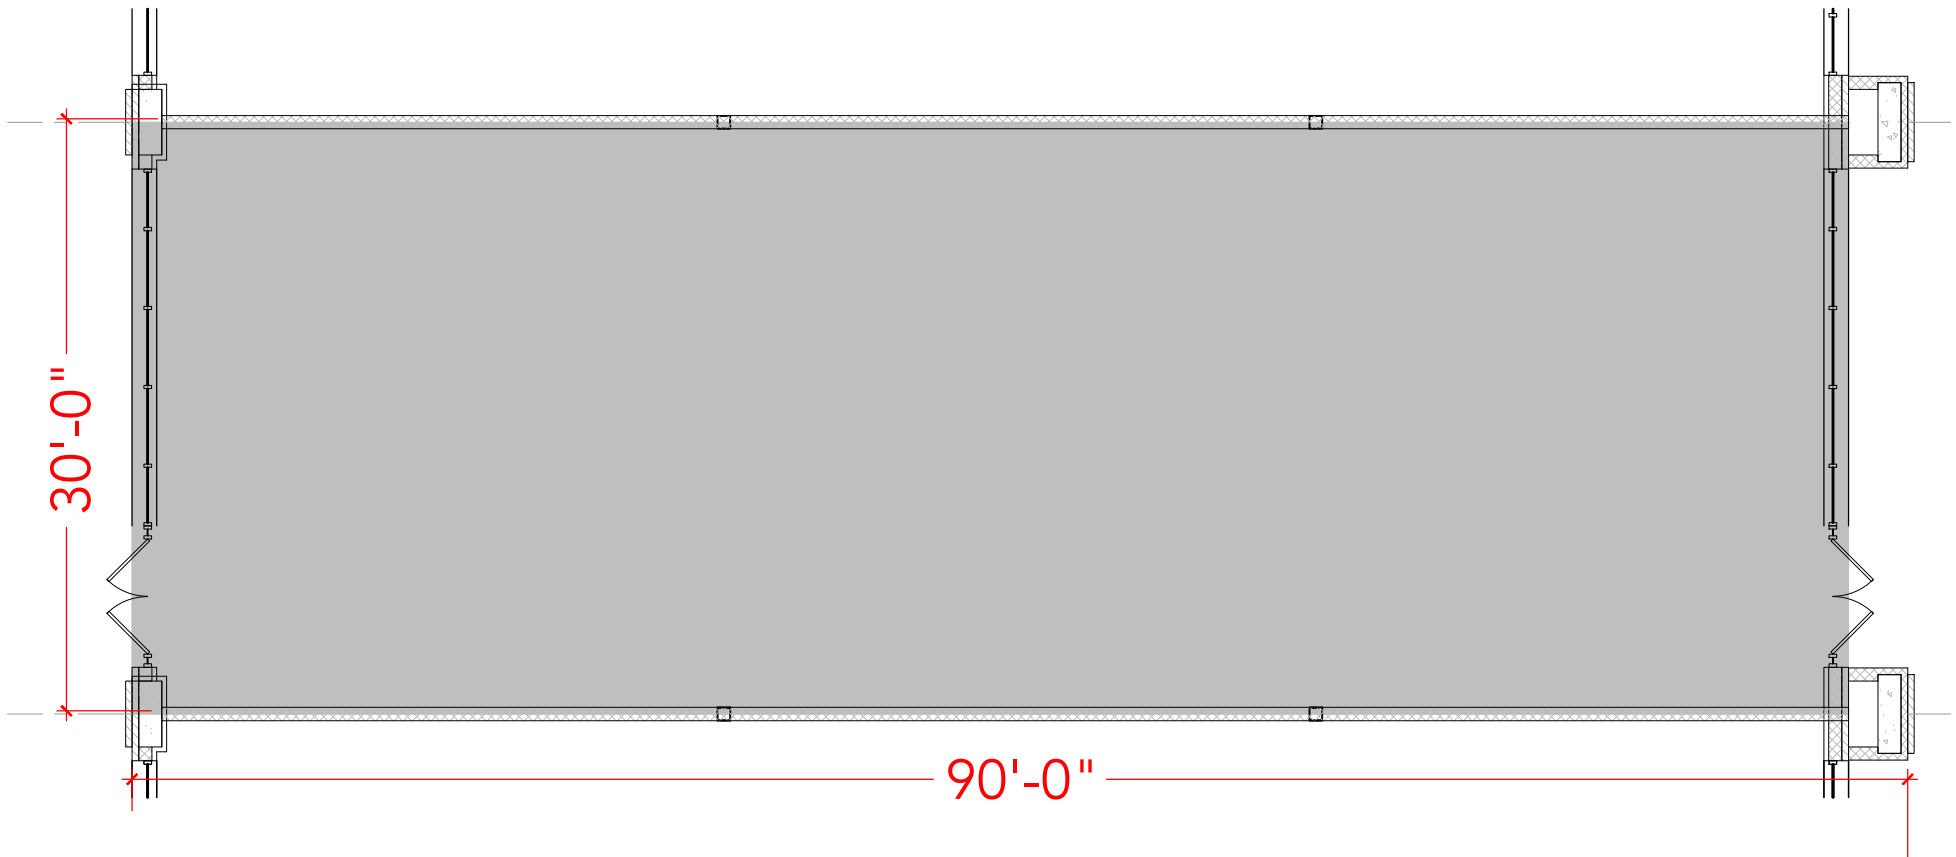

TOTAL SF AVAILABLE - 2,635 RSF

OFFICE - 0,000 SF

WAREHOUSE - 2,635 RSF

* INCLUDED % OF METER ROOM

[Click to access 3D model](#)

Key Plan

Floor Plan