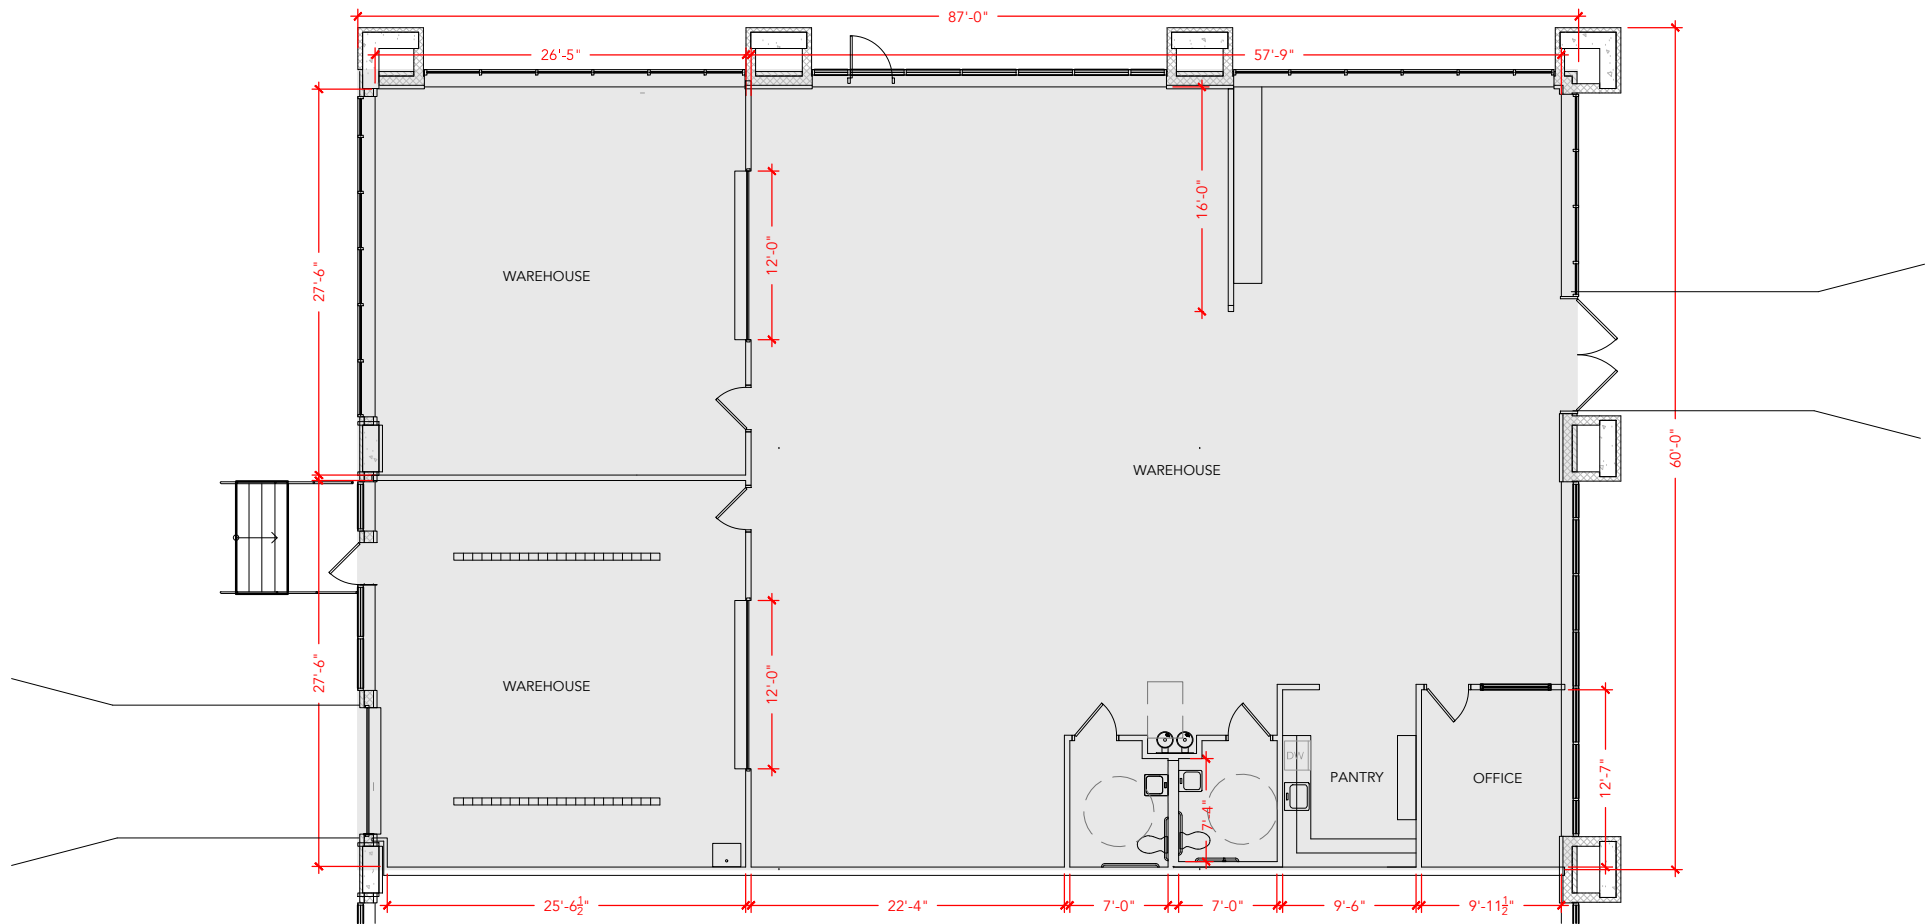

TOTAL SF AVAILABLE - 4,999 RSF

OFFICE - 0,000 SF

WAREHOUSE SF - 4,999 RSF

[Click to access 3D model](#)

Key Plan

Floor Plan