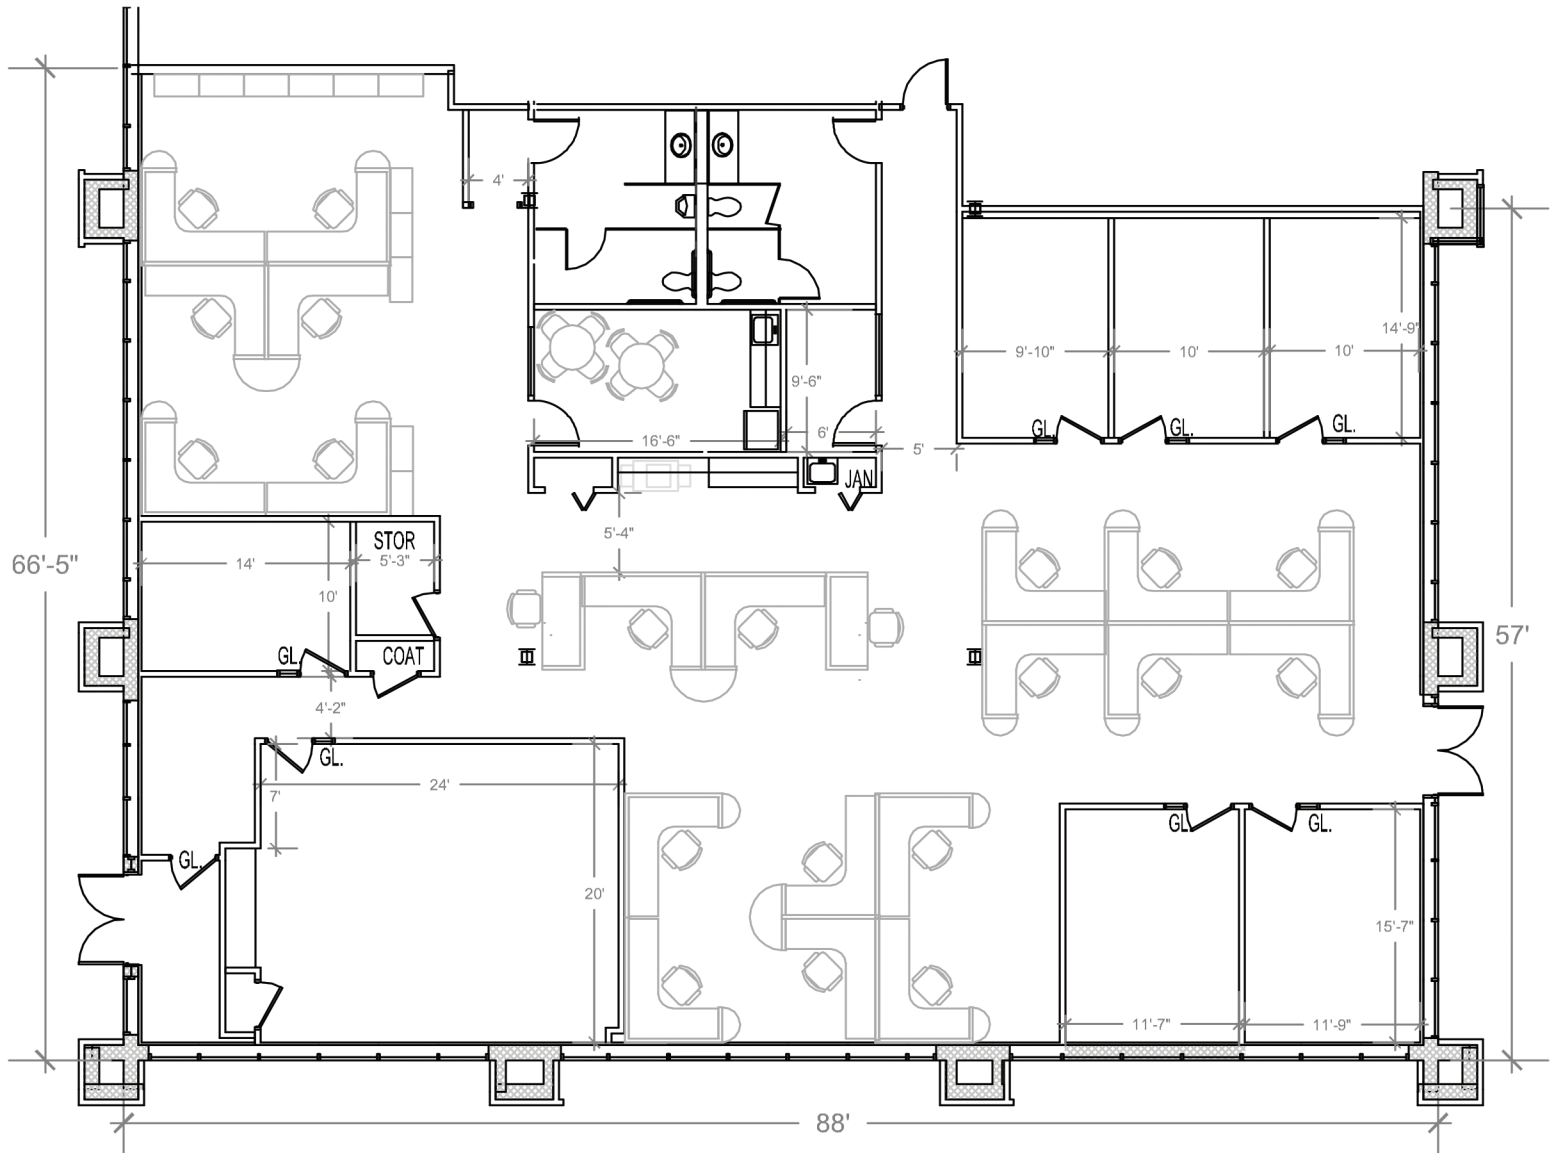

# Loudoun Tech Center

45945 Center Oak Plaza  
Suites 190  
Sterling, VA 20166

Building Key Plan

Total SF Office Available  
5,465 RSF

Plan not to scale - this is not a construction document.