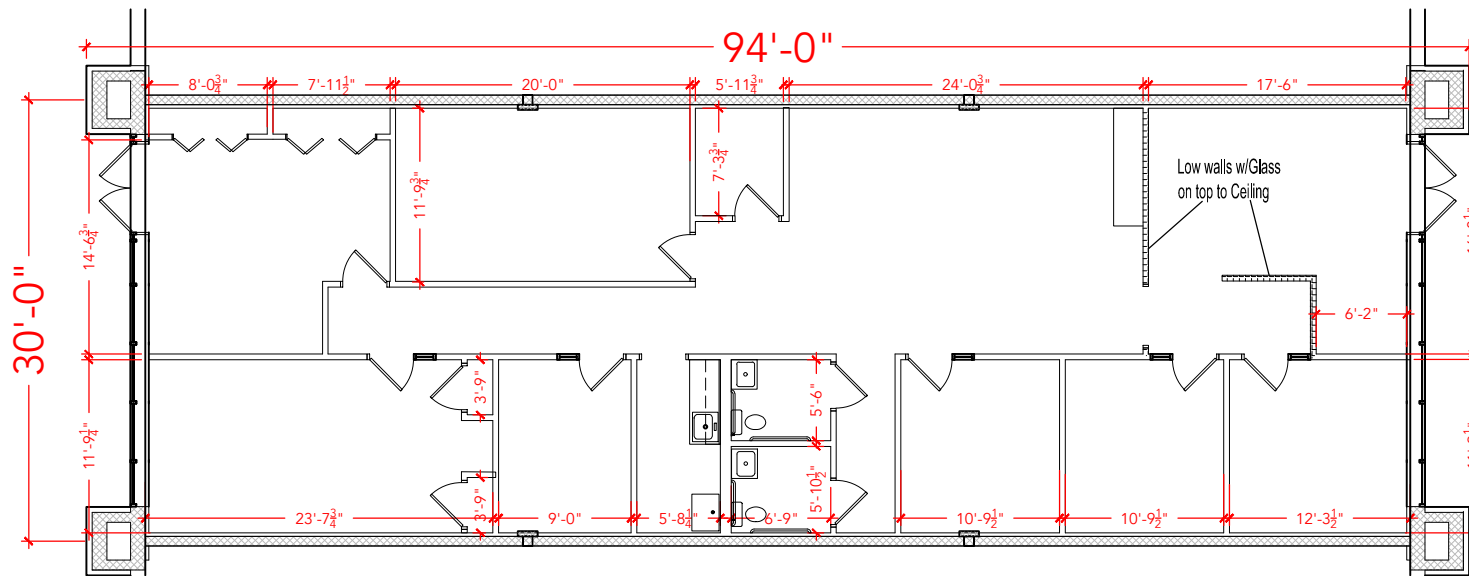

TOTAL SF AVAILABLE - 2,657 RSF

OFFICE - 2,657 SF

WAREHOUSE - 0,000 SF

[Click to access 3D model](#)

Key Plan

## Floor Plan