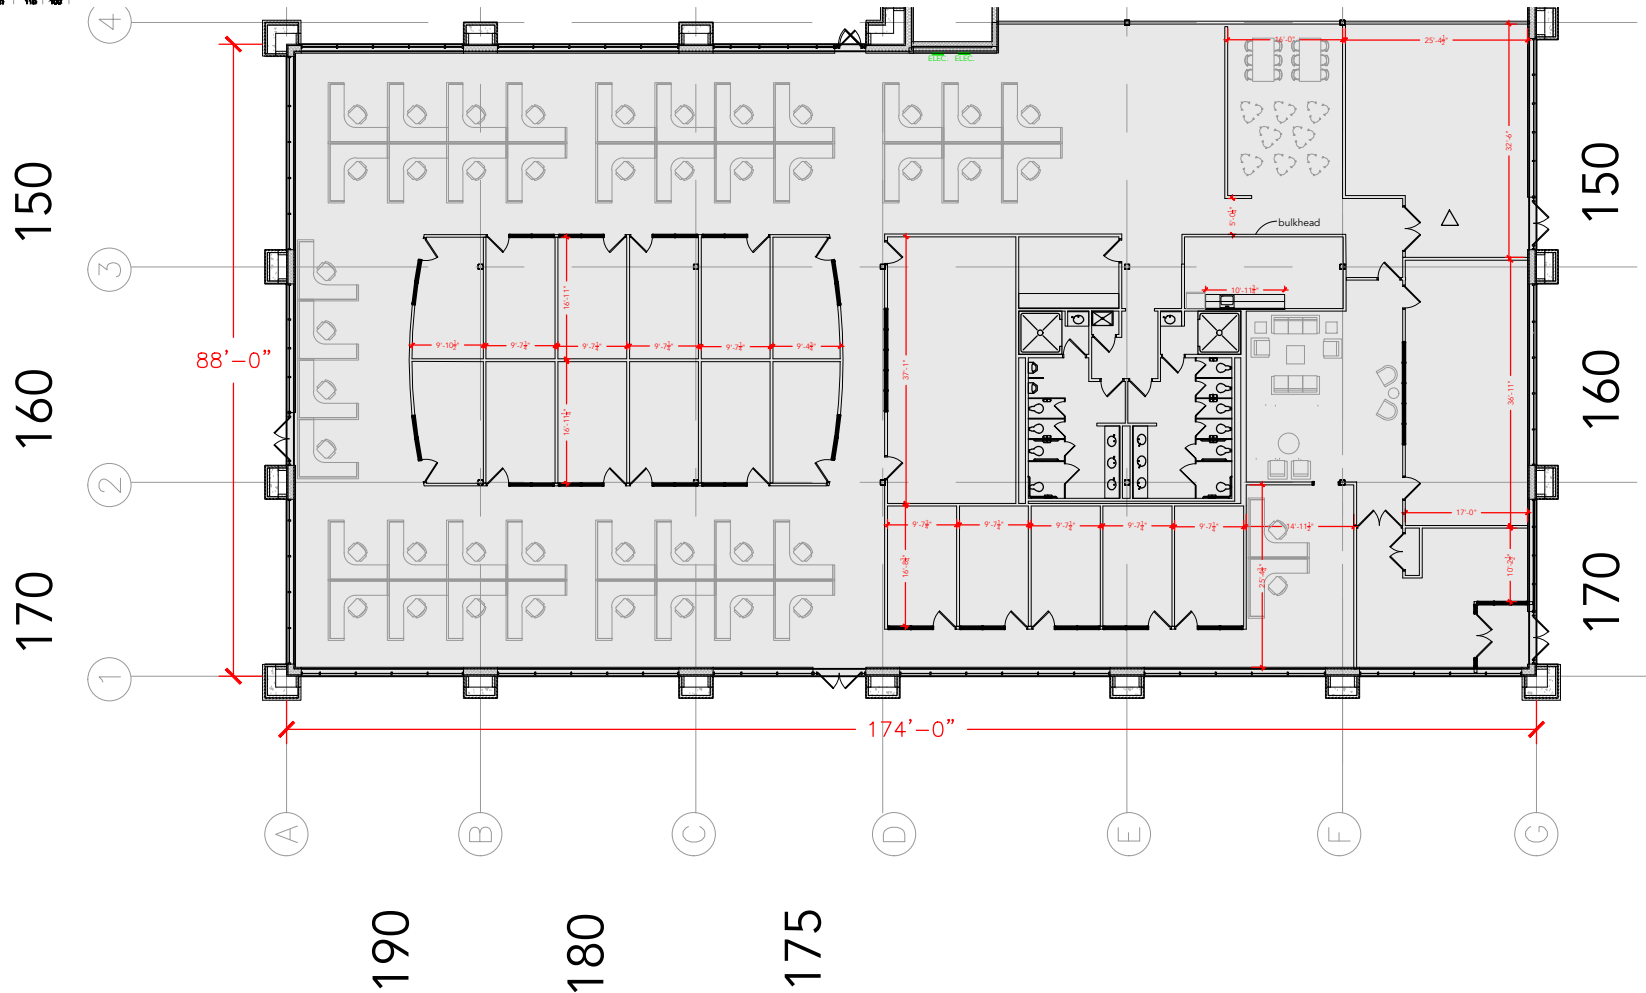

TOTAL SF AVAILABLE - 15,636 RSF

OFFICE - 15,636 RSF

WAREHOUSE - 0,000 SF

* INCLUDES % OF METER ROOM

Floor Plan