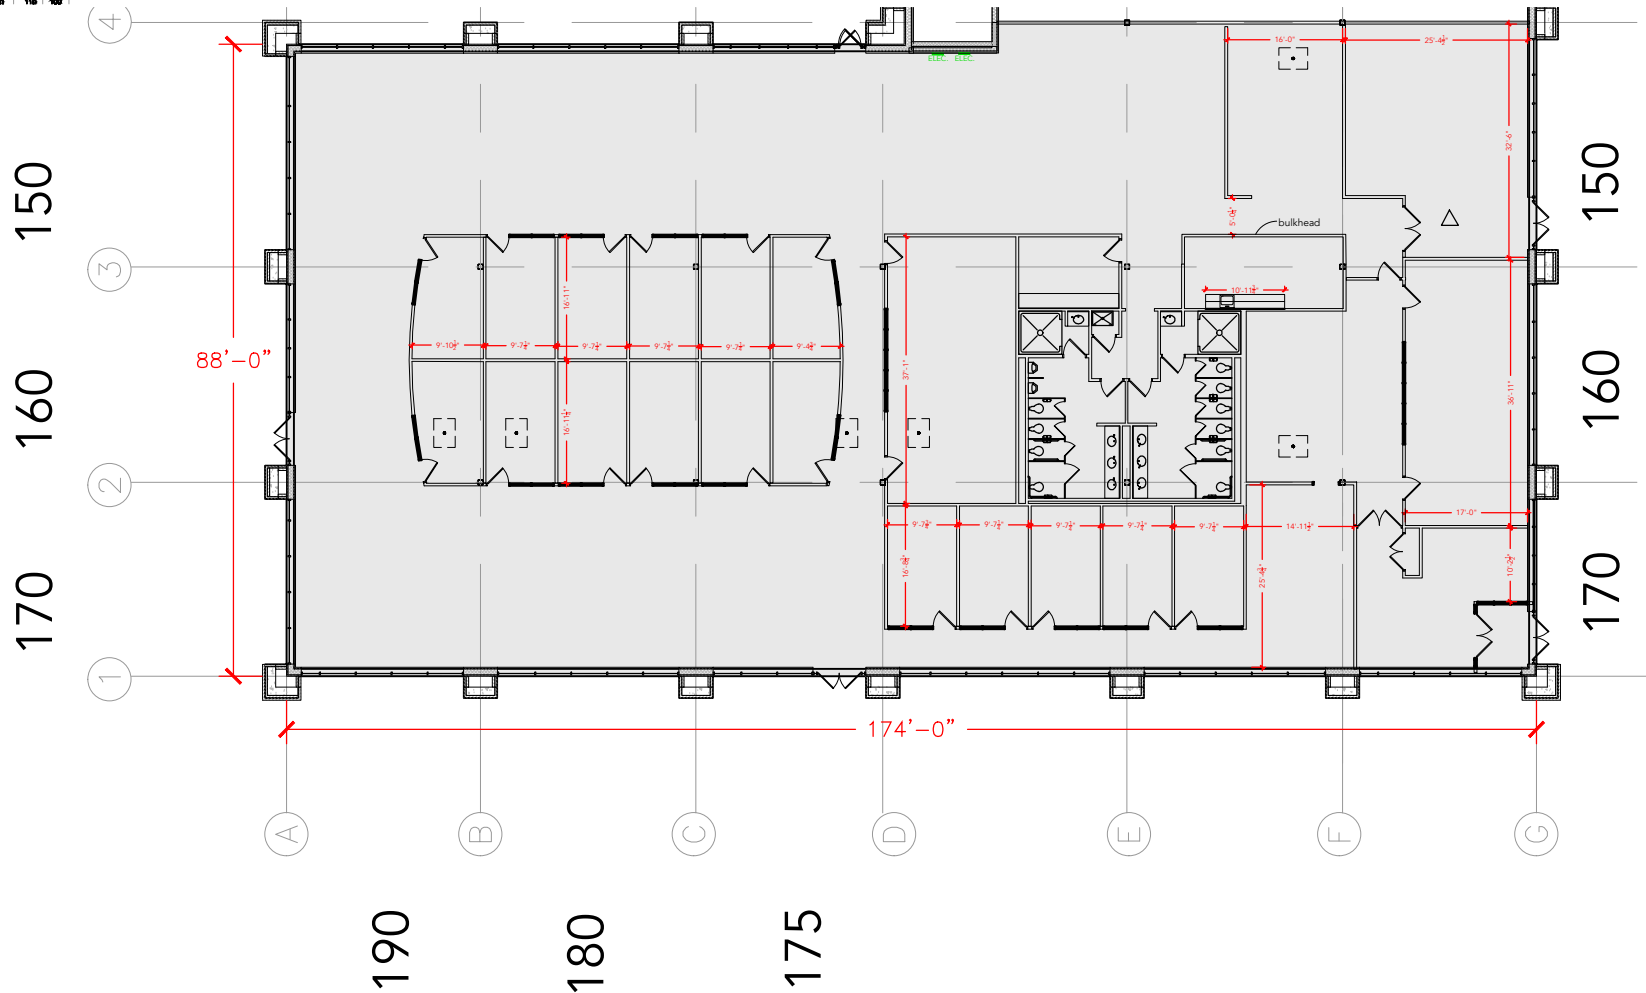

TOTAL SF AVAILABLE - 15,636 RSF

OFFICE - 15,636 RSF

WAREHOUSE - 0,000 SF

* INCLUDES % OF METER ROOM

[Click to access 3D model](#)

Floor Plan