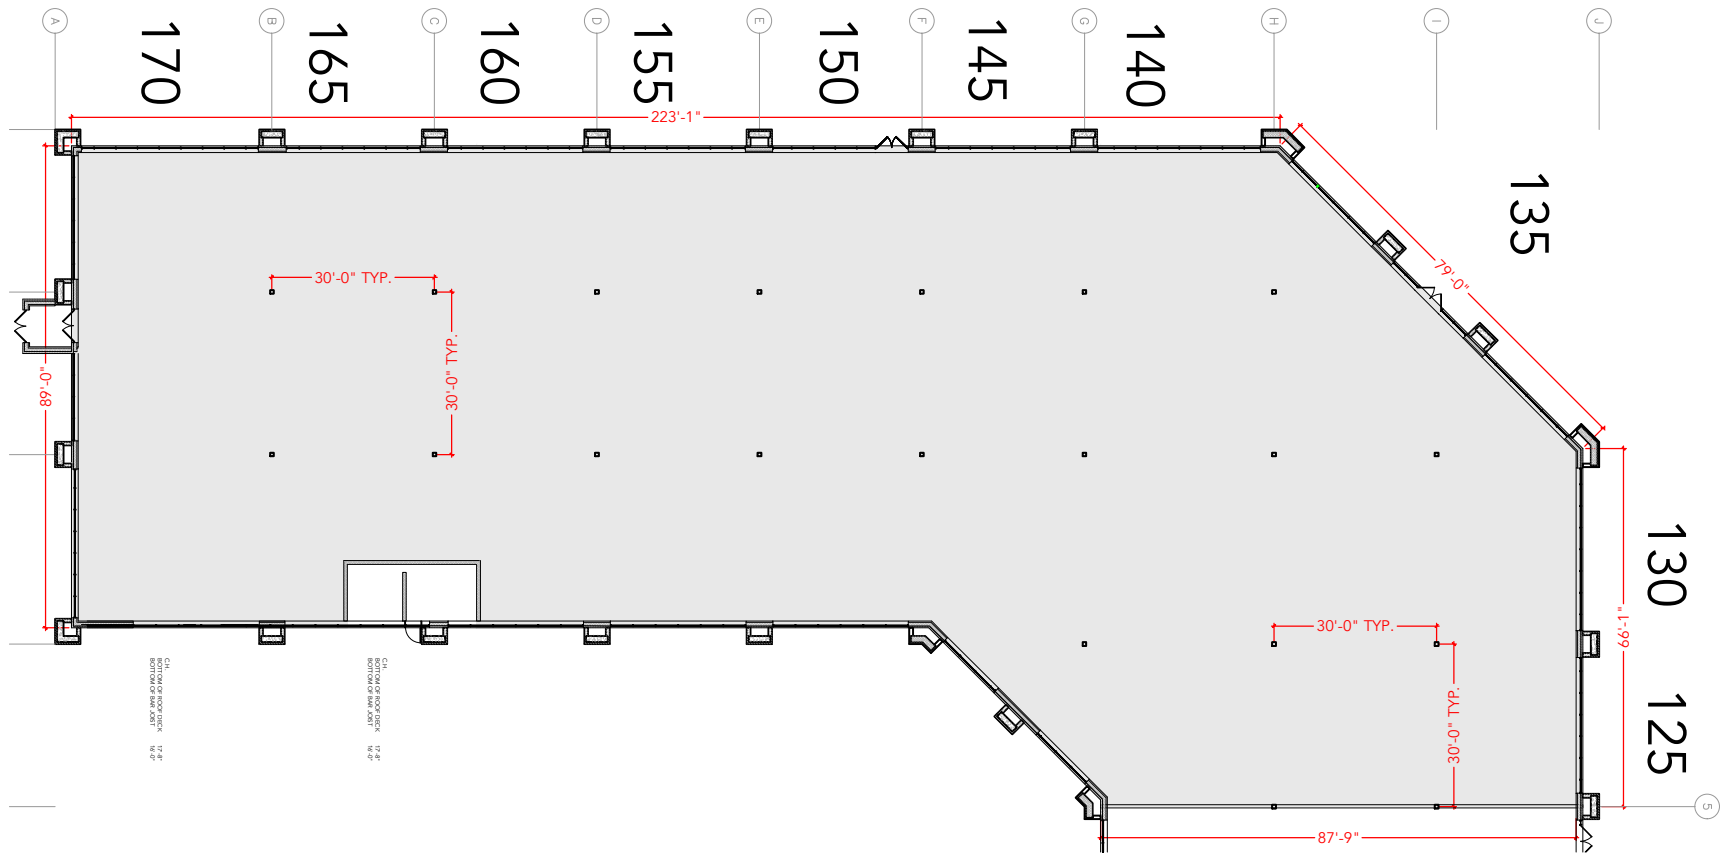

TOTAL SF AVAILABLE - 26,370 RSF

OFFICE - 0 RSF

WAREHOUSE - 26,370 SF

[Click to access 3D model](#)

Key Plan

Floor Plan