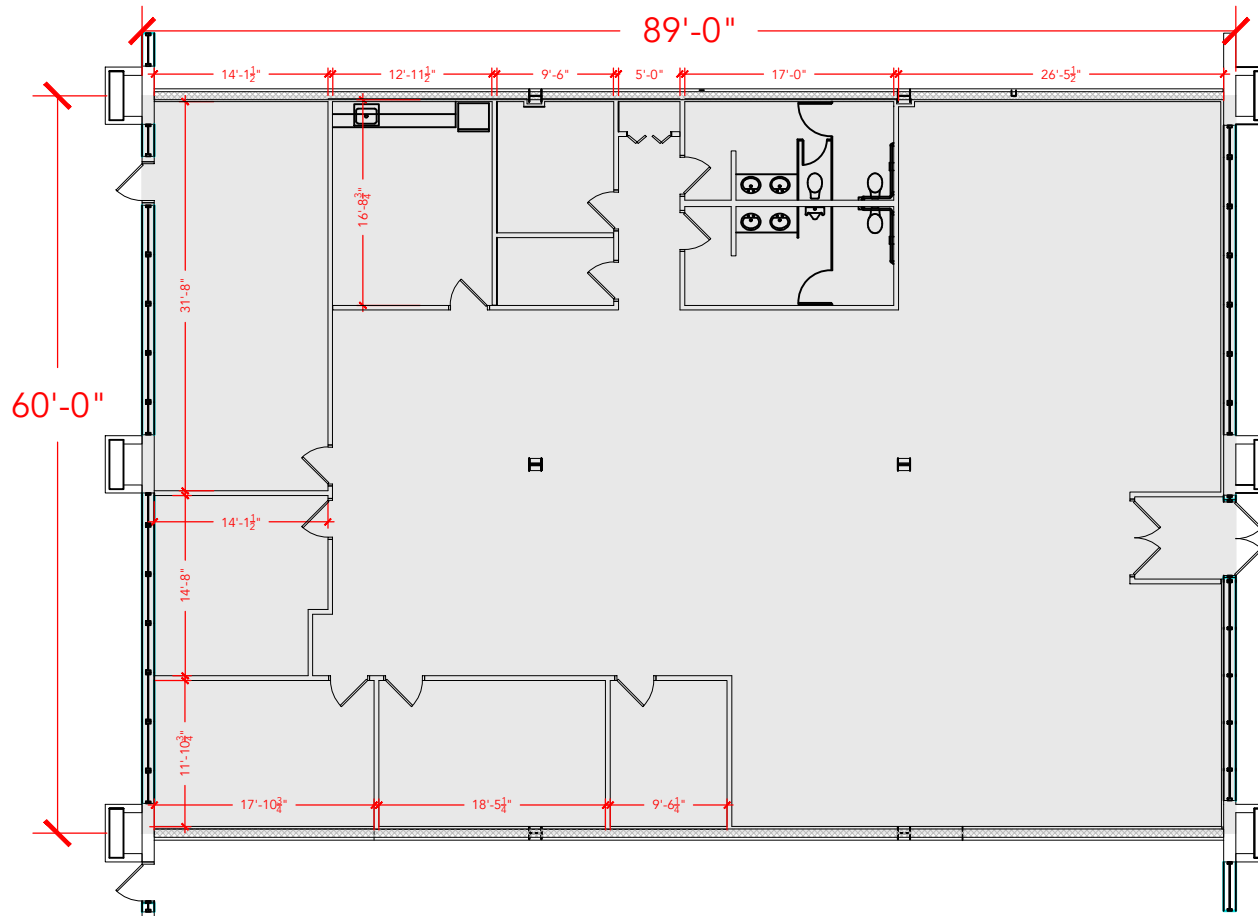

TOTAL SF AVAILABLE - 5,381 RSF

OFFICE - 5,381 RSF

WAREHOUSE SF - 0,000 SF

[Click to access 3D model](#)

Key Plan

Floor Plan