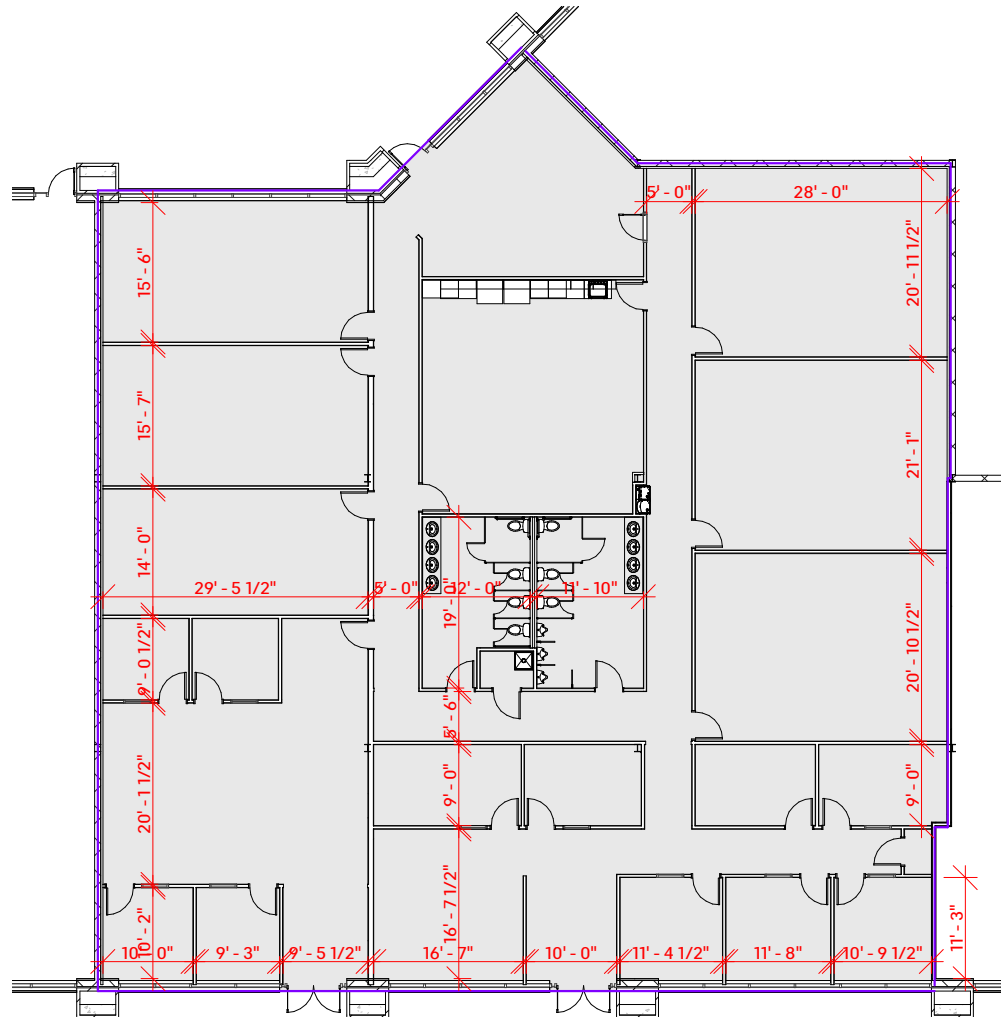

TOTAL SF AVAILABLE -8,802 SF

OFFICE -8,802 SF

WAREHOUSE -0 SF

TOTAL SF AVAILABLE -8,802 SF
OFFICE -8,802 SF
WAREHOUSE -0 SF