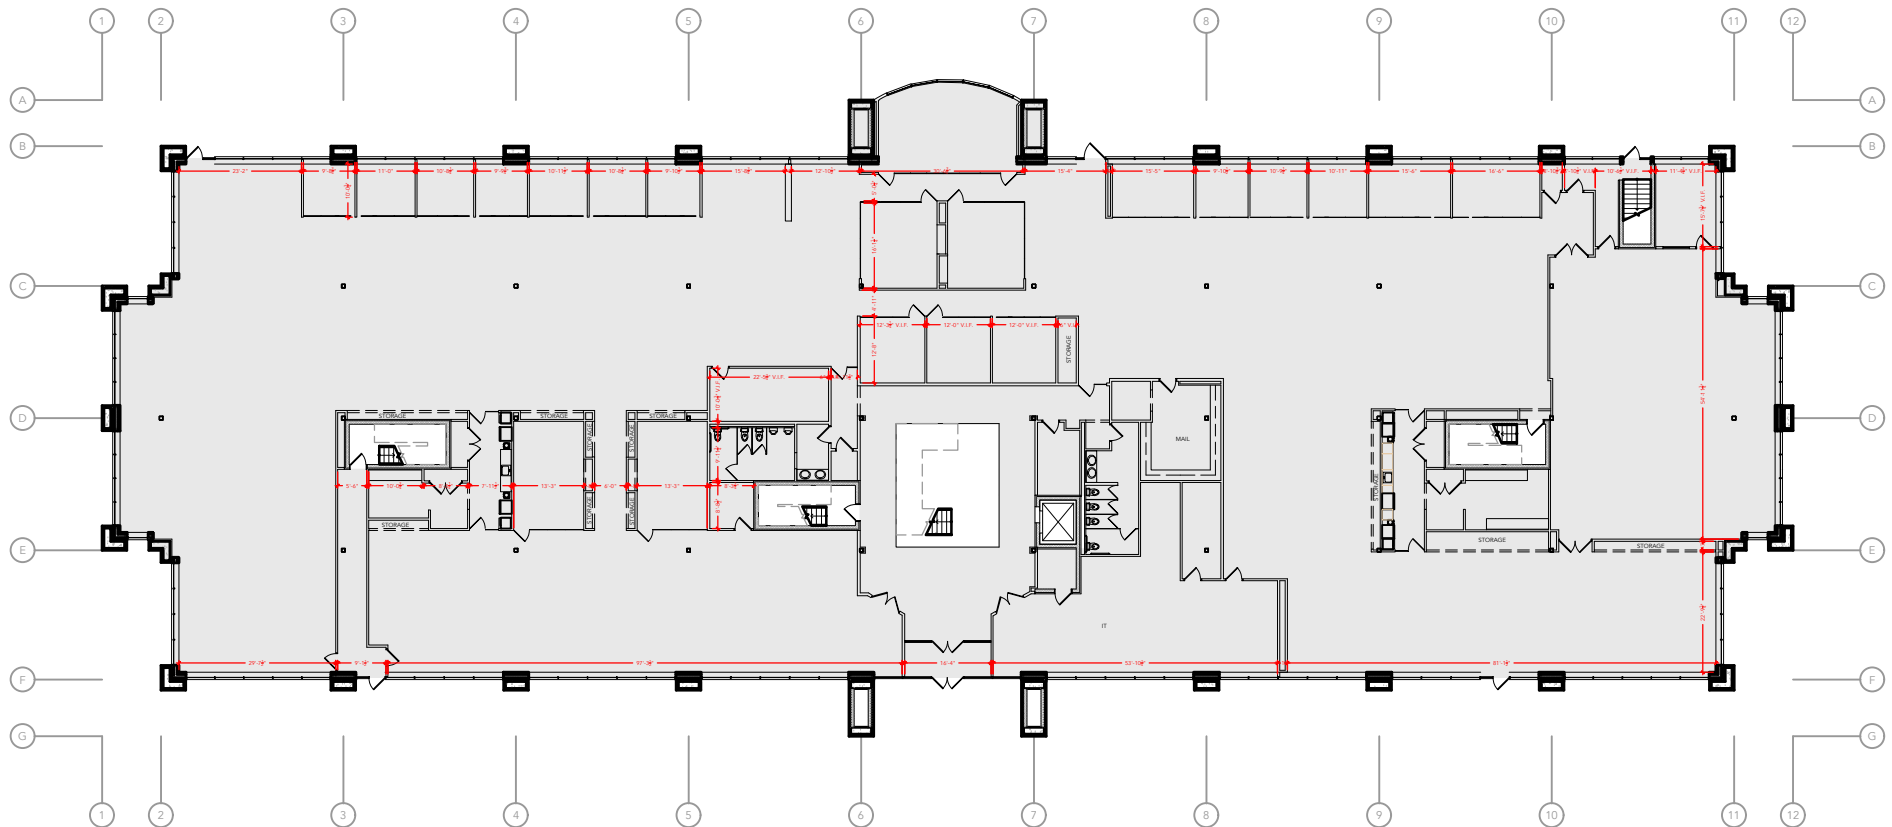

TOTAL SF AVAILABLE - 60,178 SF

1ST FLOOR - 29,078 SF

2ND FLOOR - 31,100 SF

[Click to access 3D model](#)

Key Plan

Floor Plan