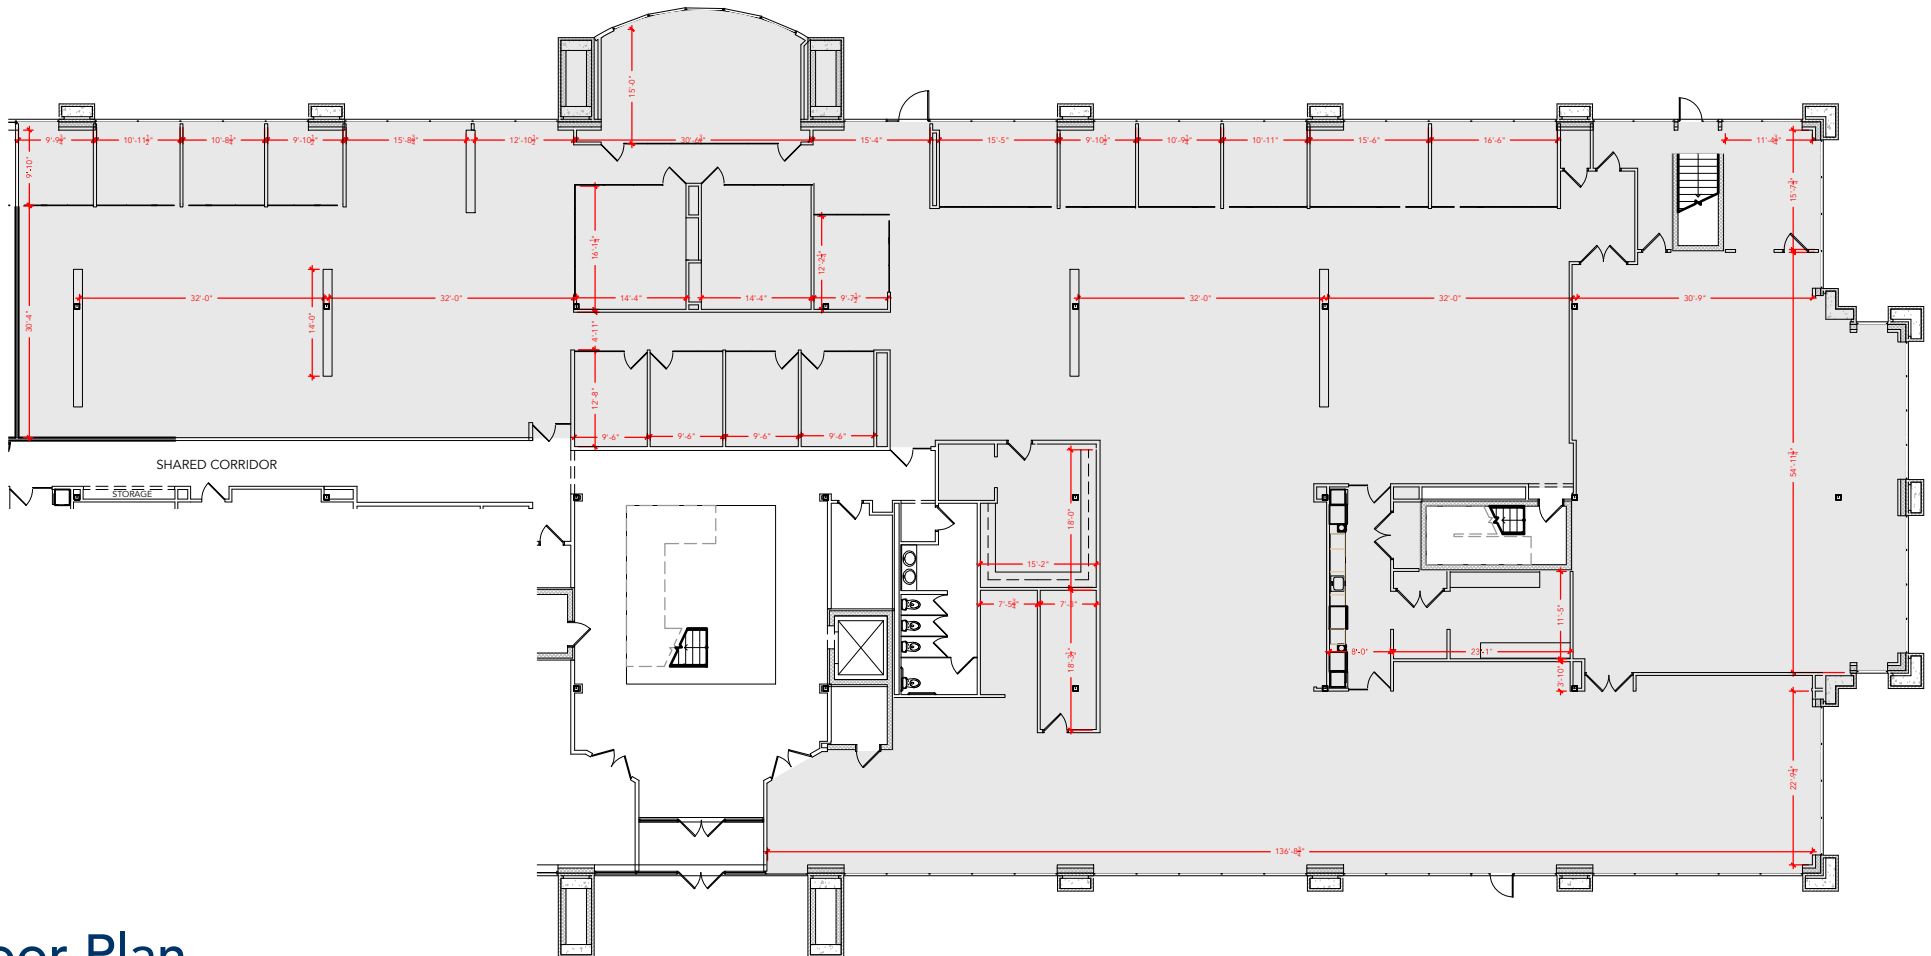

TOTAL SF AVAILABLE - 19,403 RSF

[Click to access 3D model](#)

Key Plan

Floor Plan