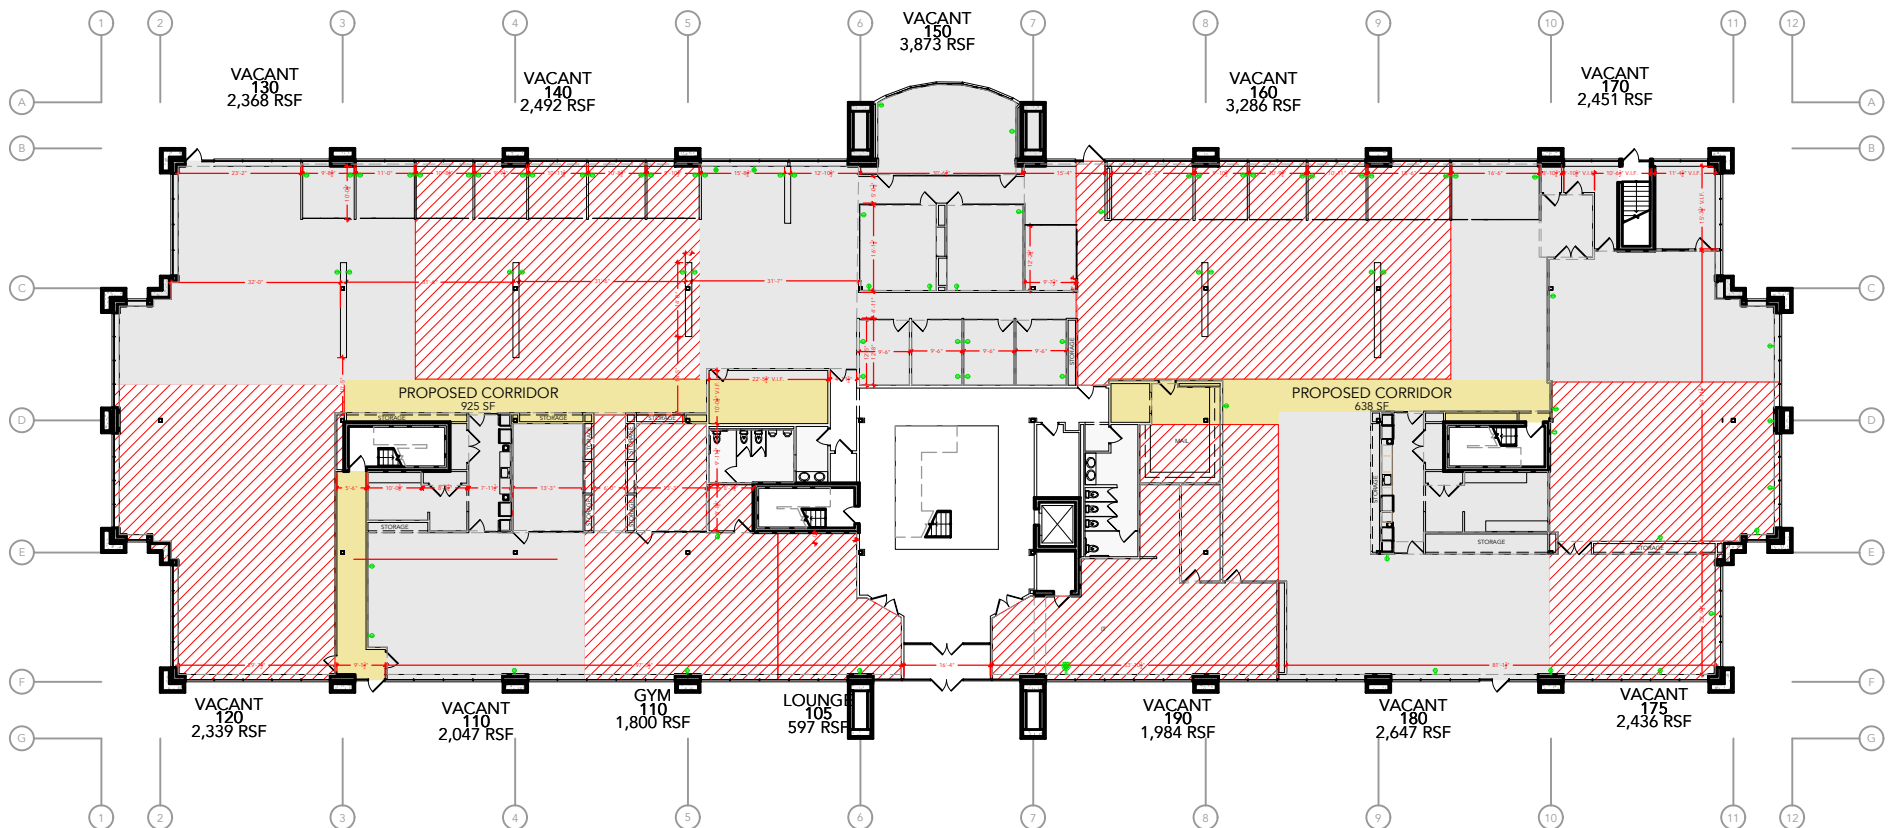

TOTAL SF AVAILABLE - 25,922 RSF(12%)

[Click to access 3D model](#)

Key Plan

Floor Plan