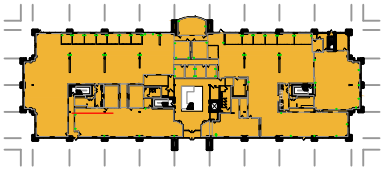

TOTAL SF AVAILABLE - 25,922 RSF(12%)

[Click to access 3D model](#)

Key Plan

Floor Plan