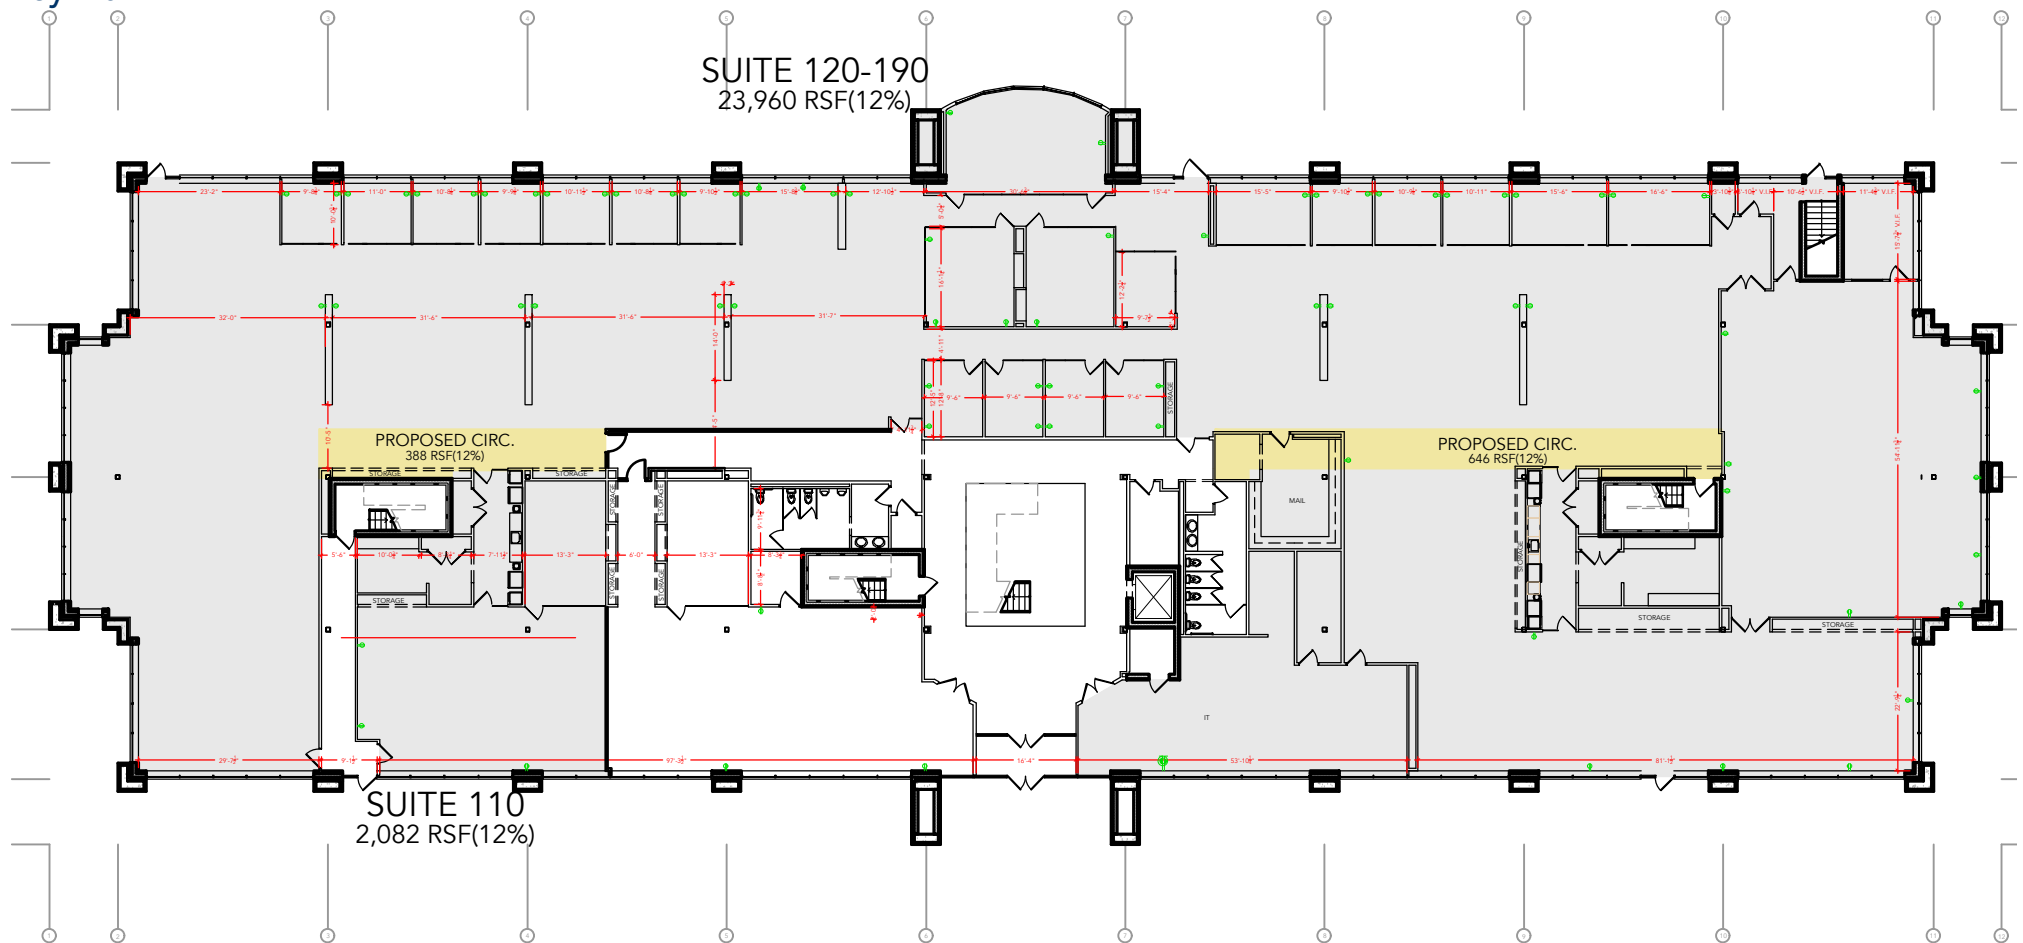

TOTAL SF AVAILABLE - 27,075 RSF (12%)

[Click to access 3D model](#)

Key Plan

Floor Plan