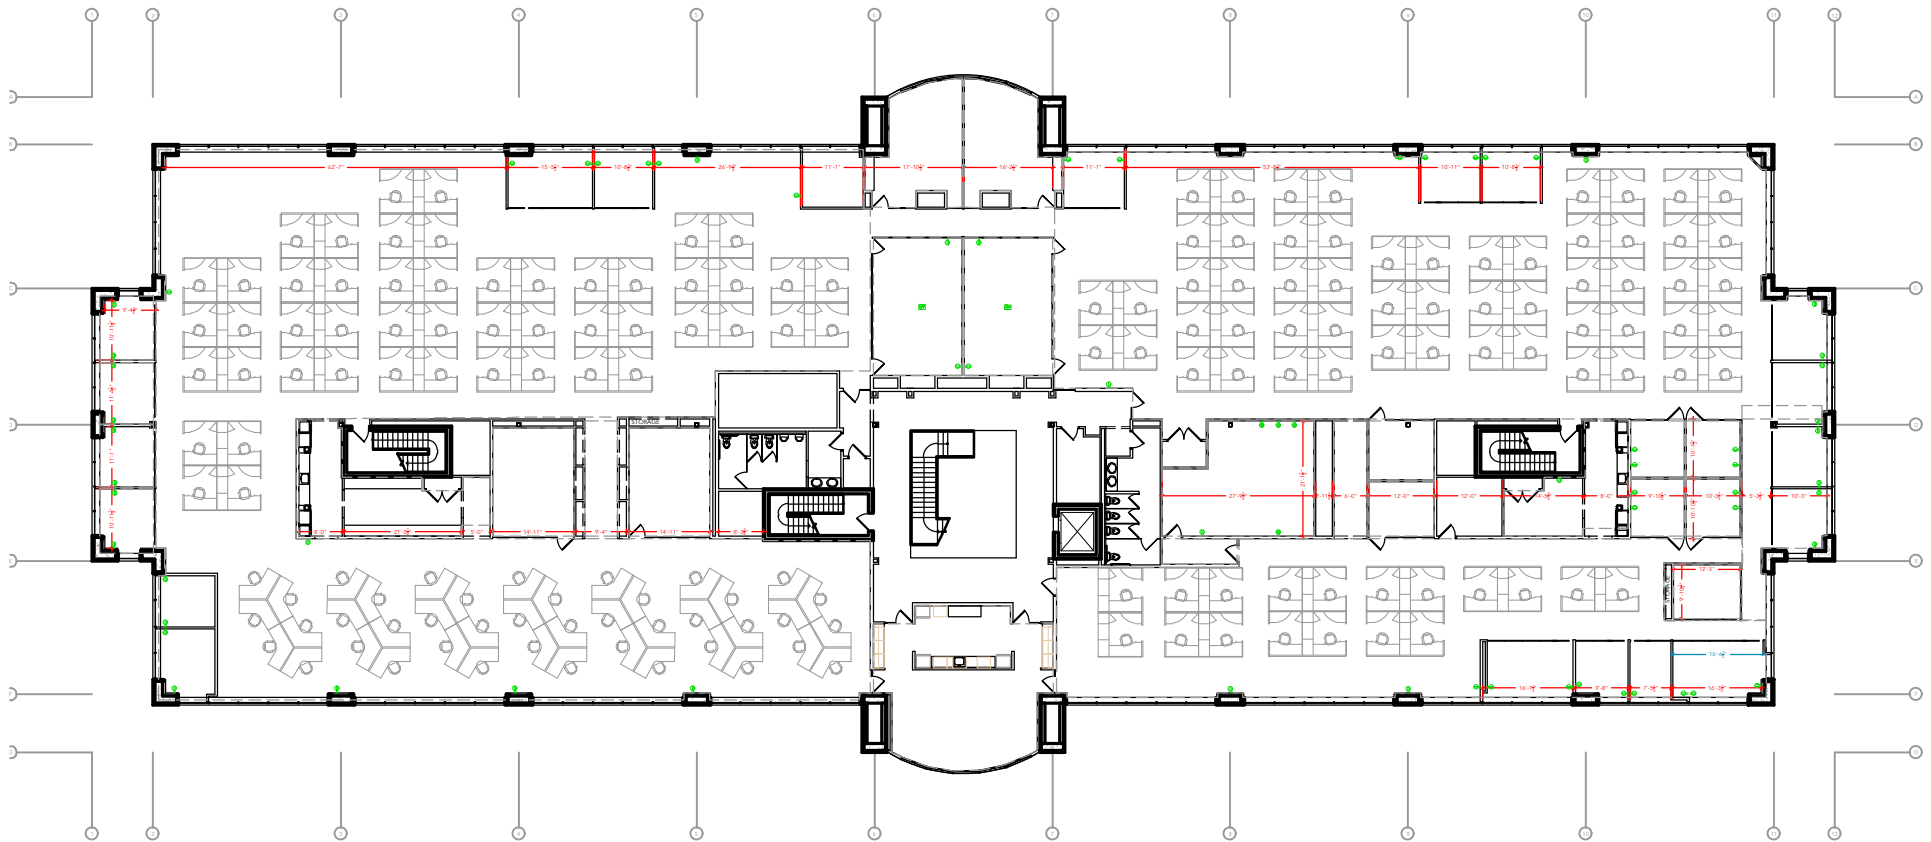

TOTAL SF AVAILABLE - 60,178 SF

1ST FLOOR - 29,078 SF

2ND FLOOR - 31,100 SF

[Click to access 3D model](#)

Key Plan

OFFICE

Floor Plan