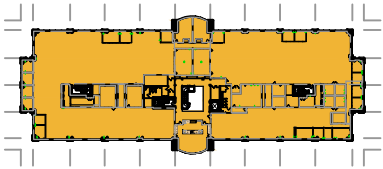

TOTAL SF AVAILABLE - 60,178 SF

1ST FLOOR - 29,078 SF

2ND FLOOR - 31,100 SF

[Click to access 3D model](#)

Key Plan

OFFICE

Floor Plan