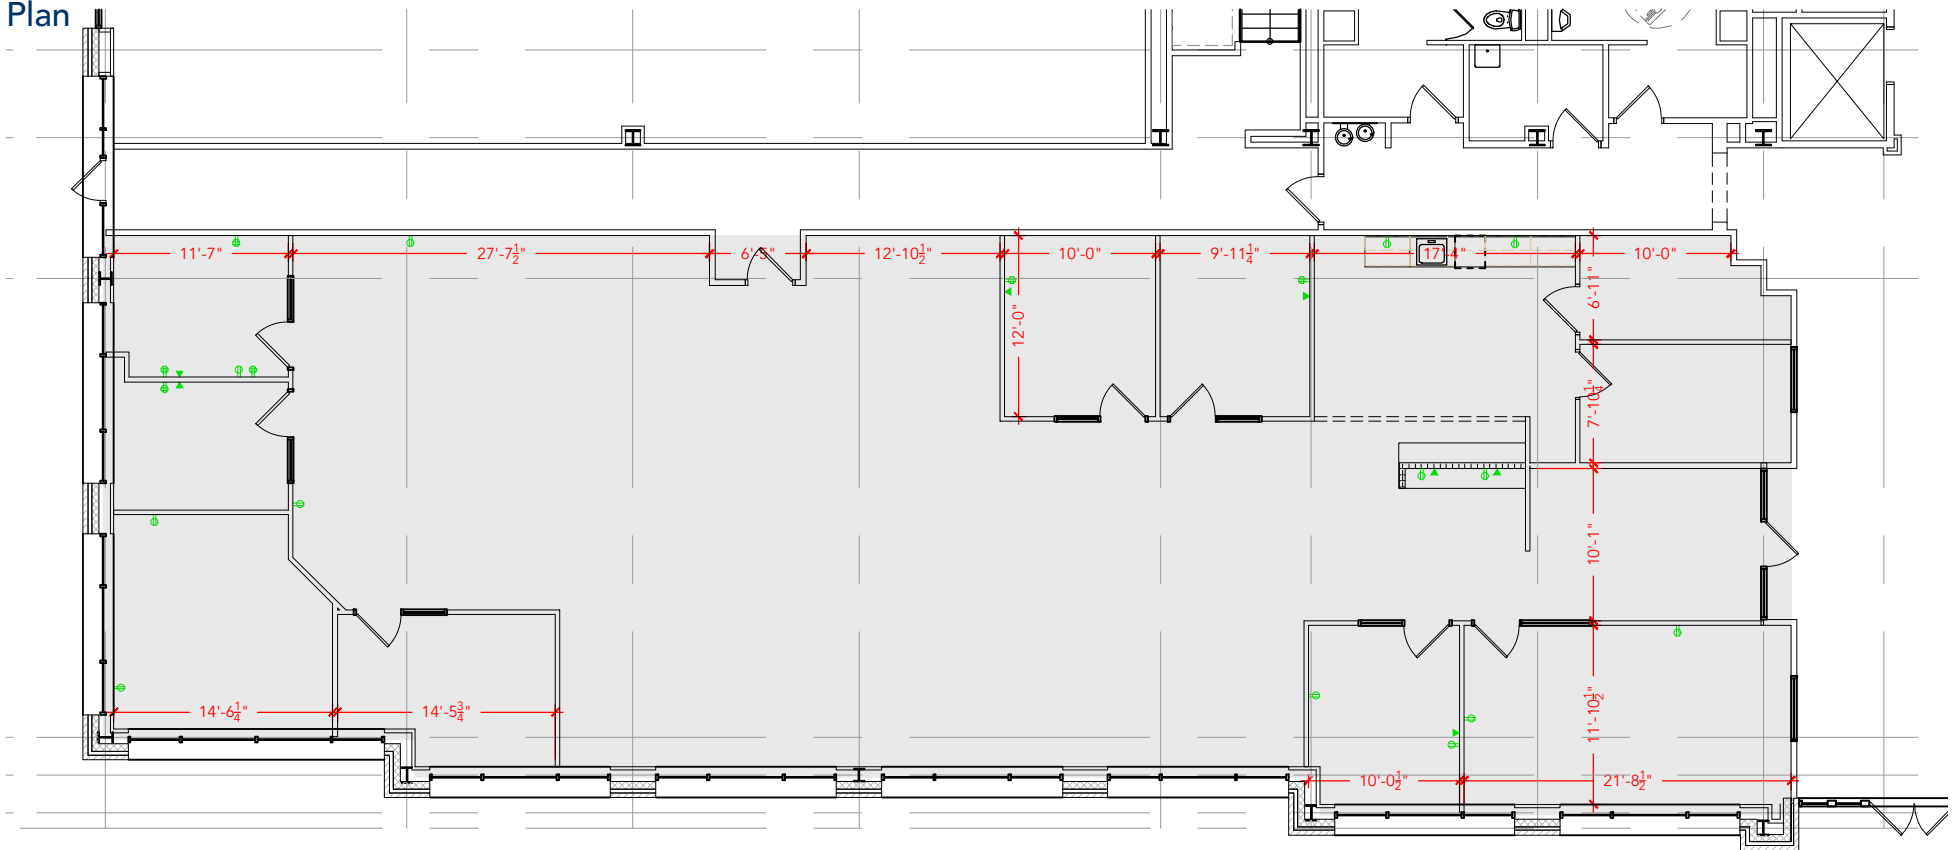

TOTAL SF AVAILABLE - 4,682 RSF(16%)

[Click to access 3D model](#)

Key Plan

Floor Plan