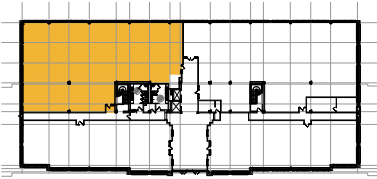

TOTAL SF AVAILABLE - 7,776 RSF(12.5%)

[Click to access 3D model](#)

Key Plan

Floor Plan