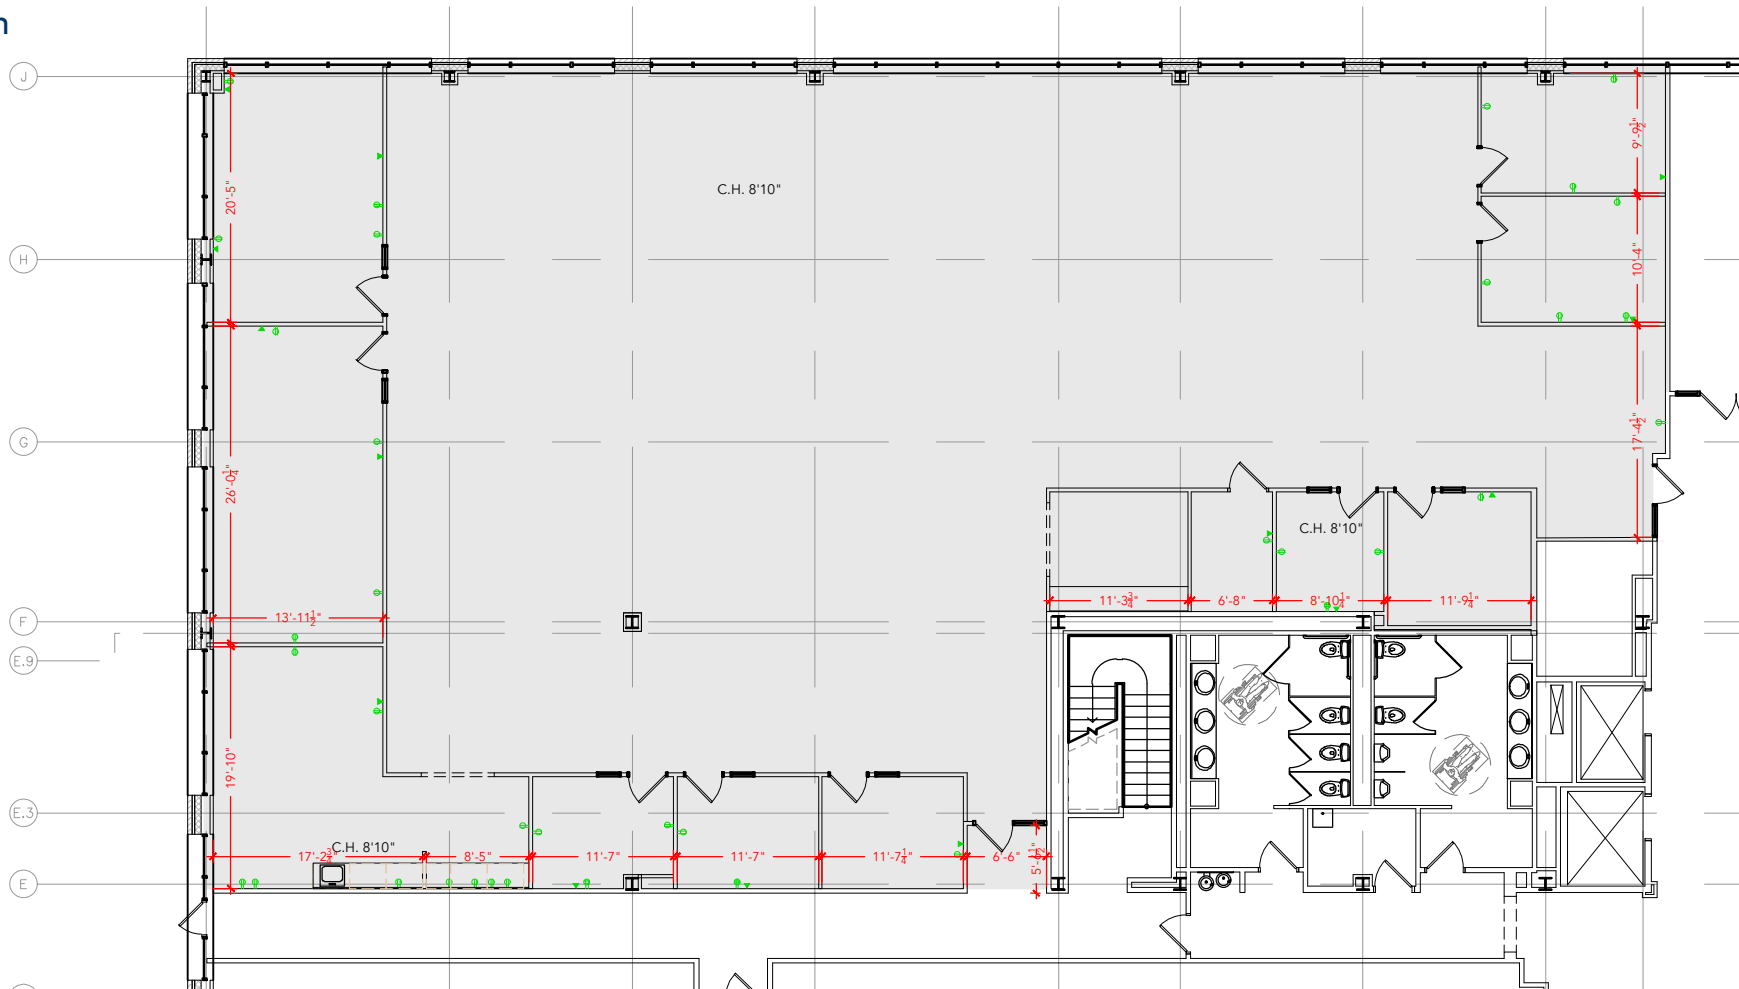

TOTAL SF AVAILABLE - 7,776 RSF(12.5%)

[Click to access 3D model](#)

Key Plan

Floor Plan