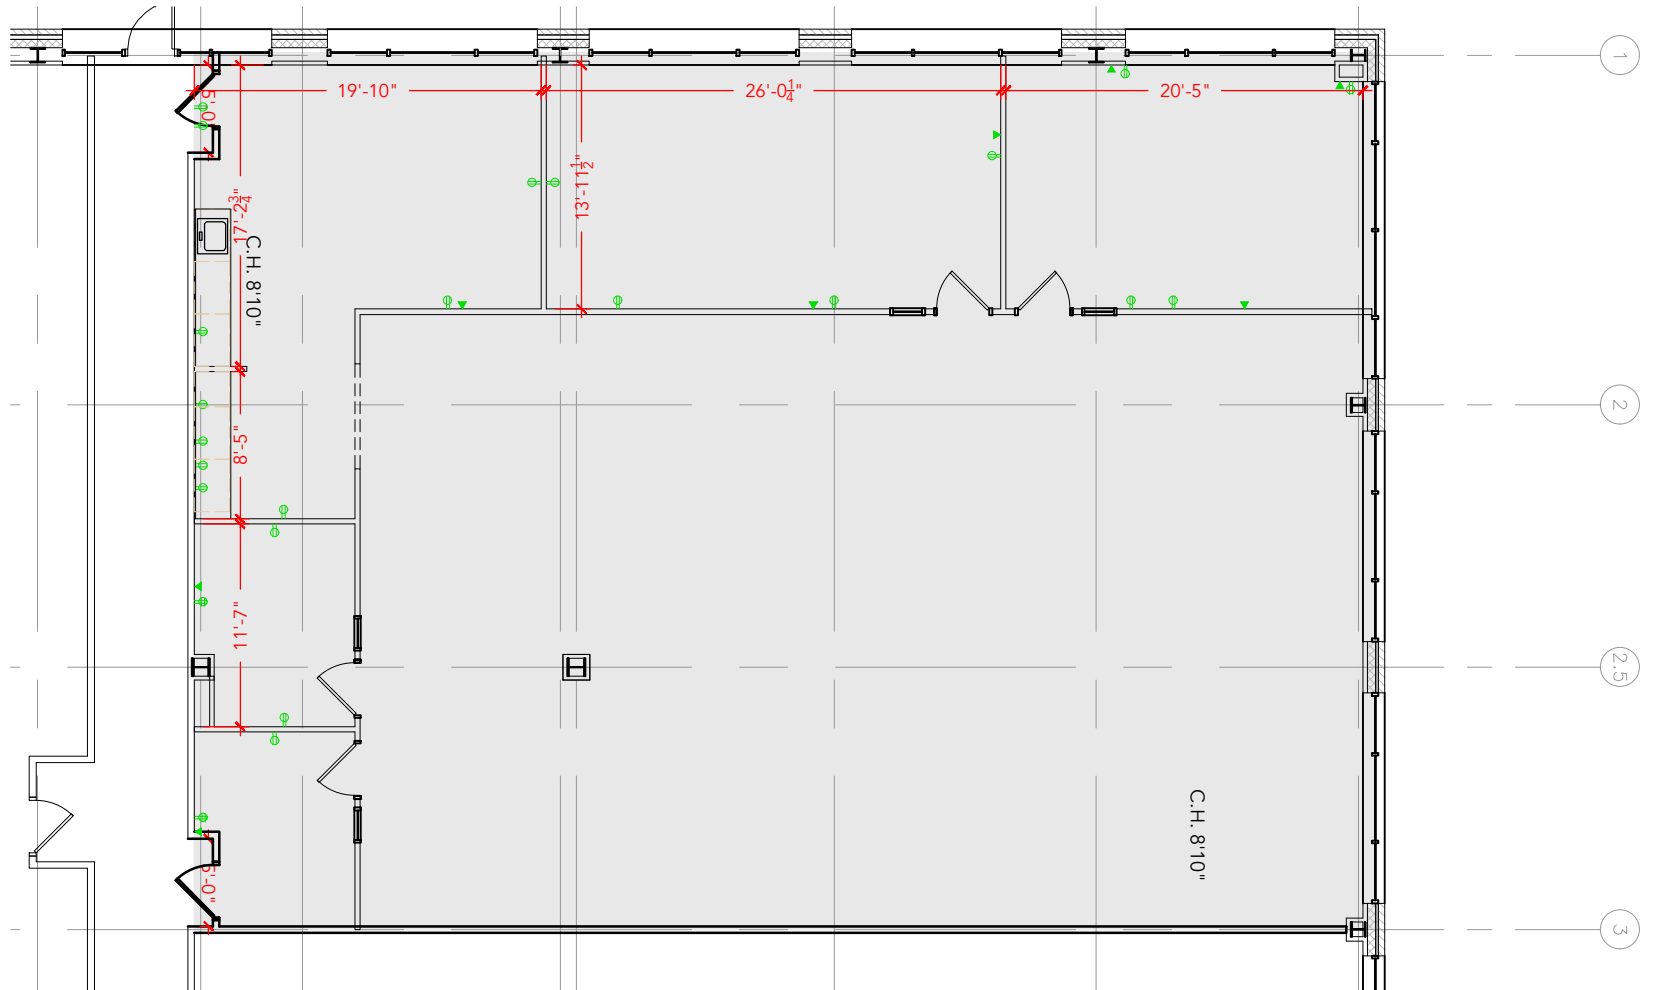

TOTAL SF AVAILABLE - 3,813 RSF(12.5%)

[Click to access 3D model](#)

Key Plan

Floor Plan