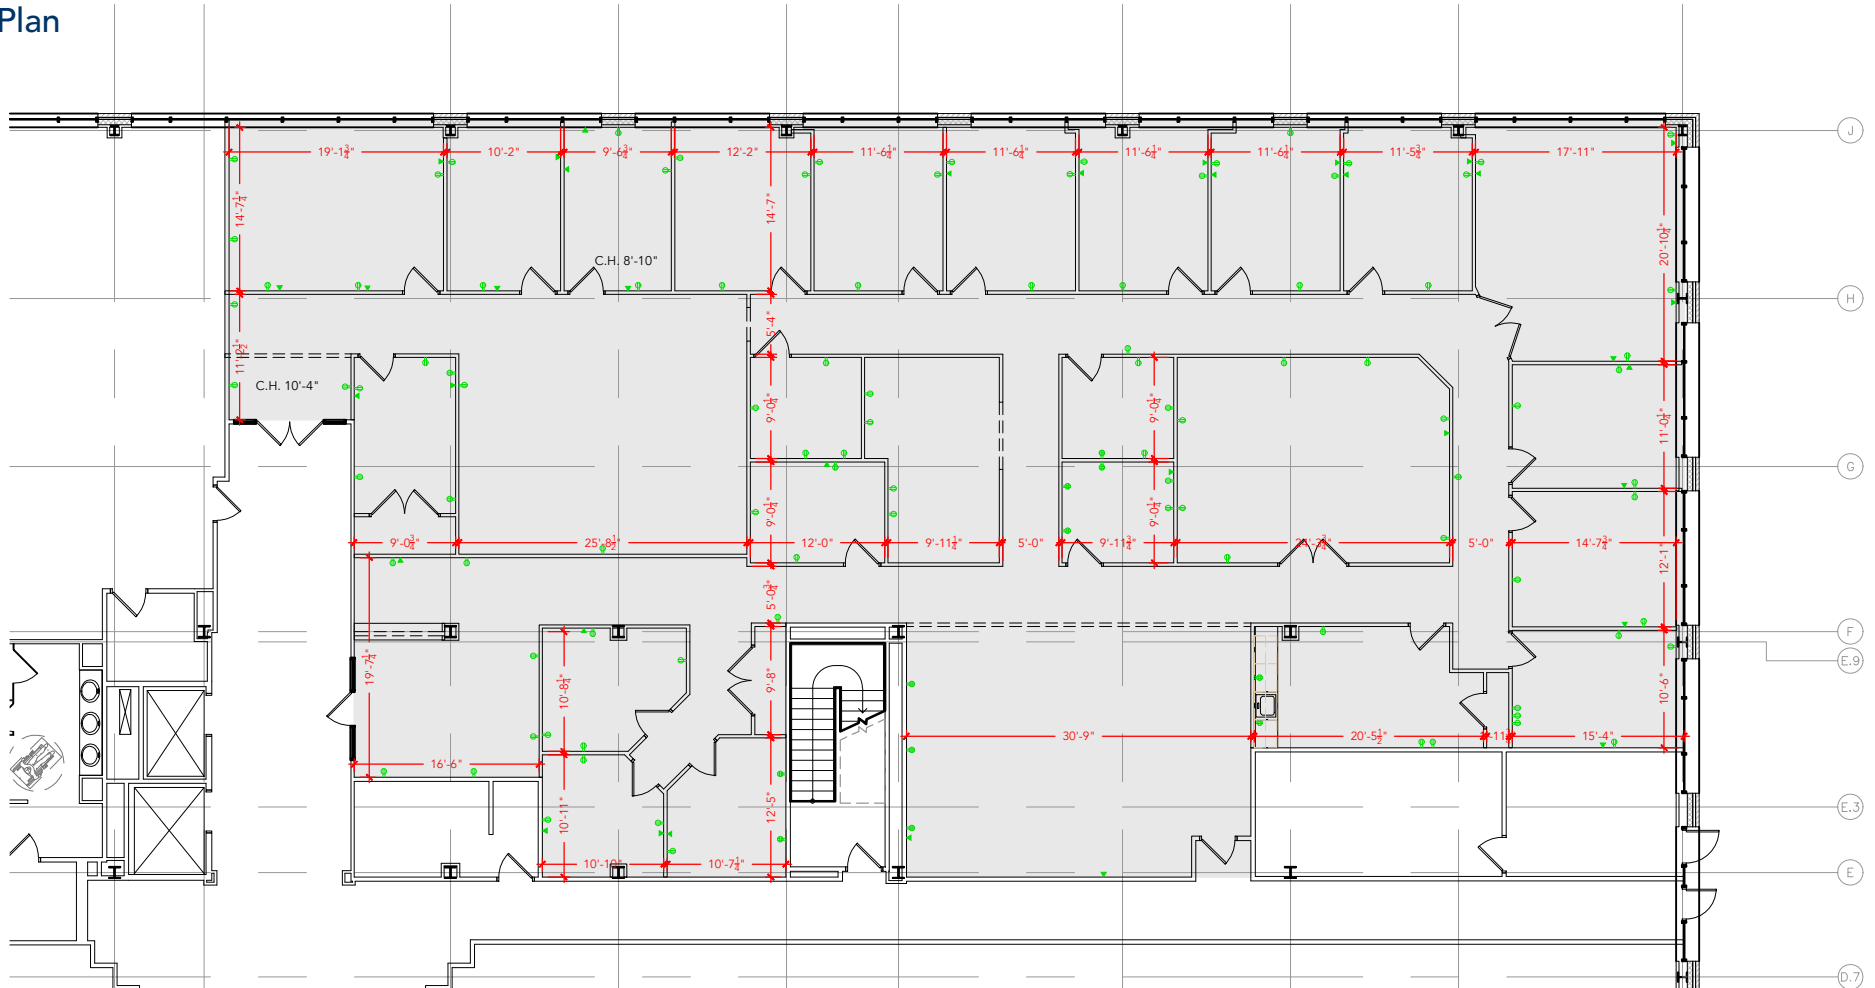

TOTAL SF AVAILABLE - 8,432 RSF(12.5%)

[Click to access 3D model](#)

Key Plan

Floor Plan