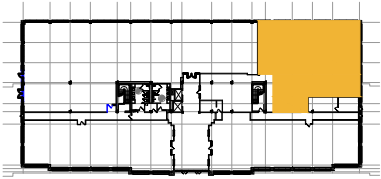

TOTAL SF AVAILABLE - 5,019 RSF(16%)

[Click to access 3D model](#)

Key Plan

Floor Plan