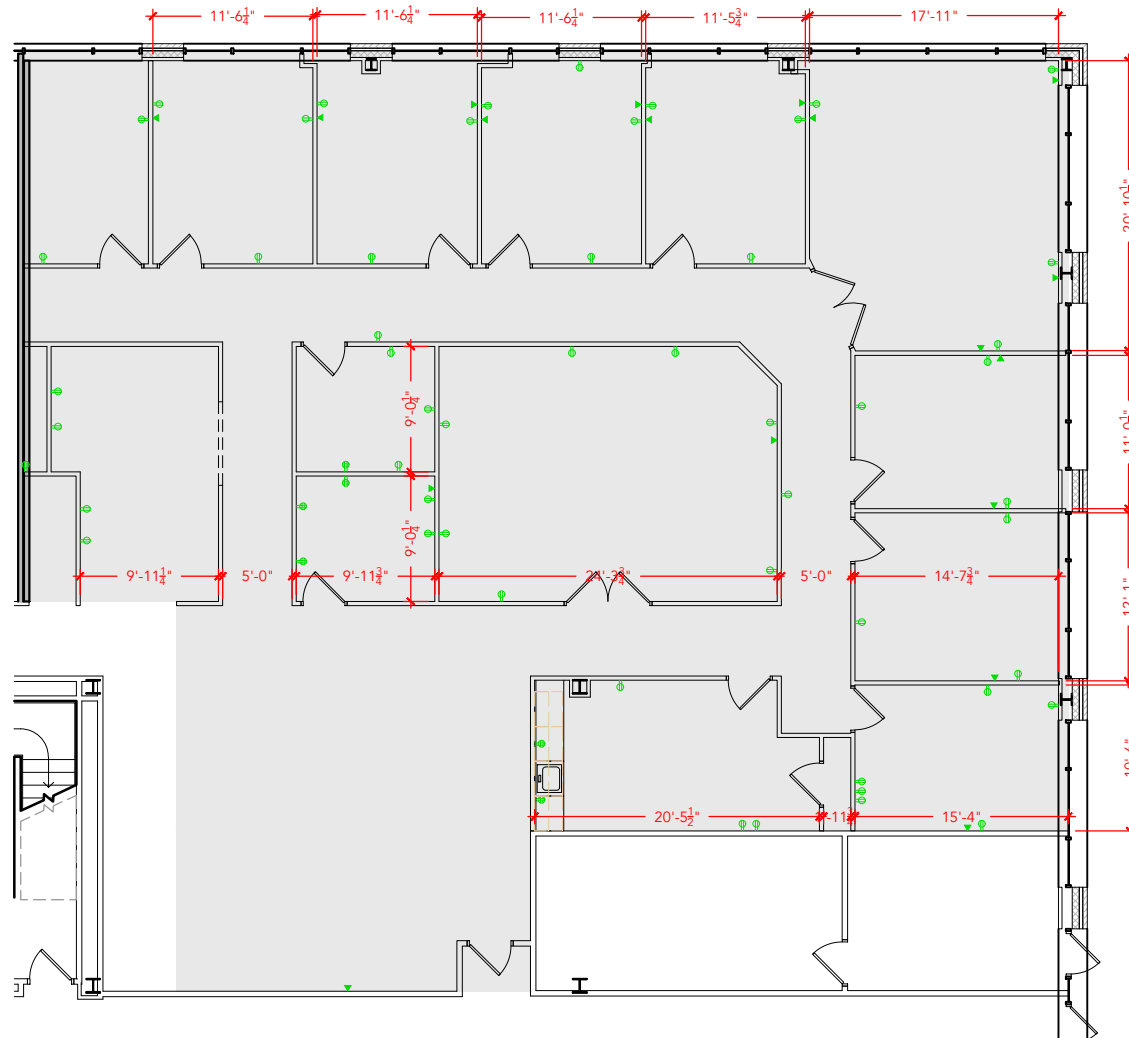

TOTAL SF AVAILABLE - 5,019 RSF(16%)

[Click to access 3D model](#)

Key Plan

Floor Plan