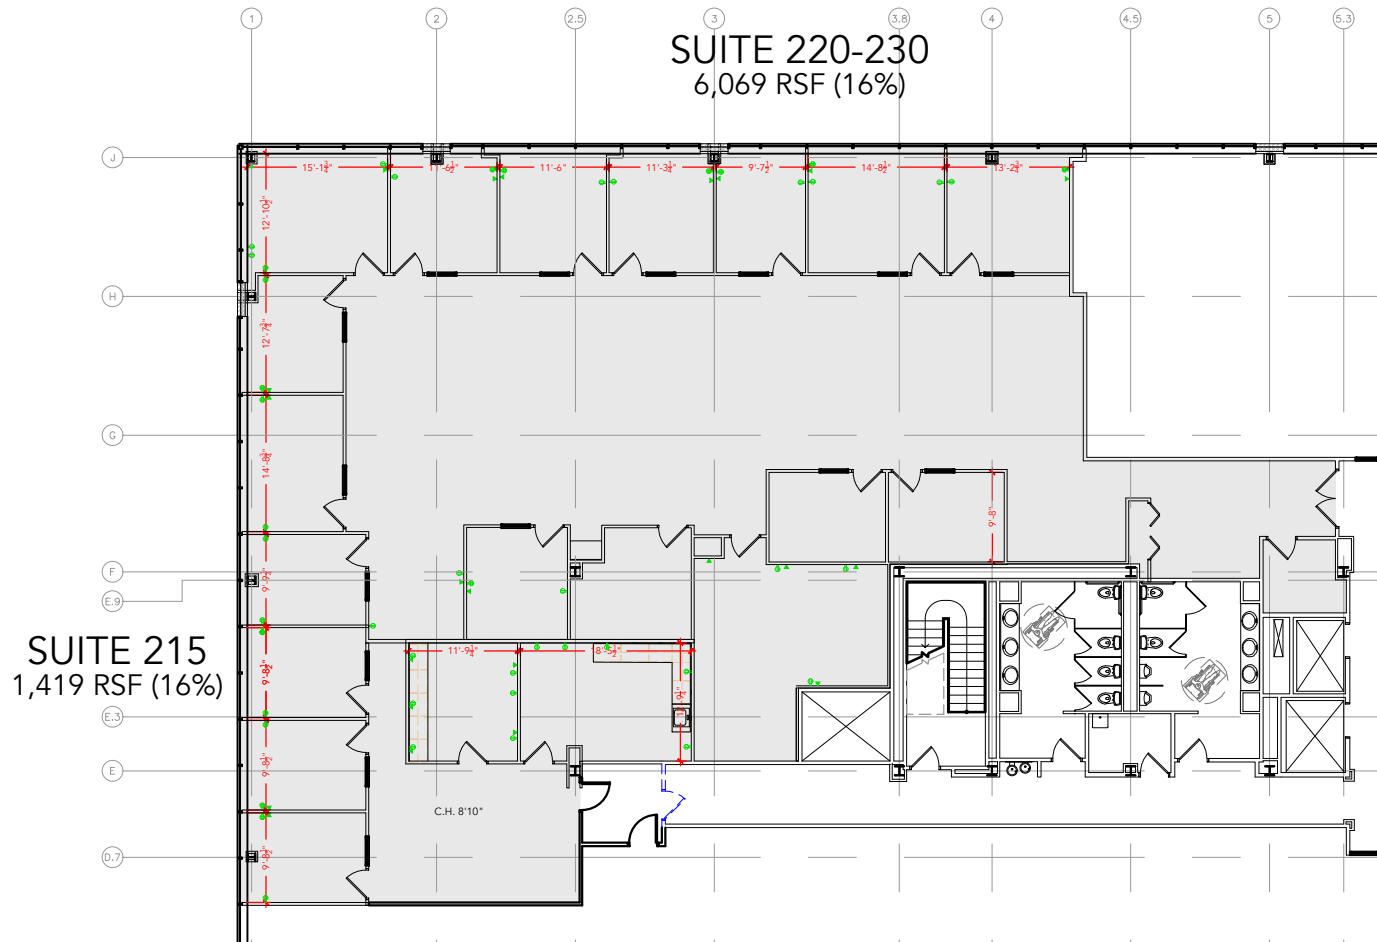

TOTAL SF AVAILABLE - 7,488 RSF(16%)

[Click to access 3D model](#)

Key Plan

Floor Plan