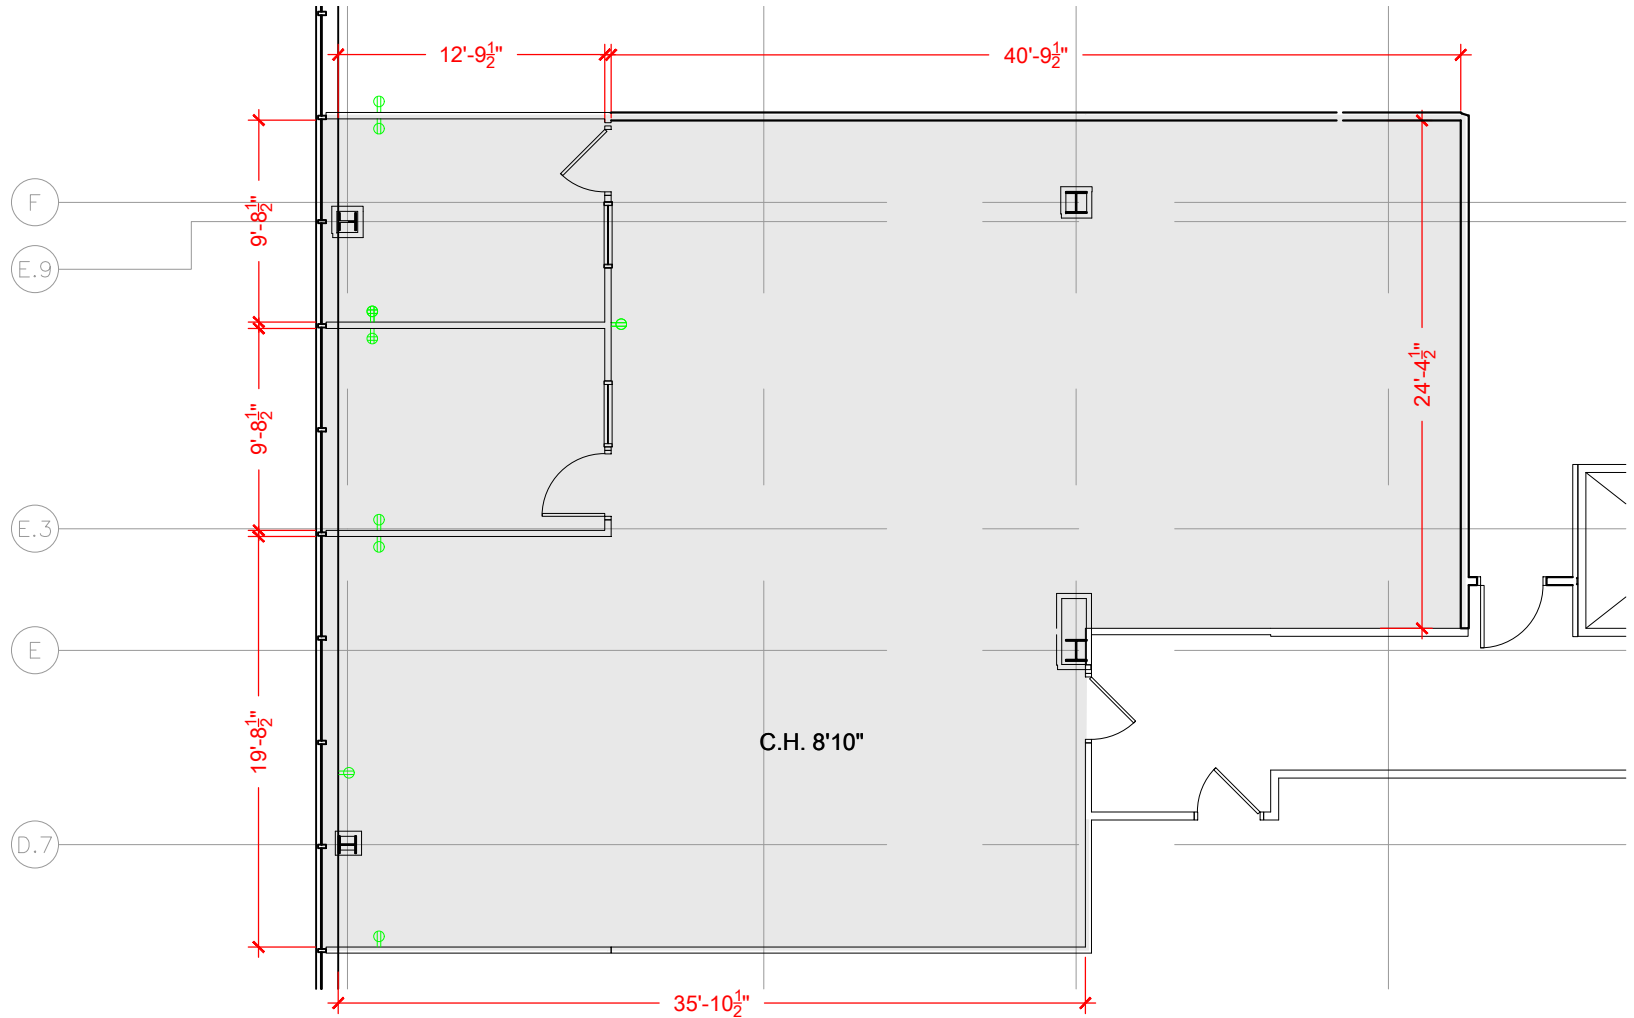

TOTAL SF AVAILABLE - 2,227 RSF(16%)

Key Plan

Floor Plan