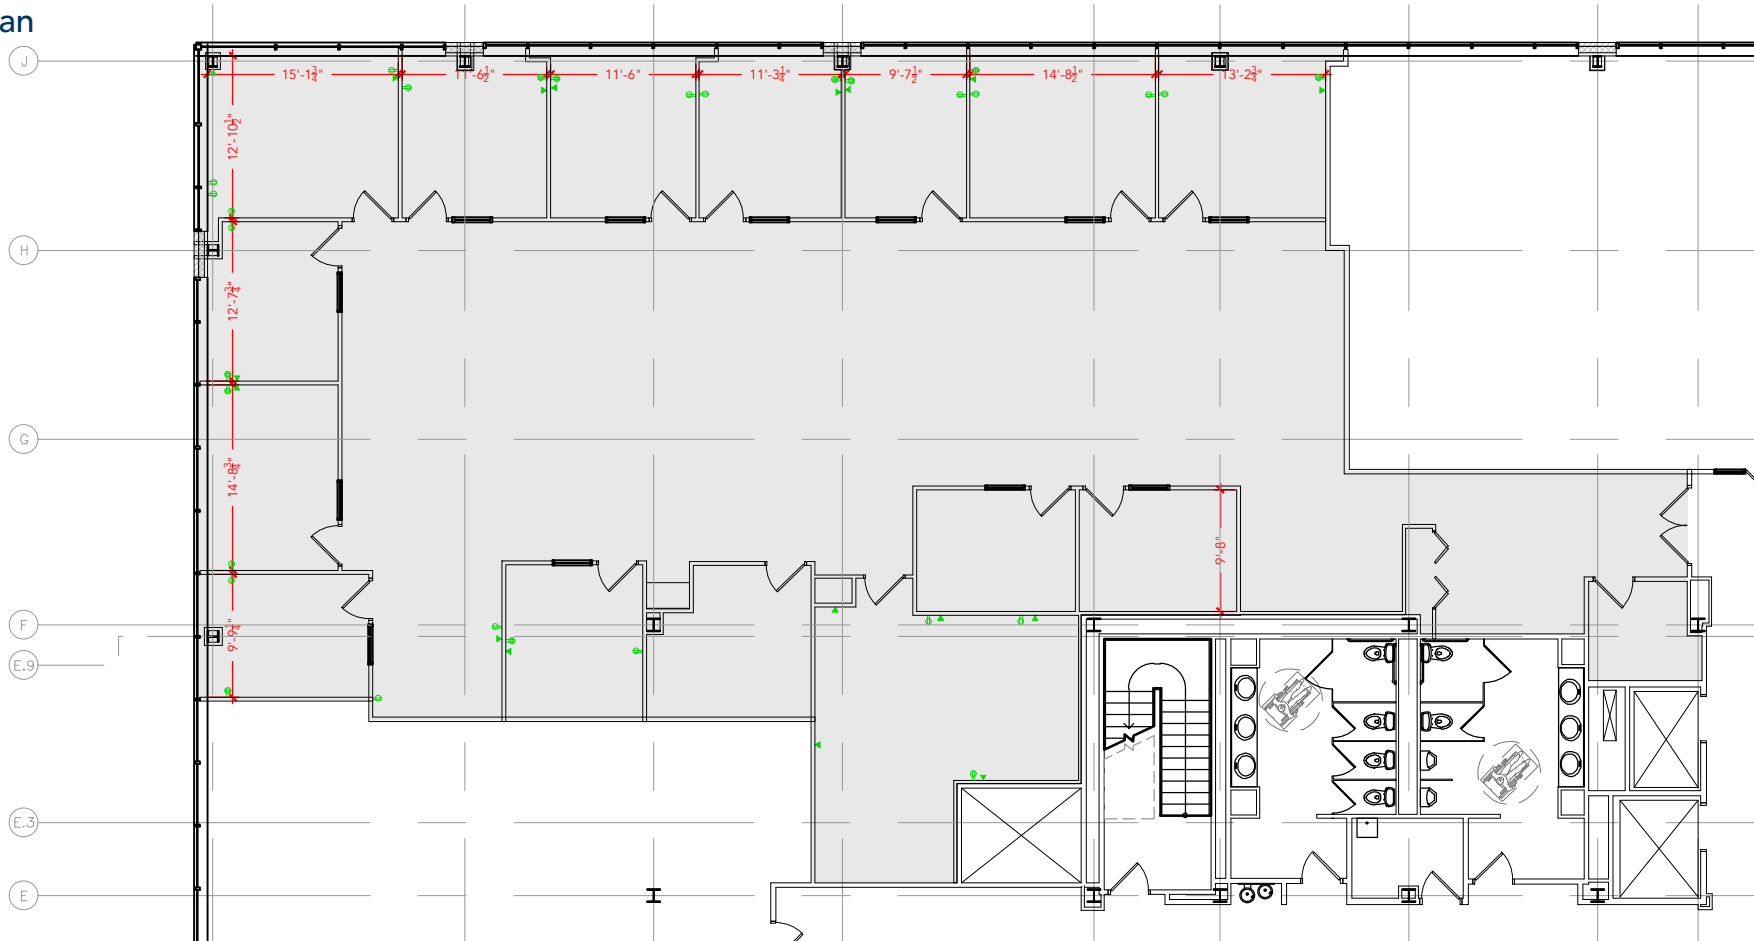

TOTAL SF AVAILABLE - 5,886 RSF(12.5%)

[Click to access 3D model](#)

Key Plan

Floor Plan