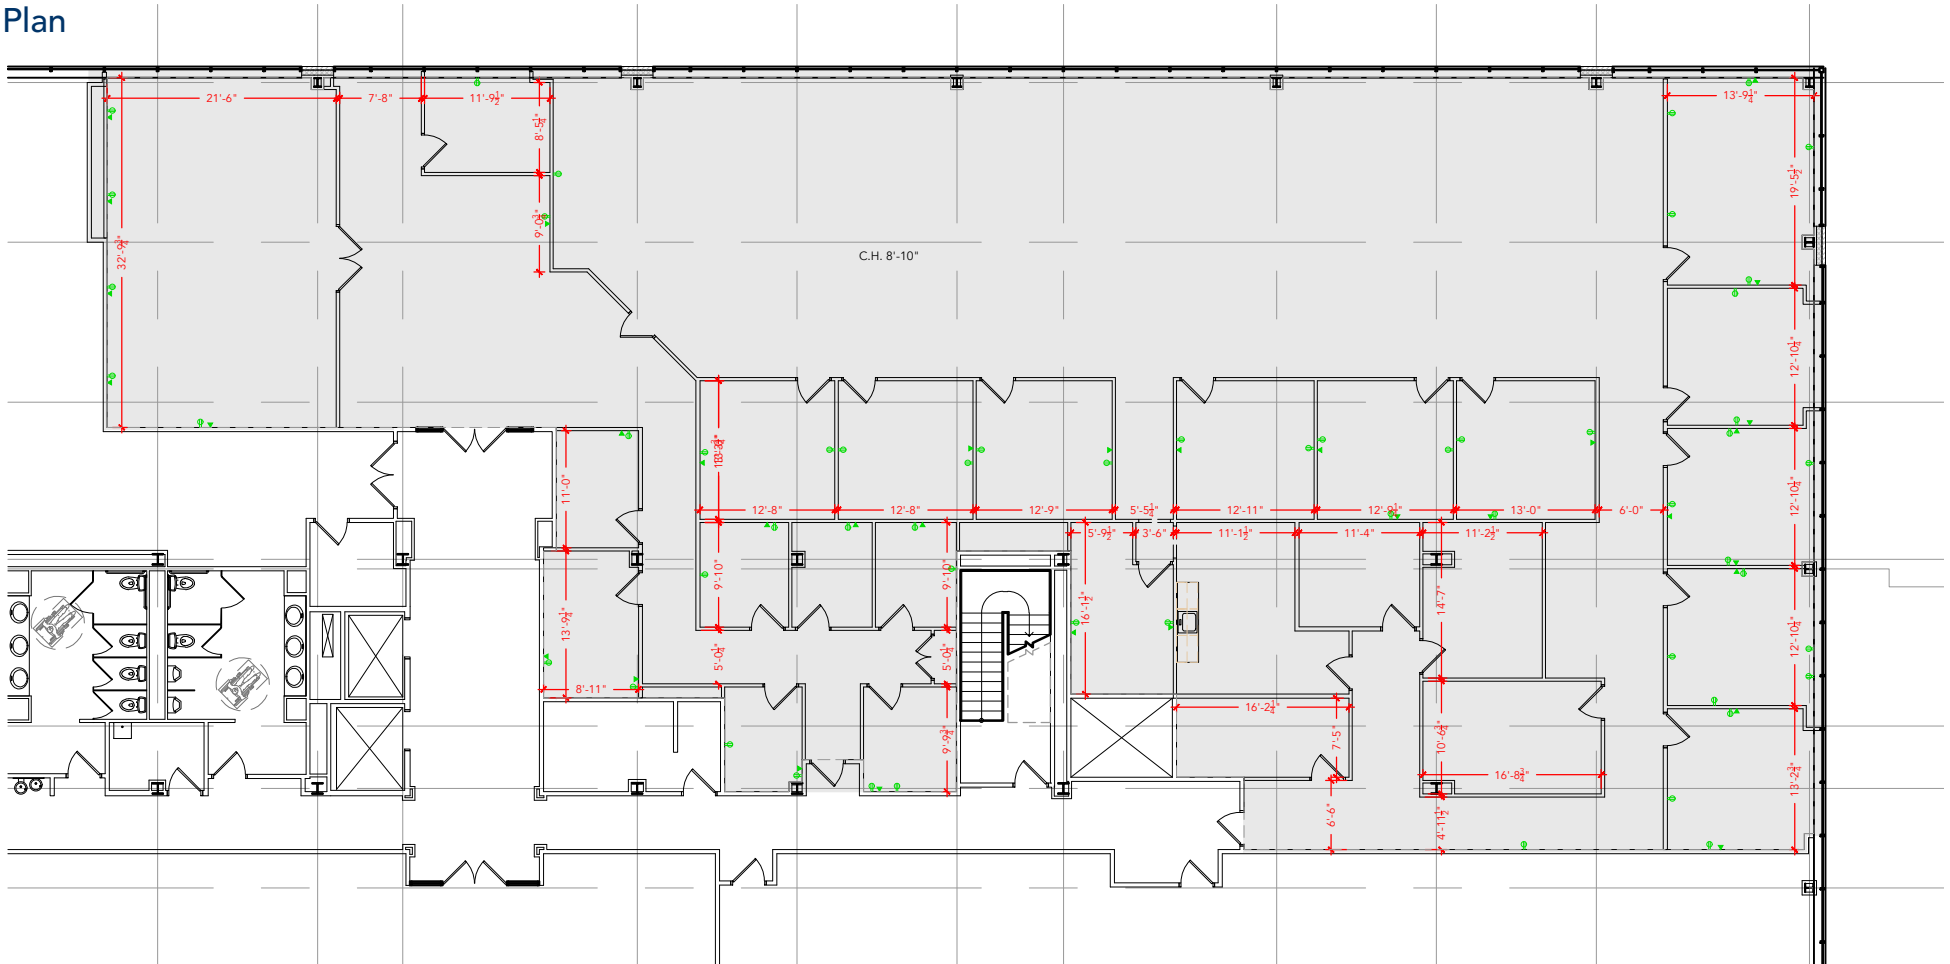

TOTAL SF AVAILABLE - 10,515 RSF (12.5%)

[Click to access 3D model](#)

Key Plan

Floor Plan