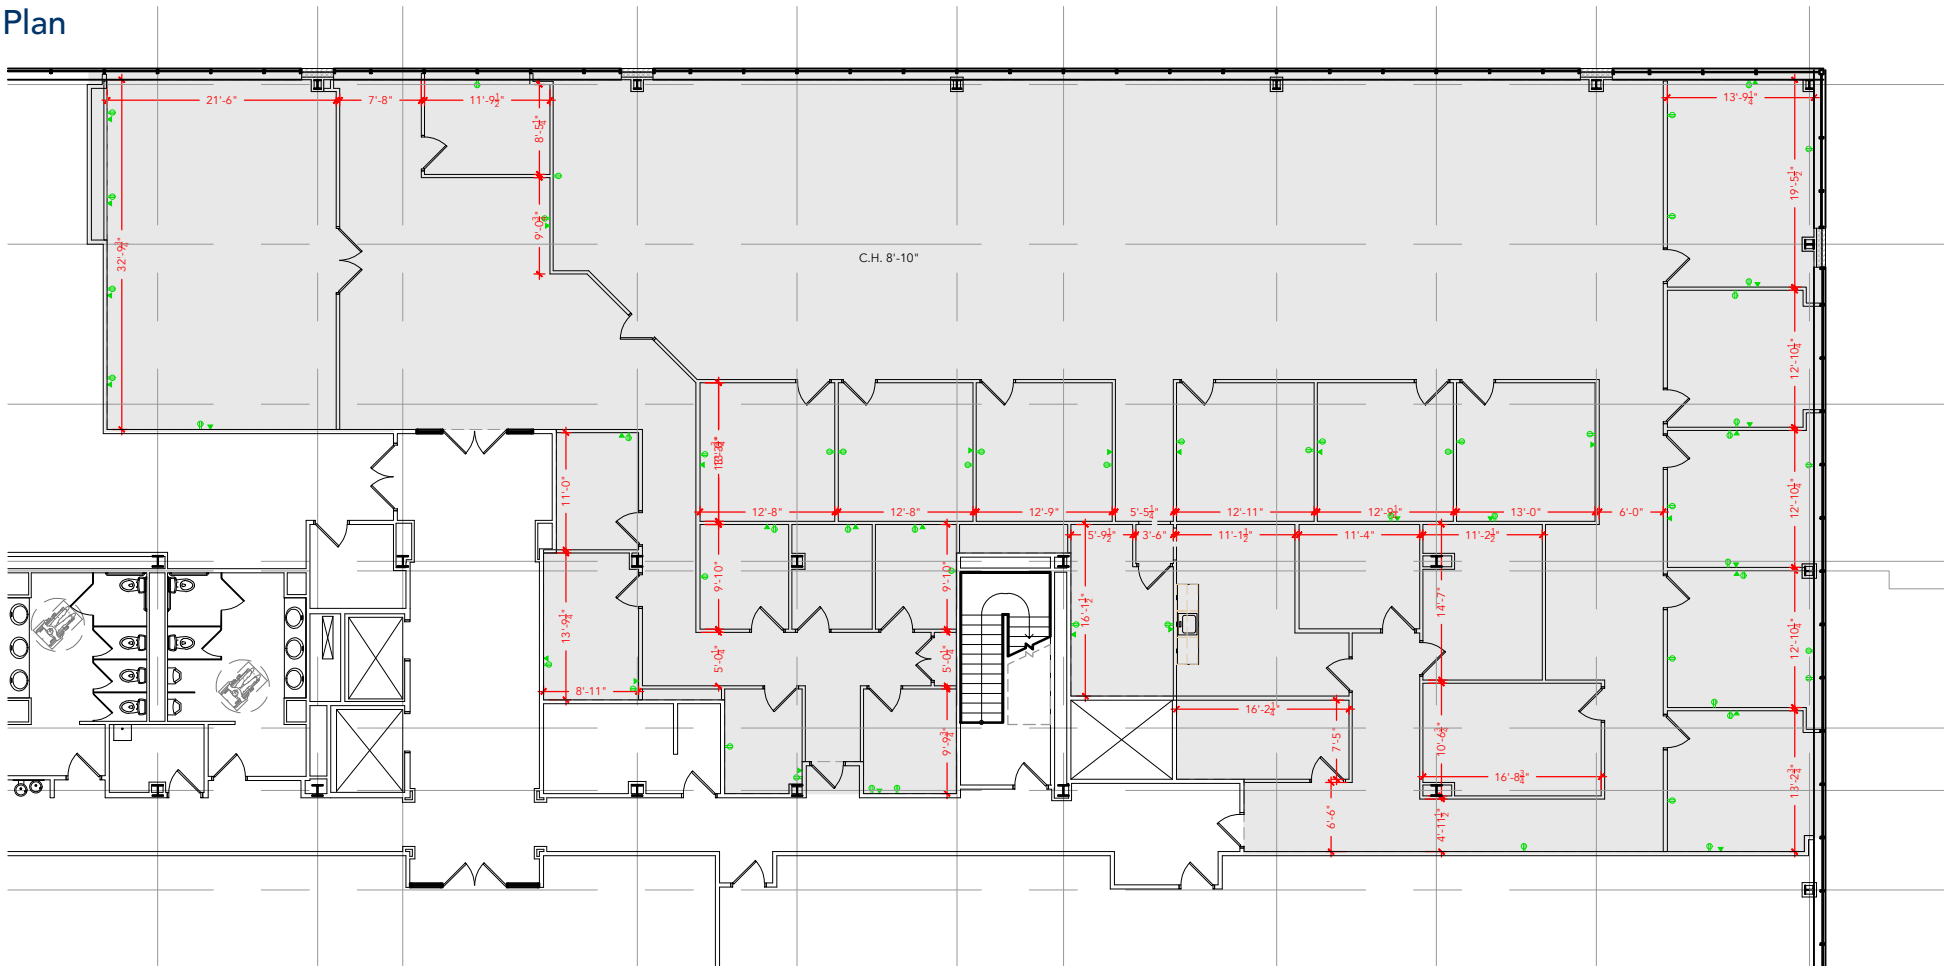

TOTAL SF AVAILABLE - 10,842 RSF(16%)

[Click to access 3D model](#)

Key Plan

Floor Plan