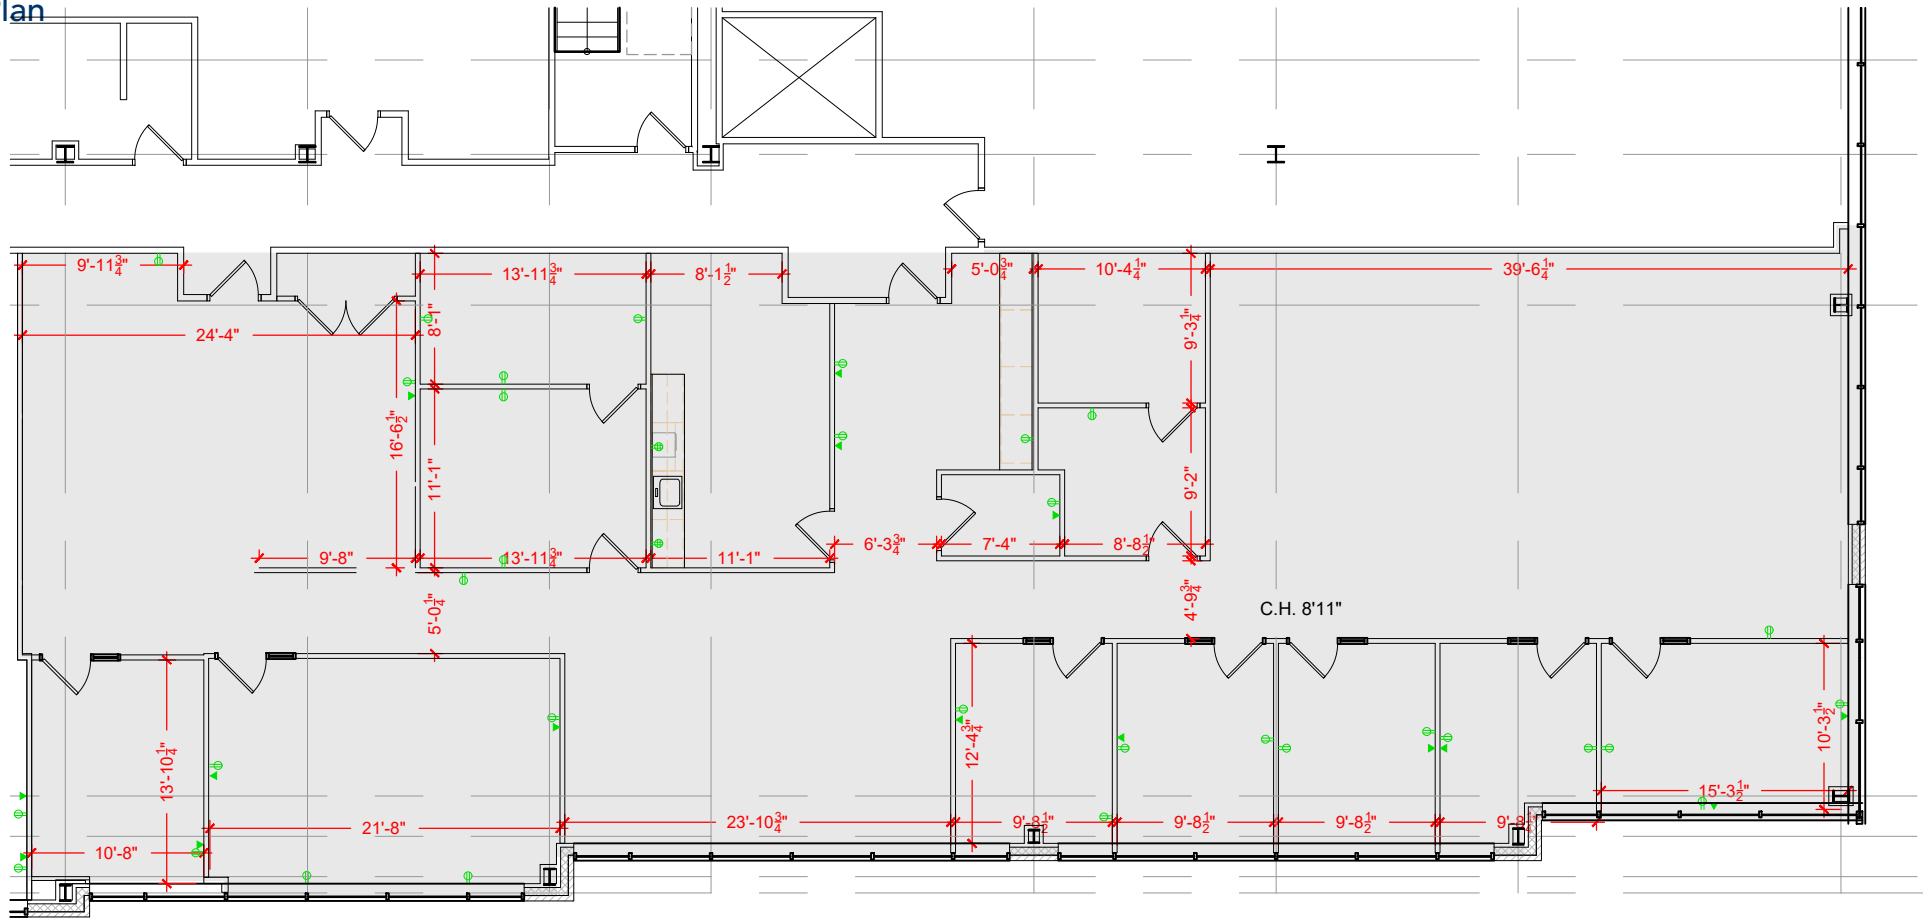

TOTAL SF AVAILABLE - 4,969 RSF(16%)

[Click to access 3D model](#)

Key Plan

Floor Plan