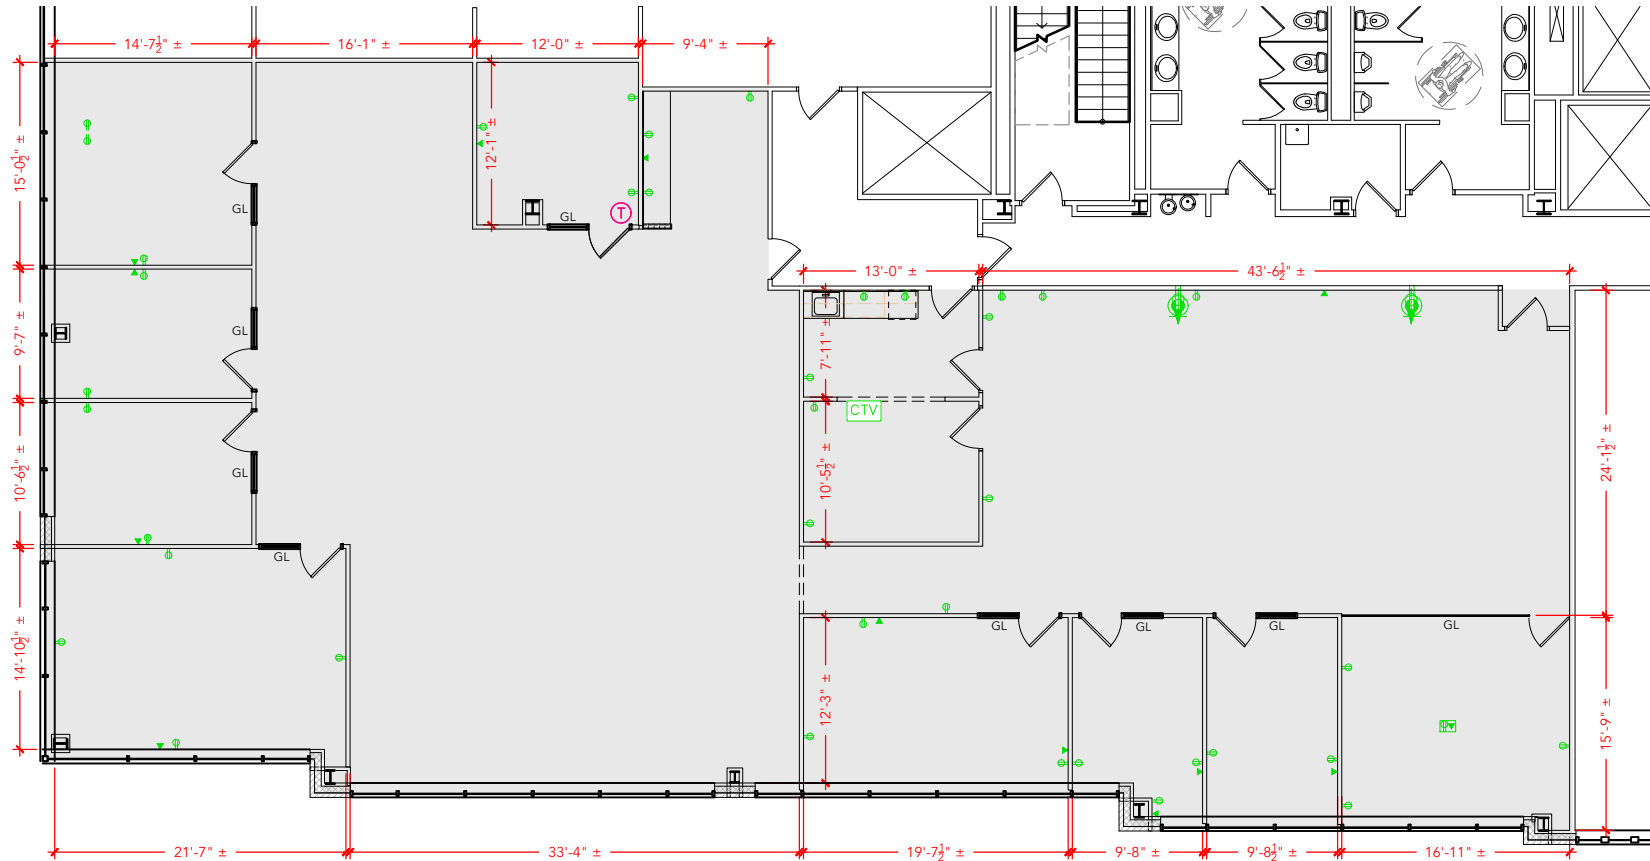

TOTAL SF AVAILABLE -5,981 RSF(16%)

[Click to access 3D model](#)

Key Plan

Floor Plan