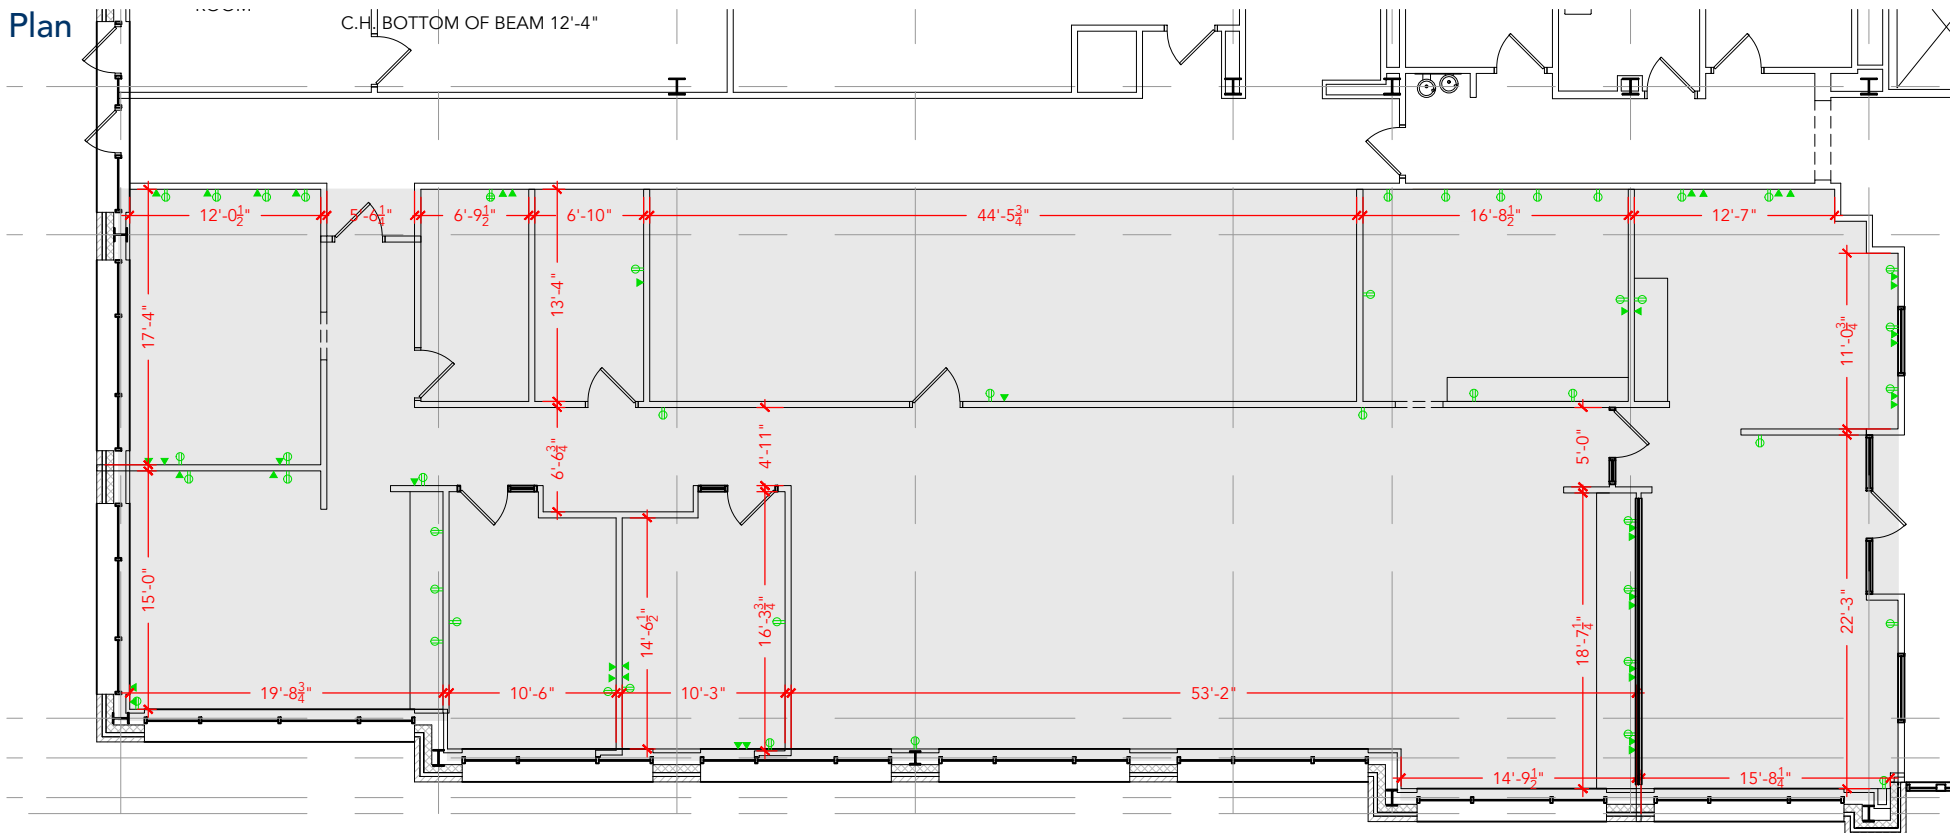

TOTAL SF AVAILABLE - 4,682 RSF(16%)

[Click to access 3D model](#)

Key Plan

## Floor Plan