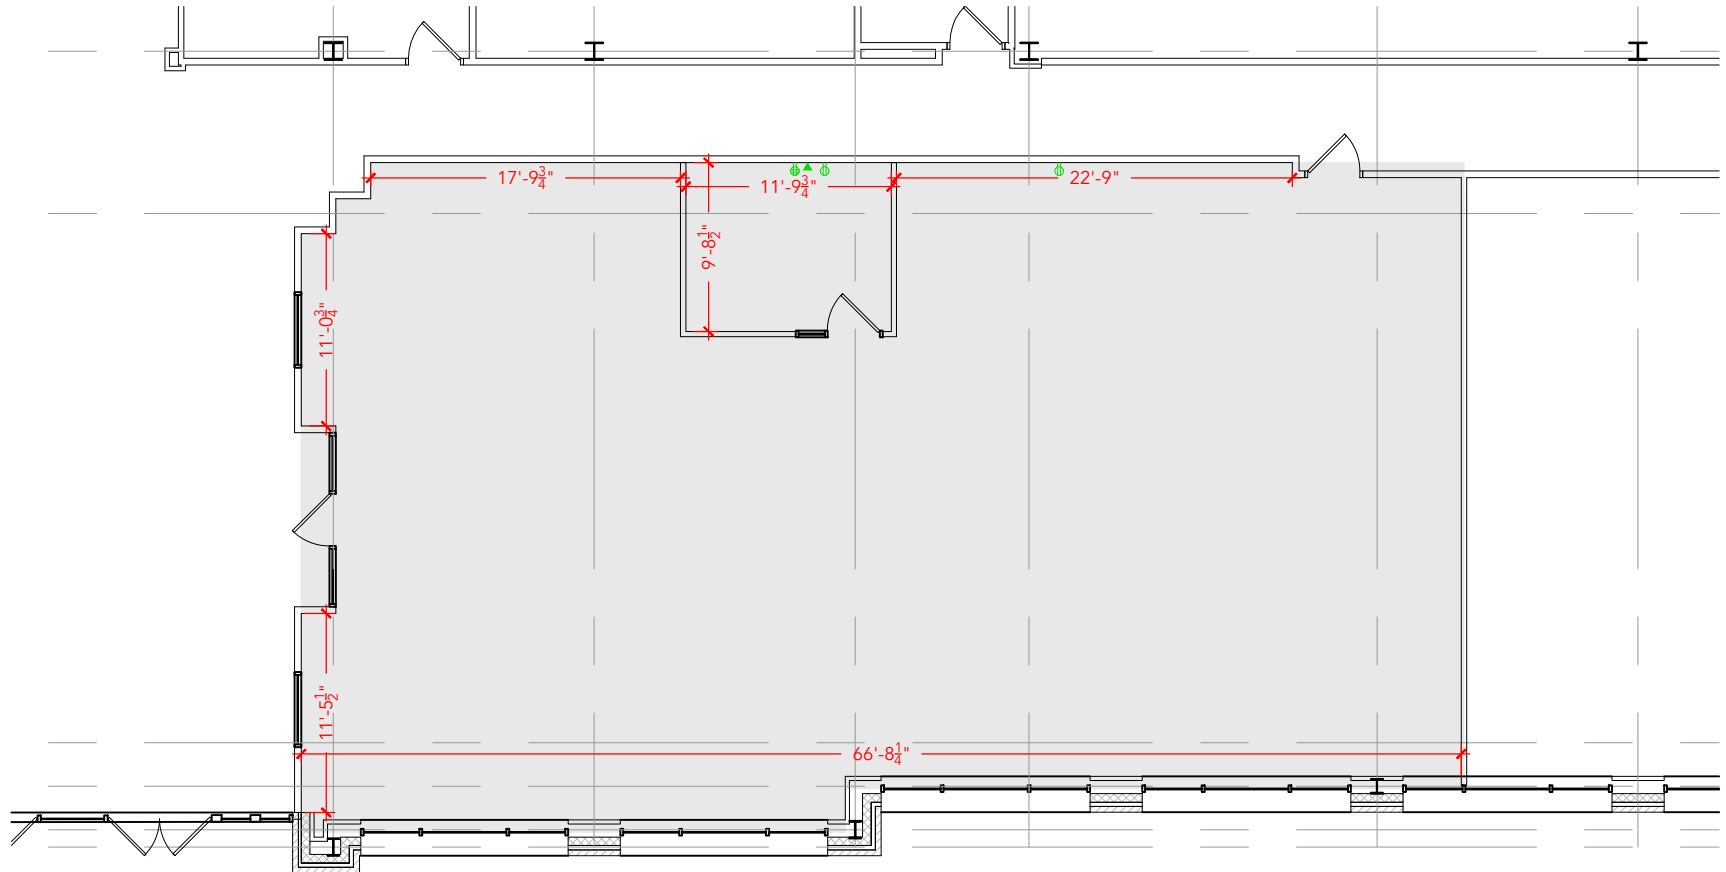

TOTAL SF AVAILABLE - 2,780 RSF(12.5%)

[Click to access 3D model](#)

Key Plan

## Floor Plan