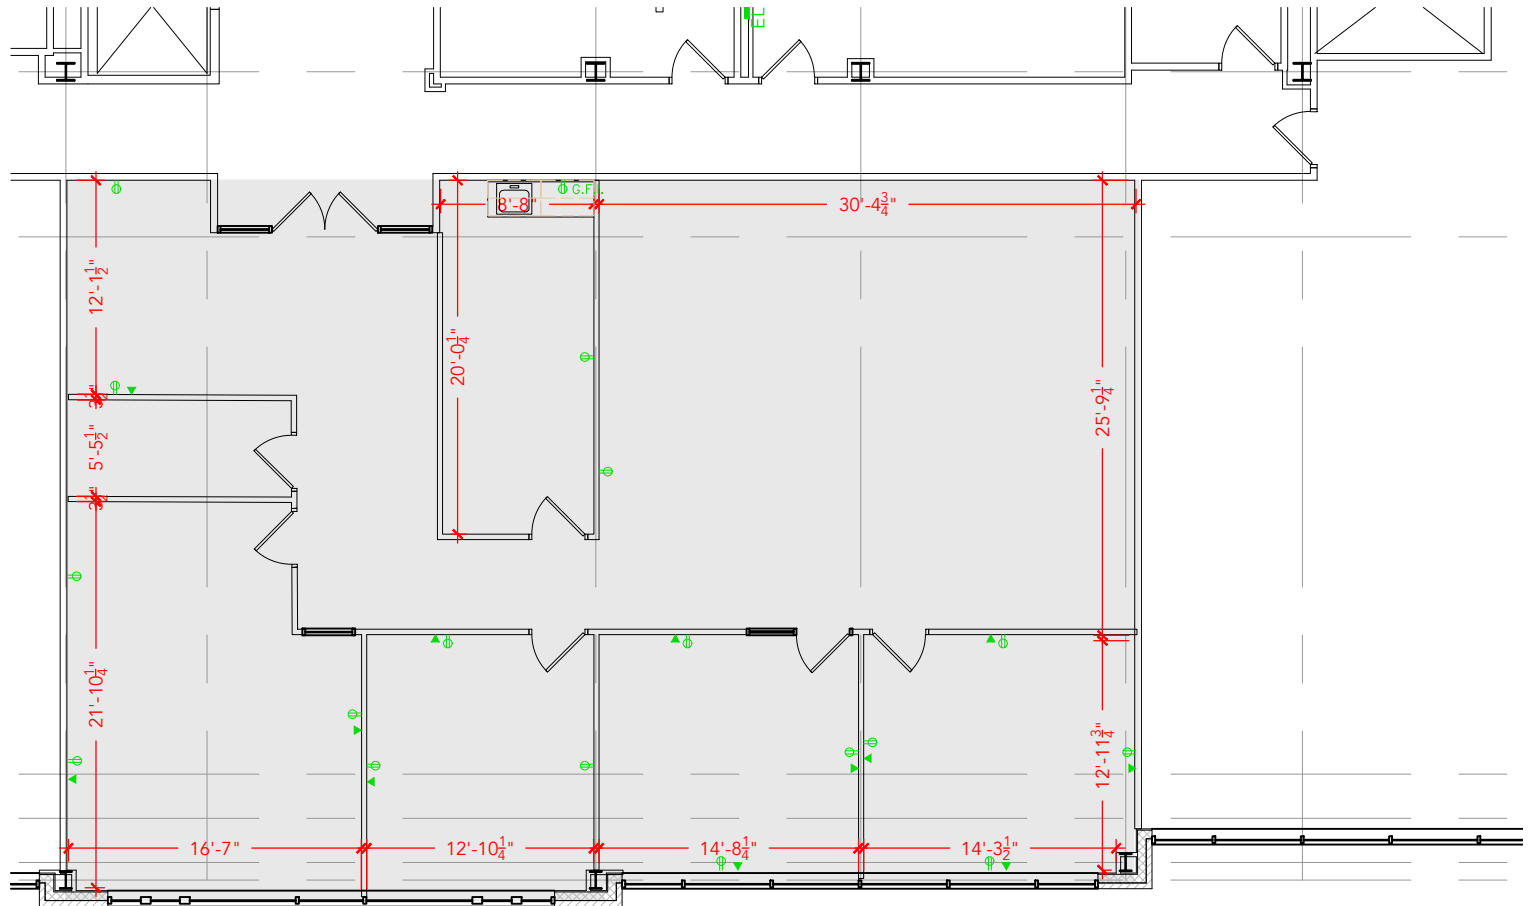

TOTAL SF AVAILABLE - 2,839 RSF(16%)

[Click to access 3D model](#)

Key Plan

Floor Plan