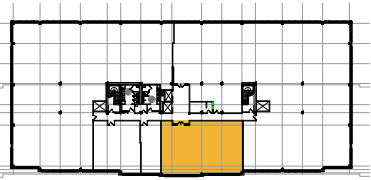

TOTAL SF AVAILABLE - 2,839 RSF(16%)

[Click to access 3D model](#)

Key Plan

Floor Plan