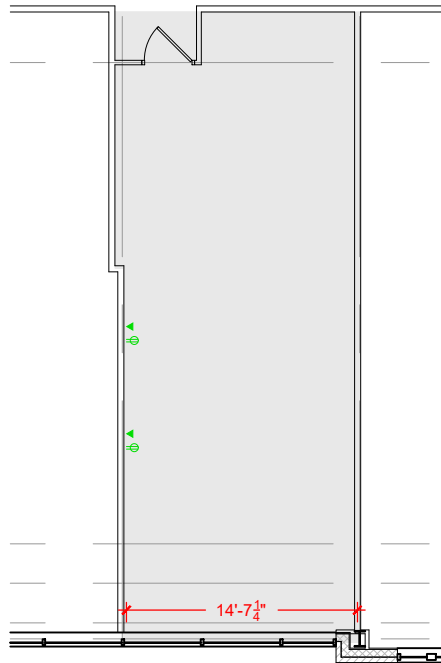

TOTAL SF AVAILABLE - 698 RSF(16%)

[Click to access 3D model](#)

Key Plan

Floor Plan