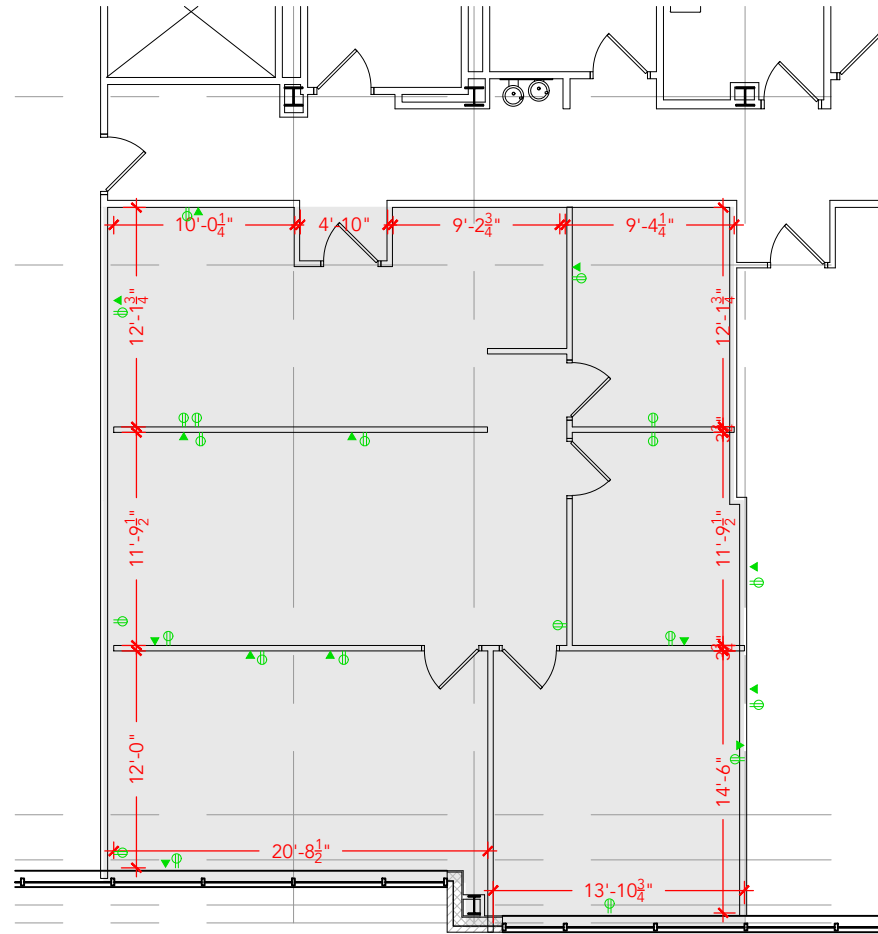

TOTAL SF AVAILABLE - 1,566 RSF(16%)

[Click to access 3D model](#)

Key Plan

Floor Plan