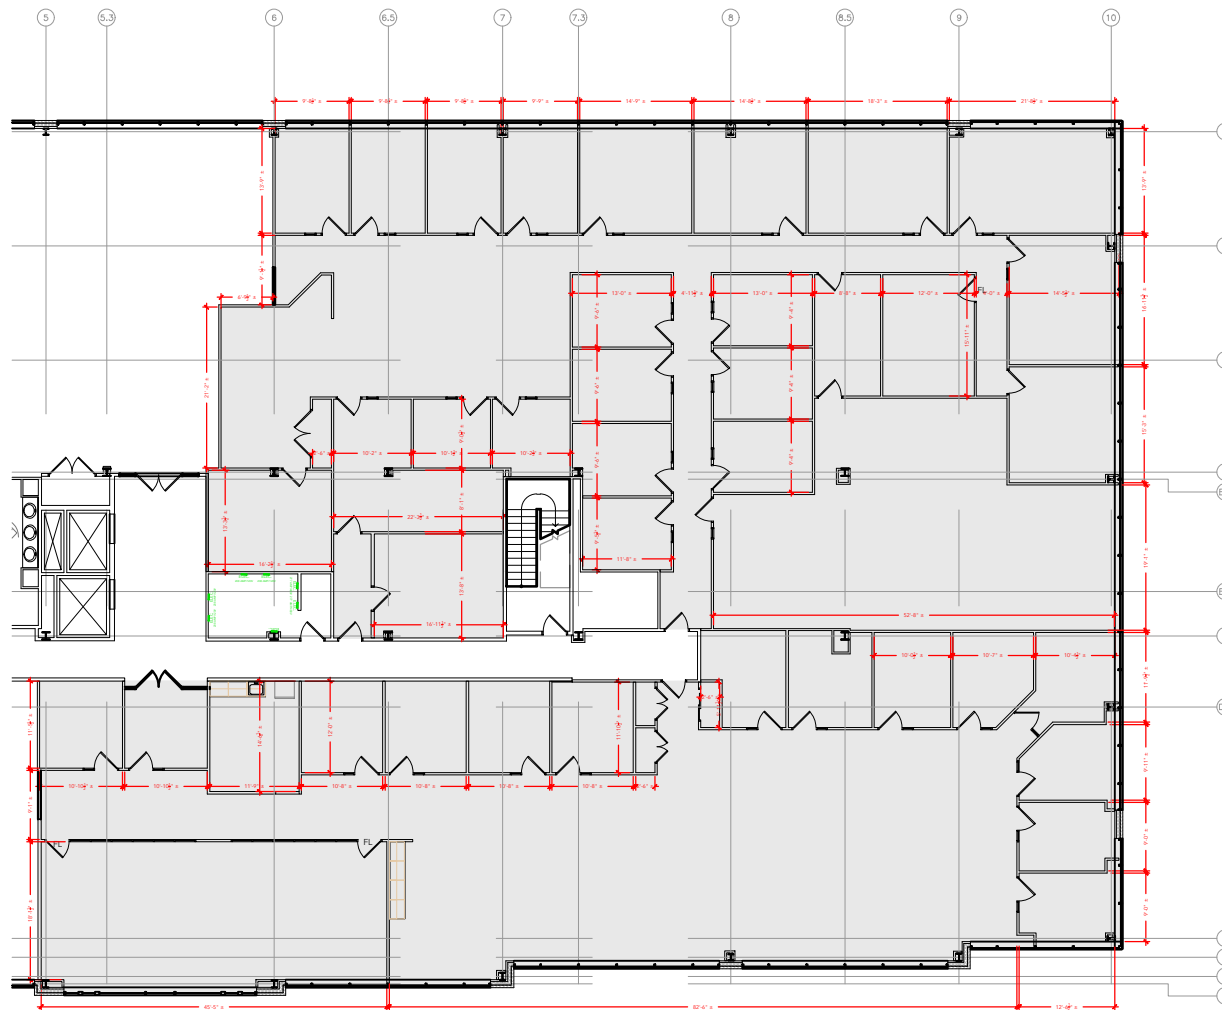

TOTAL SF AVAILABLE -15,306 RSF (16%)

[Click to access 3D model](#)

Key Plan

Floor Plan