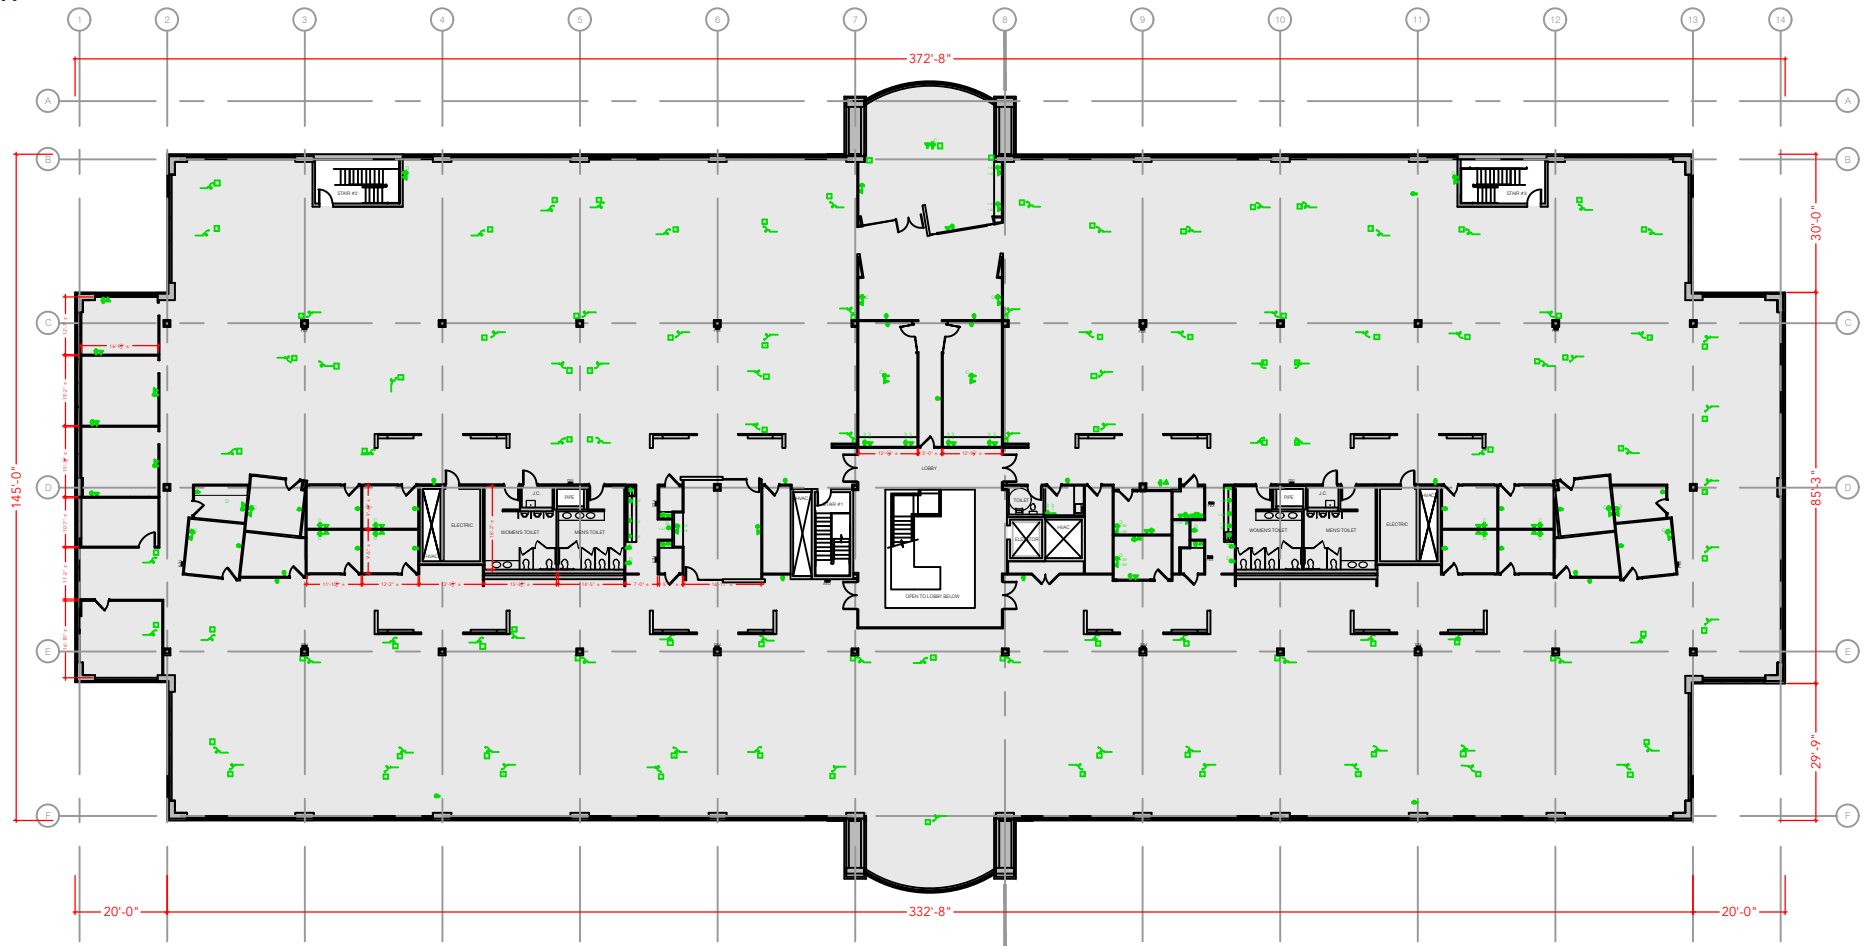

TOTAL SF AVAILABLE -55,031 RSF(9%)

[Click to access 3D model](#)

Key Plan

Floor Plan