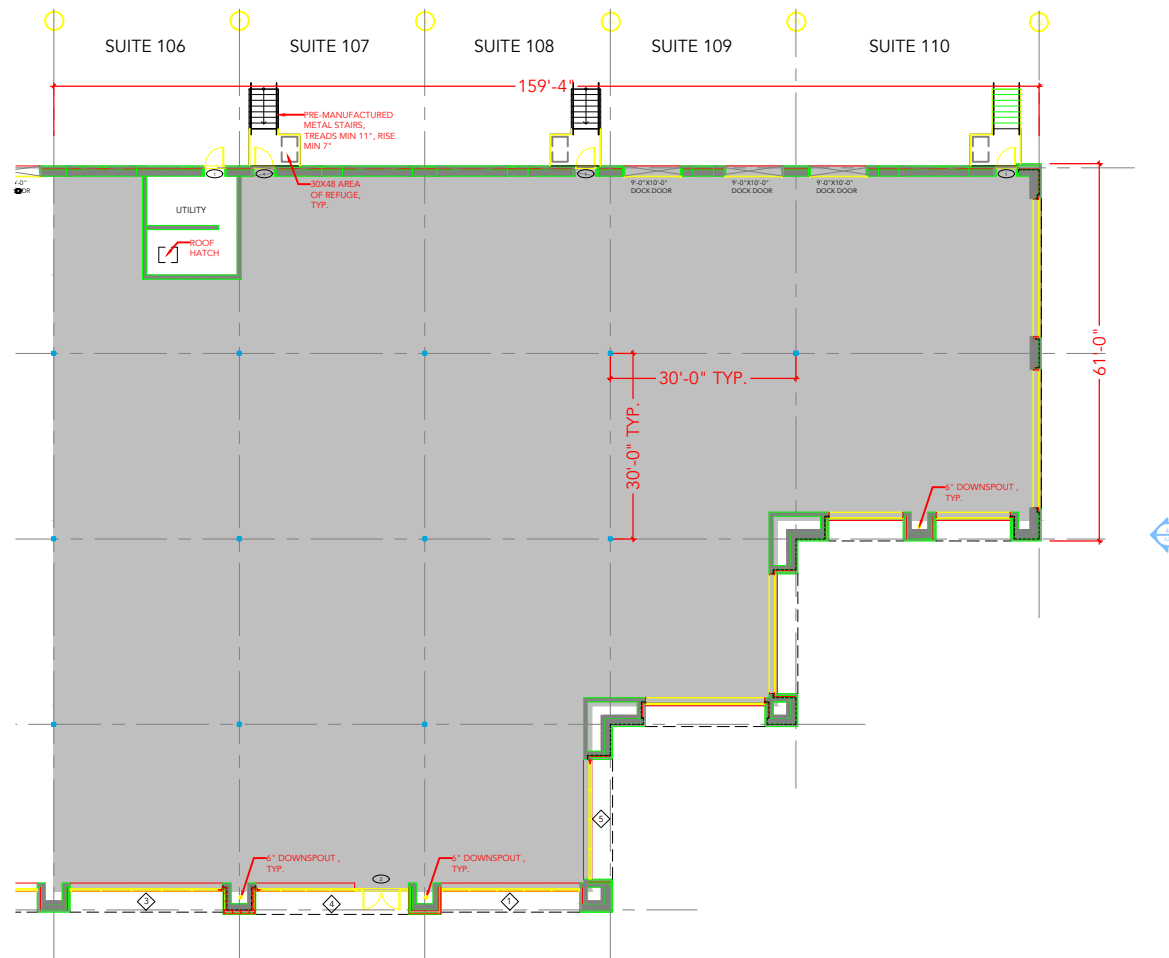

TOTAL SF AVAILABLE - 15,136 SF

OFFICE - 0,000 SF

WAREHOUSE - 15,136 SF

[Click to access 3D model](#)

Key Plan

Floor Plan