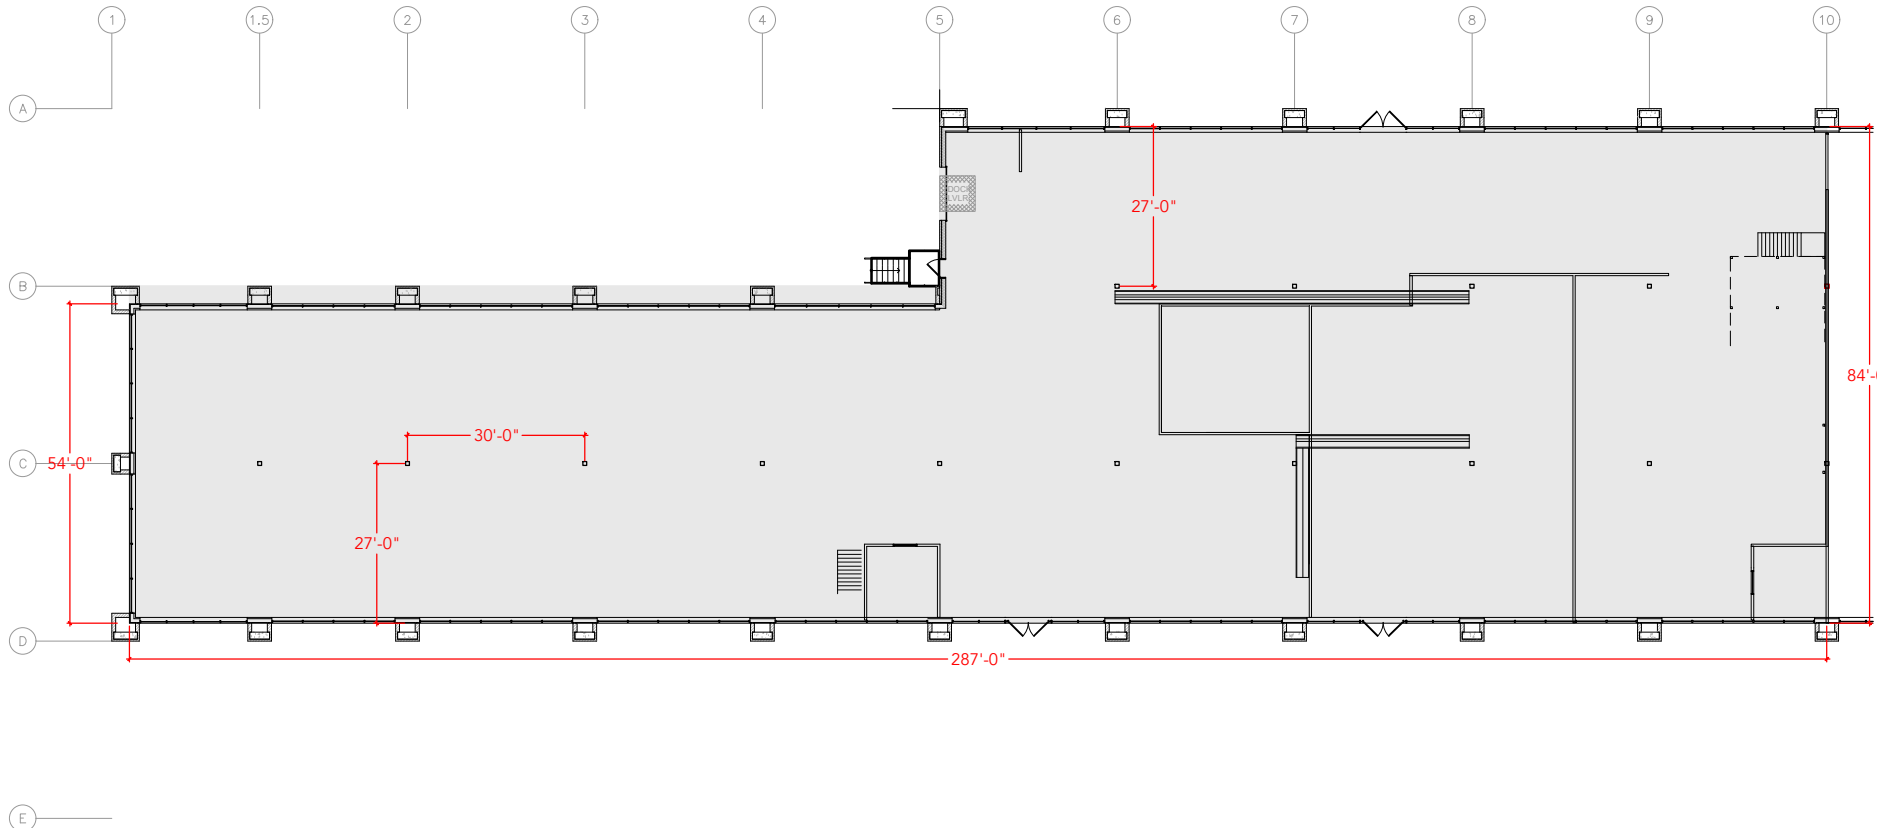

**TOTAL SF AVAILABLE - 20,410 SF**

**OFFICE - 0,000 SF**

**WAREHOUSE - 20,410 SF**

[Click to access 3D model](#)

Key Plan

Floor Plan