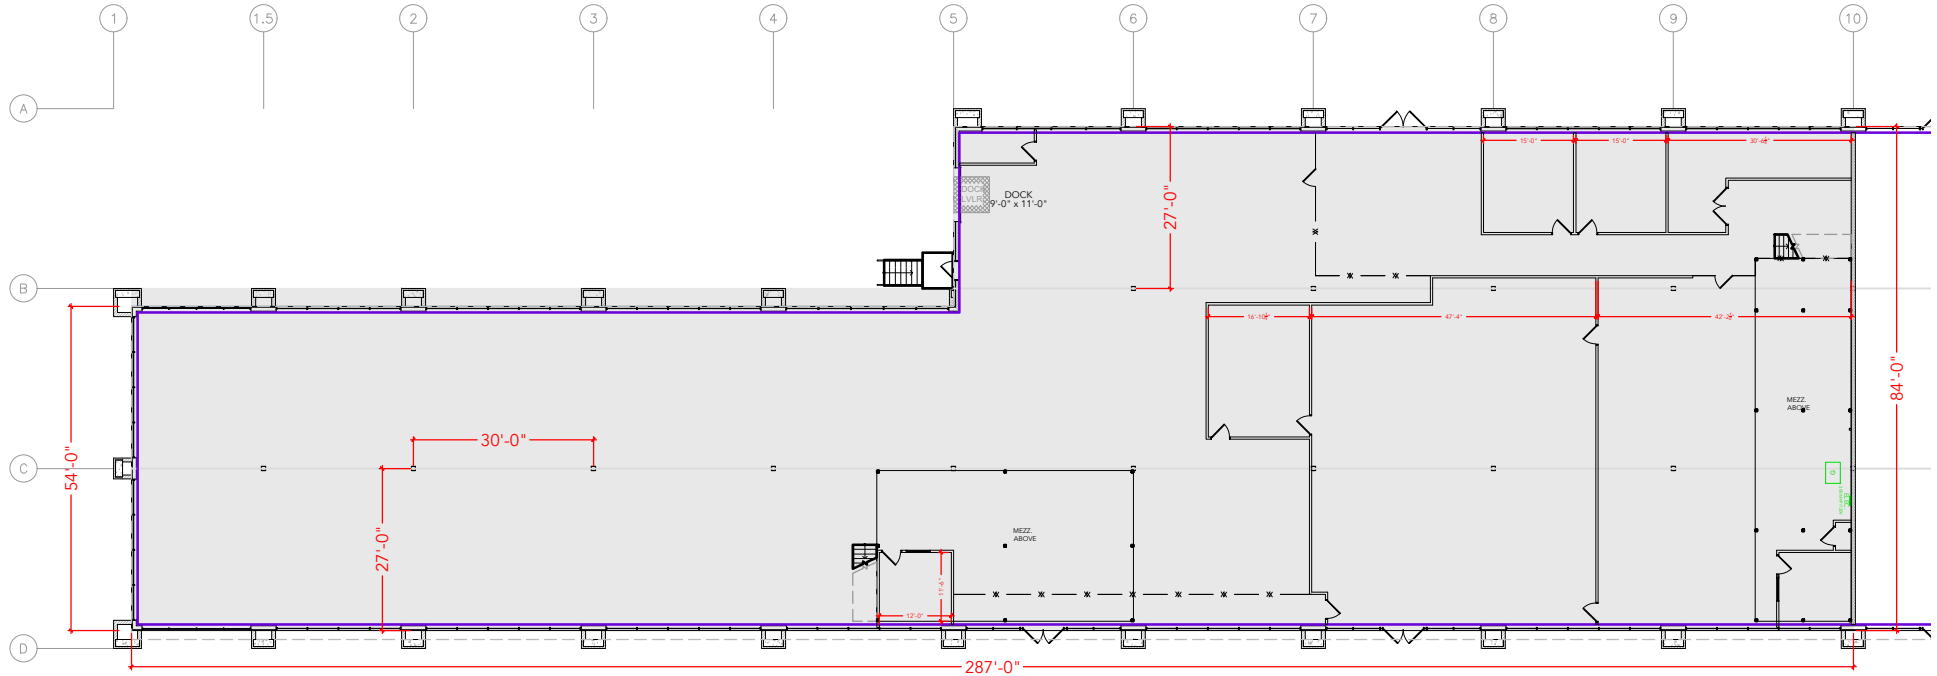

TOTAL SF AVAILABLE - 20,410 SF

OFFICE - 0,000 SF
WAREHOUSE - 20,410 SF

[Click to access 3D model](#)

Key Plan

Floor Plan