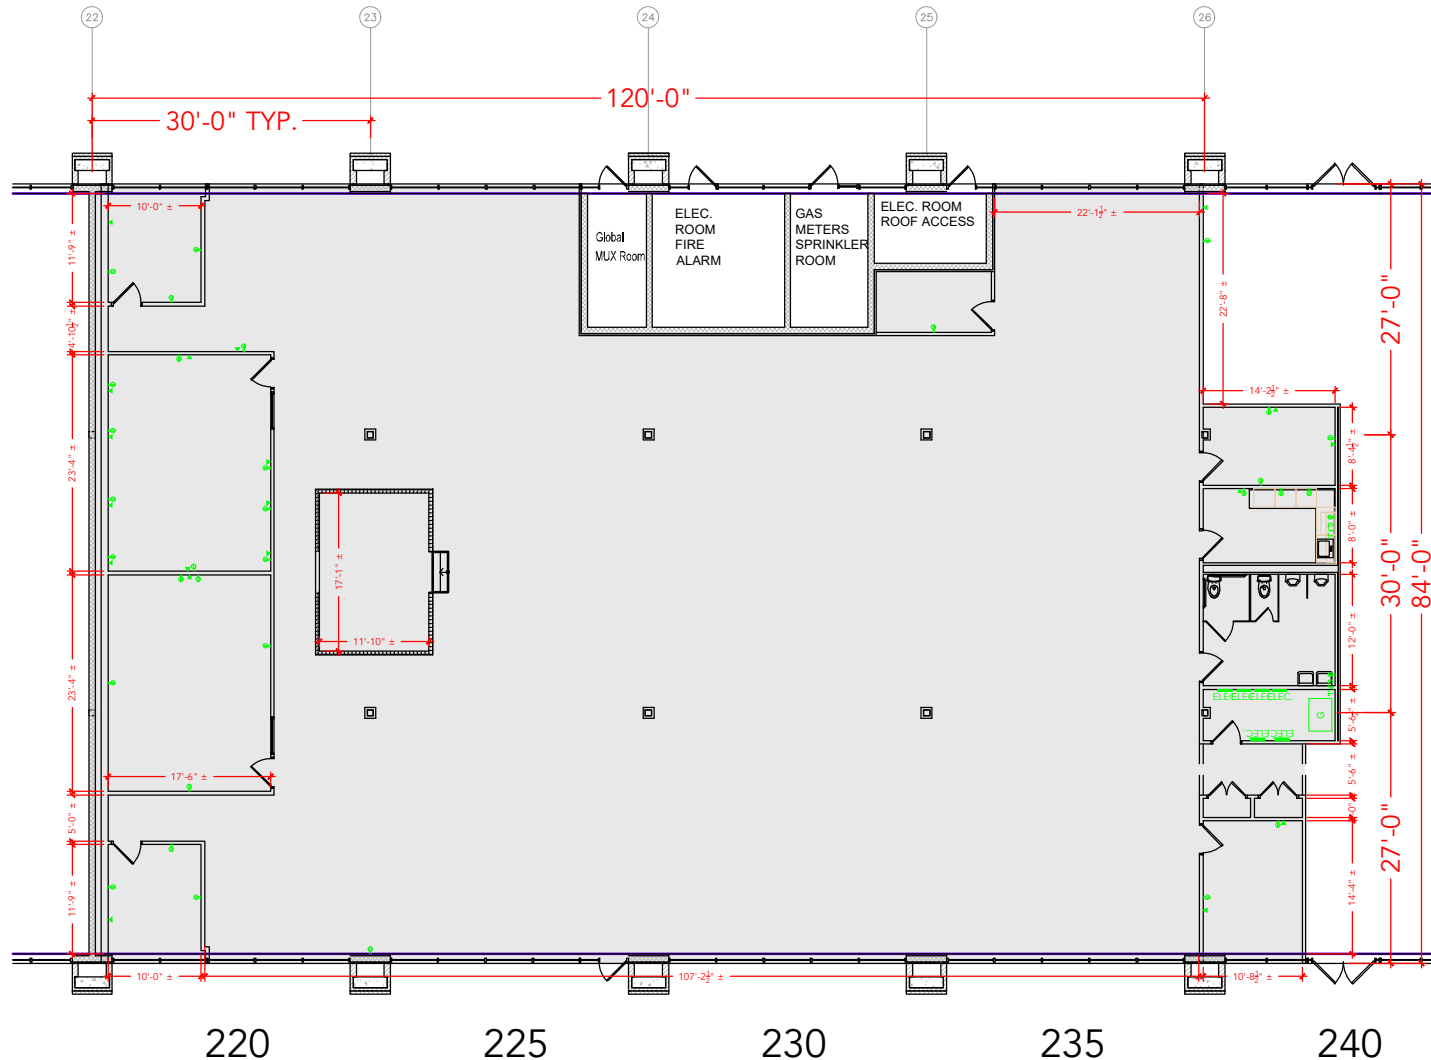

TOTAL SF AVAILABLE - 10,225 SF

OFFICE - 10,225 SF

WAREHOUSE - 0,000 SF

[Click to access CADD file](#)

Key Plan

Floor Plan