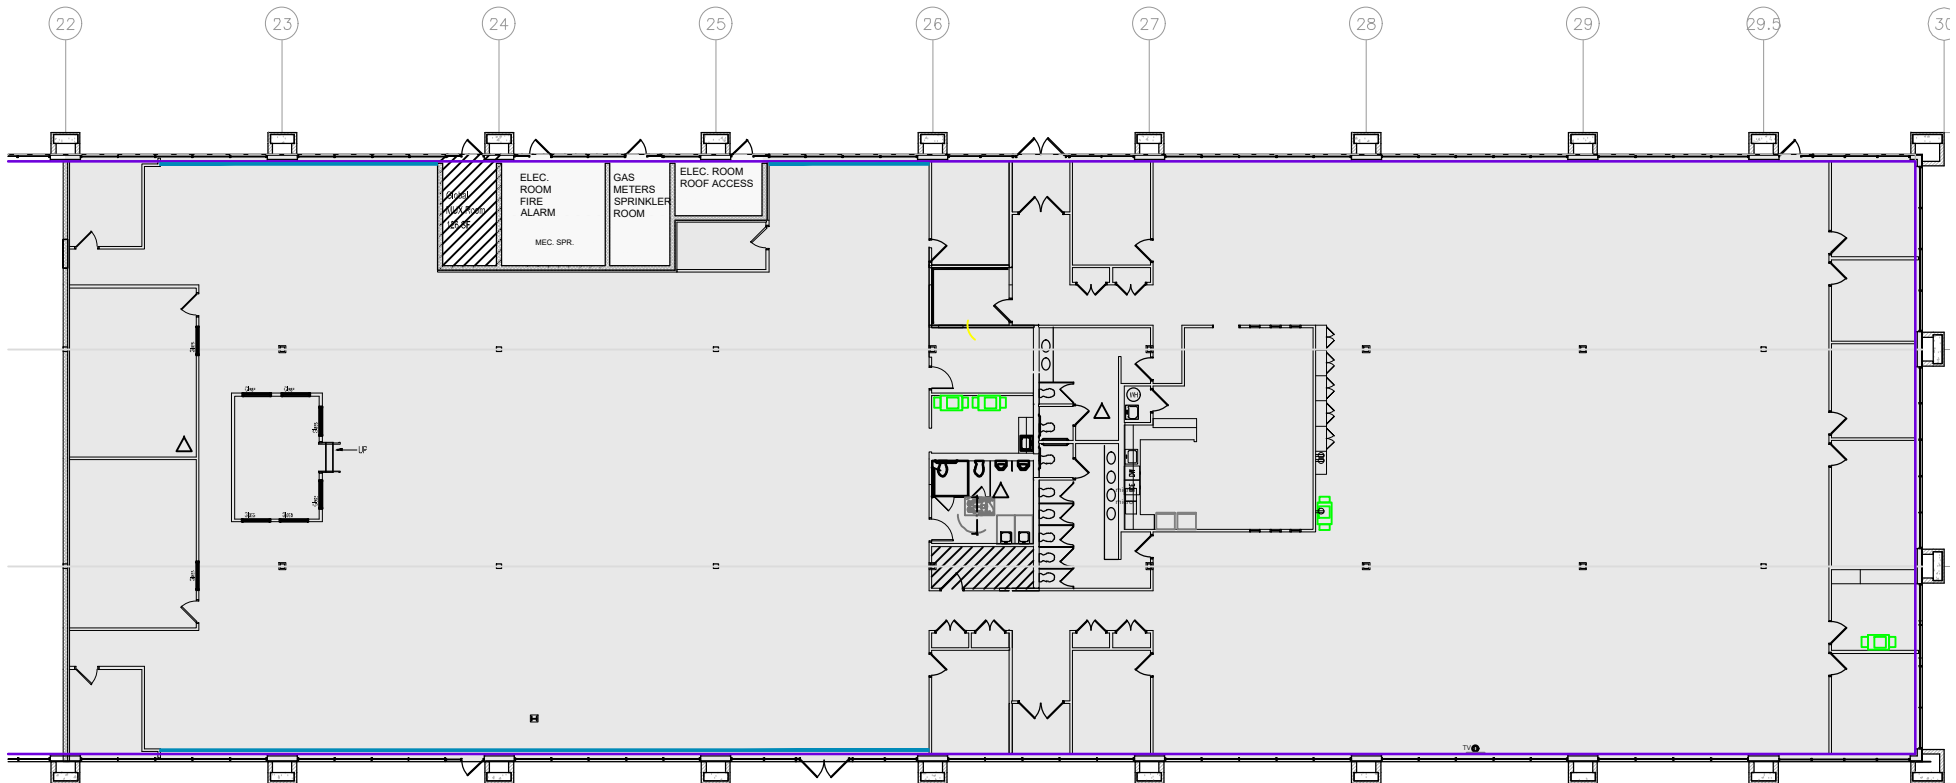

TOTAL SF AVAILABLE - 21,089 SF

OFFICE - 21,089 SF
WAREHOUSE - 0,000 SF

[Click to access 3D model](#)

Key Plan

Floor Plan