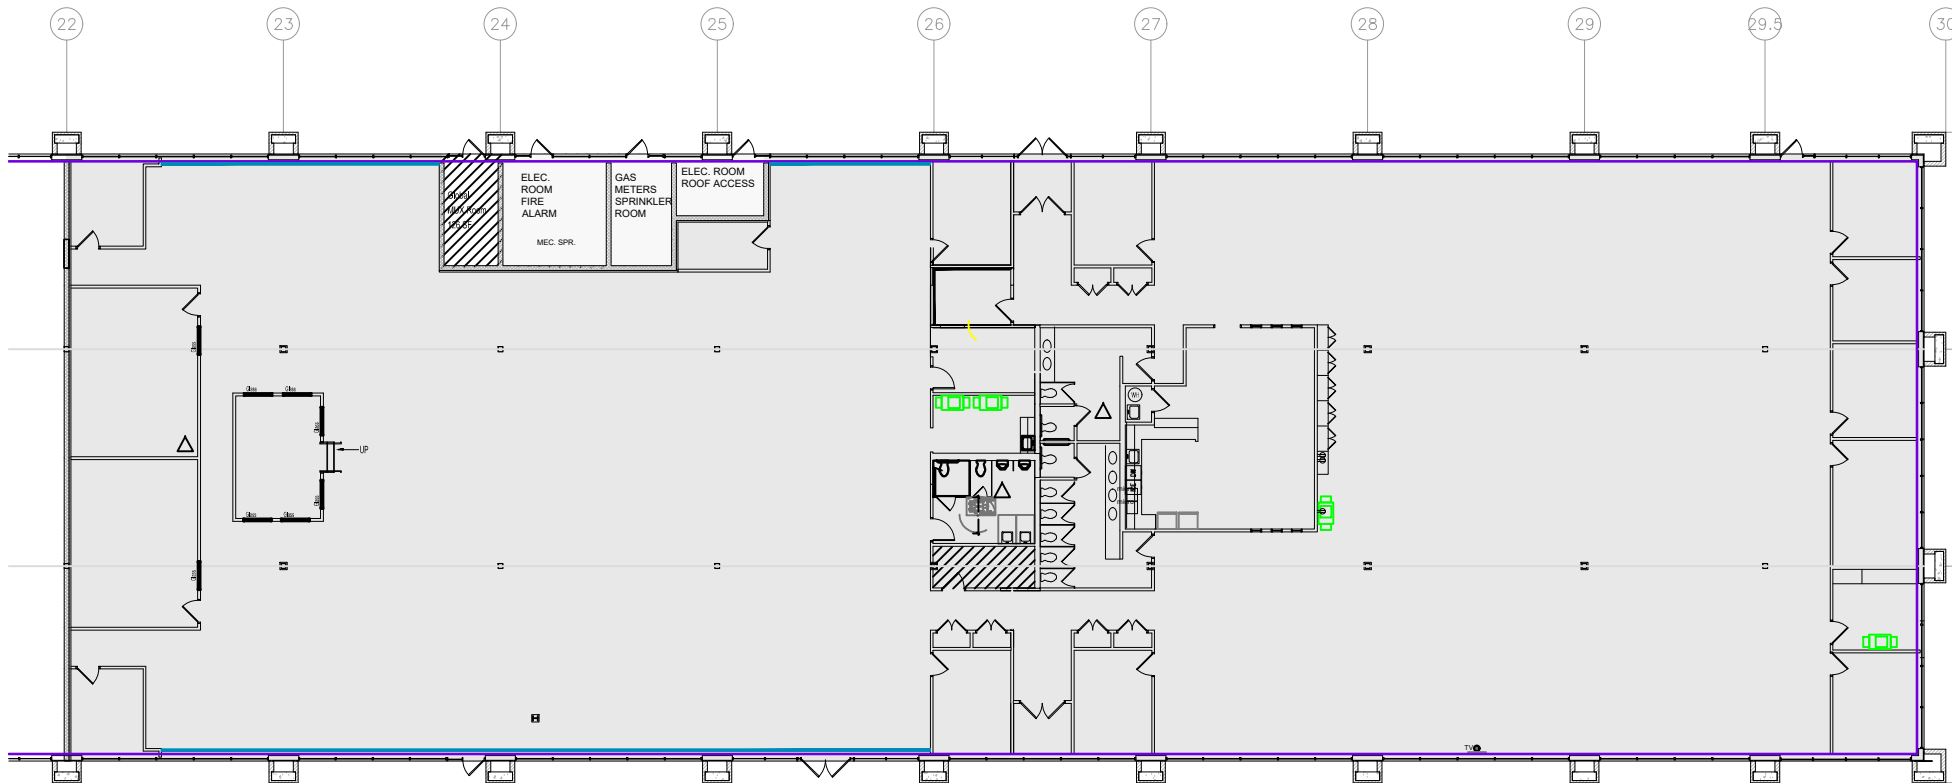

TOTAL SF AVAILABLE - 21,089 SF

OFFICE - 21,089 SF

WAREHOUSE - 0,000 SF

[Click to access 3D model](#)

Key Plan

Floor Plan