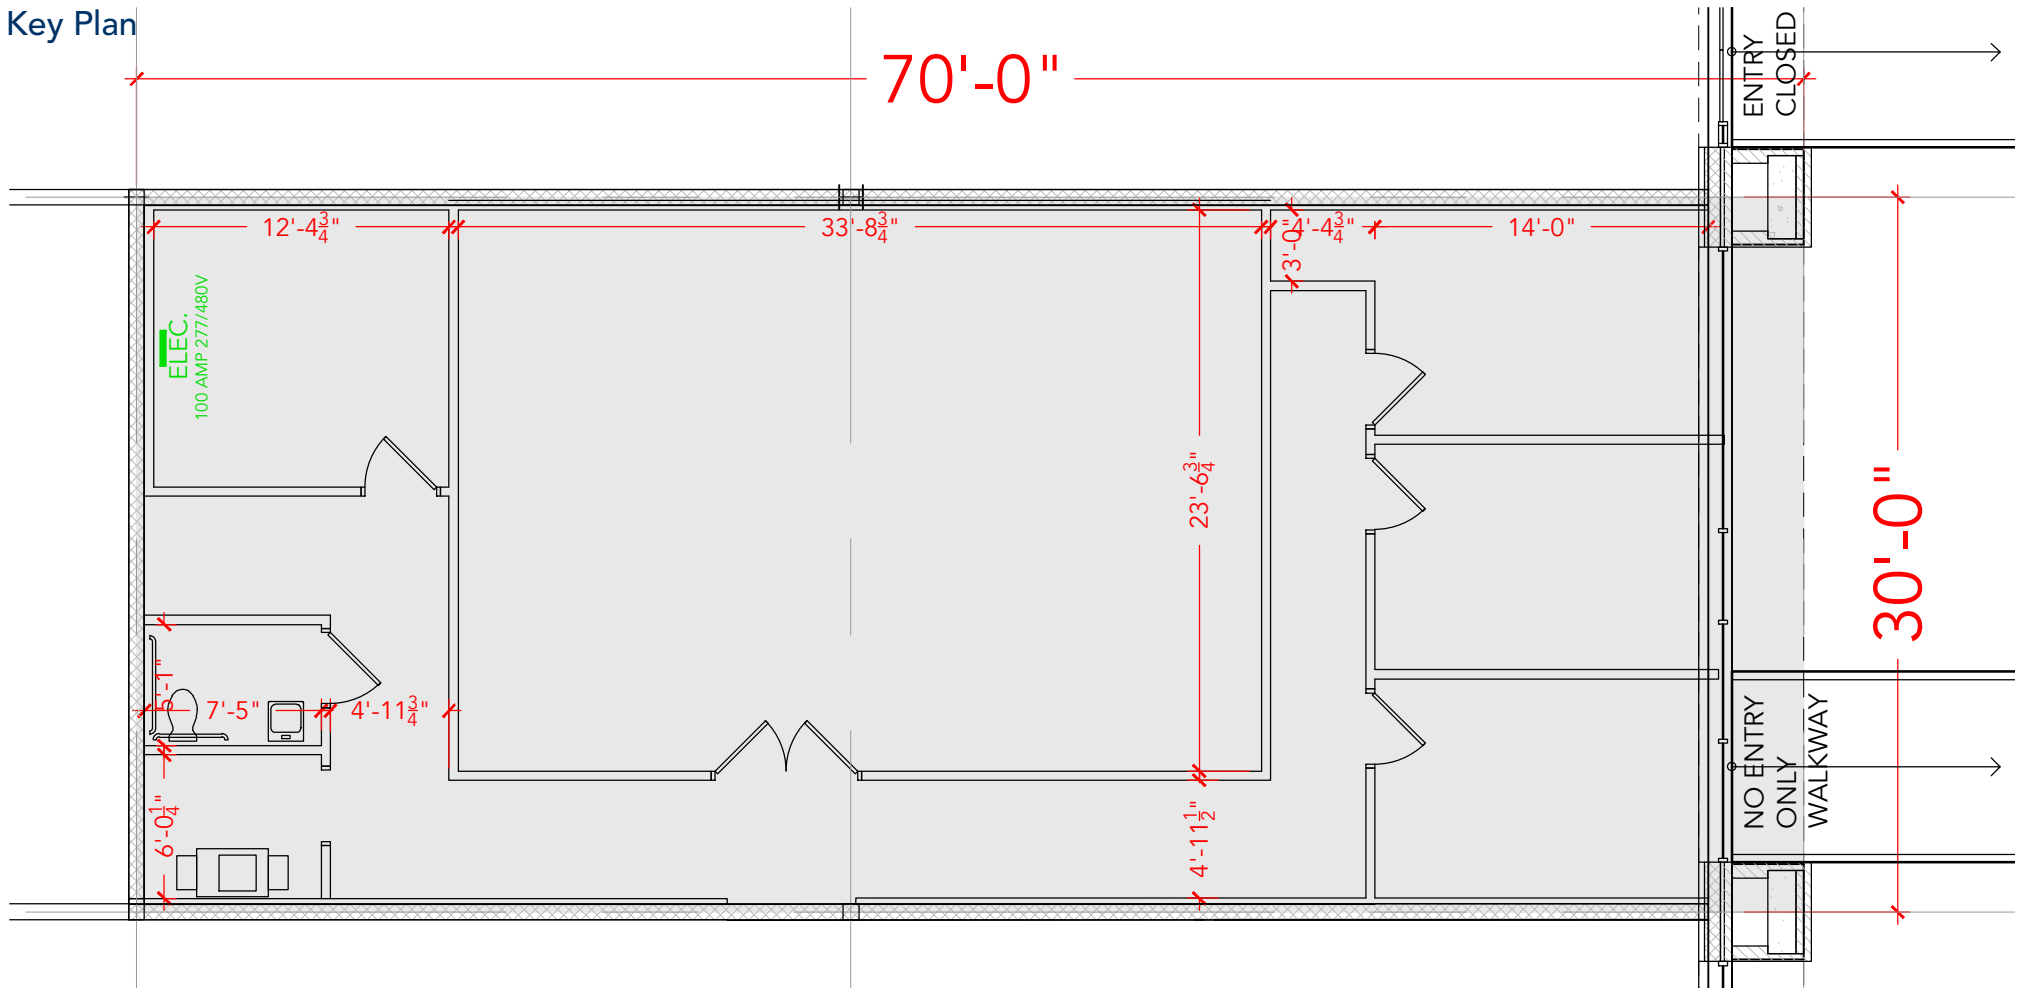

TOTAL SF AVAILABLE - 2,100 SF

OFFICE - 2,100 SF

WAREHOUSE SF - 0,000 SF

[Click to access 3D model](#)

Key Plan

Floor Plan